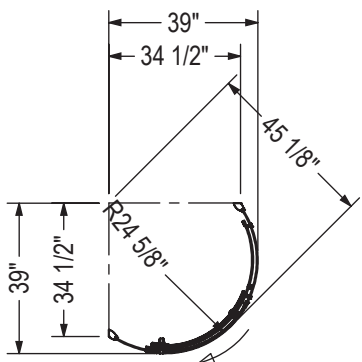

STANDARD

- Closing direction of the door
 - Door opening : 22"

- Closing direction of the door
 - Door opening : 22"

LEFT

139399-900-084-001
 or 139399-L-900-084

RIGHT

139399-900-084-002
 or 139399-R-900-084

All dimensions are approximate. Structure measurements must be verified against the unit to ensure proper fit.