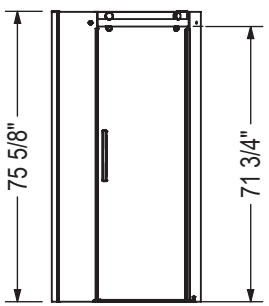

STANDARD

- Closing direction of the door
 - Door opening : 22"

- Closing direction of the door
 - Door opening : 22"

LEFT

139399-900-084-001
 or 139399-L-900-084

RIGHT

139399-900-084-002
 or 139399-R-900-084

All dimensions are approximate. Structure measurements must be verified against the unit to ensure proper fit.