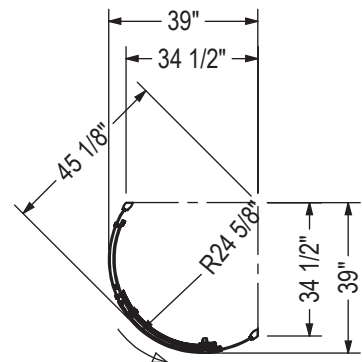

STANDARD

- Closing direction of the door
 - Door opening : 22"

- Closing direction of the door
 - Door opening : 22"

LEFT

139399-900-084-001
 or 139399-L-900-084

RIGHT

139399-900-084-002
 or 139399-R-900-084

All dimensions are approximate. Structure measurements must be verified against the unit to ensure proper fit.