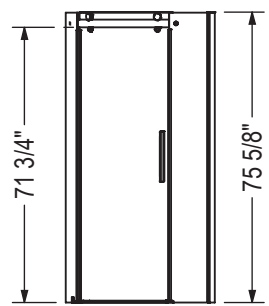

STANDARD

- Closing direction of the door
 - Door opening : 22"

- Closing direction of the door
 - Door opening : 22"

LEFT

139399-900-084-001
 or 139399-L-900-084

RIGHT

139399-900-084-002
 or 139399-R-900-084

All dimensions are approximate. Structure measurements must be verified against the unit to ensure proper fit.