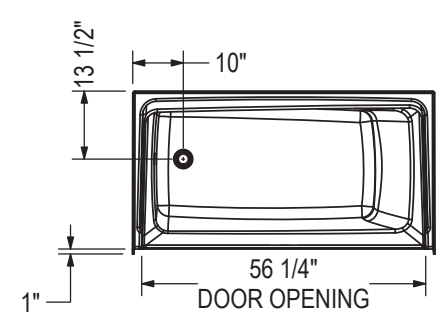

STANDARD

- Legend:
- ▲ Whirlpool Jets
 - Air System Jets
 - Suction Position
 - ⊙ On/Off button

OPTIONAL REINFORCEMENT

BACK WALL

GRAB BARS

GRAB BAR 18"

GRAB BAR 24"

All dimensions are approximate. Structure measurements must be verified against the unit to ensure proper fit.