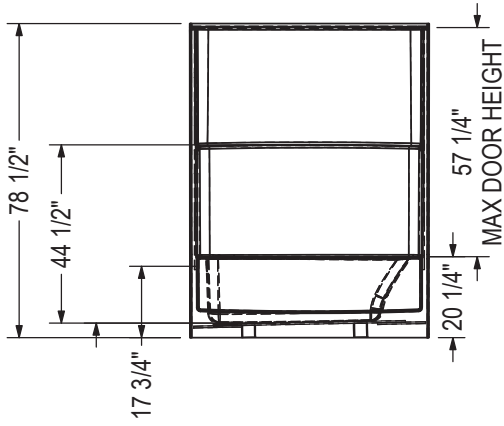

STANDARD

- Legend:
- ▲ Whirlpool Jets
 - Air System Jets
 - Suction Position
 - ⊙ On/Off button

OPTIONAL REINFORCEMENT

BACK WALL

GRAB BARS

GRAB BAR 18"

GRAB BAR 24"

All dimensions are approximate. Structure measurements must be verified against the unit to ensure proper fit.