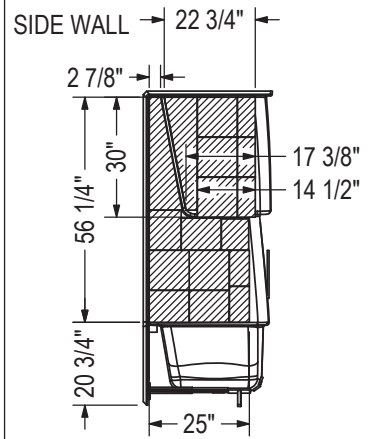

STANDARD

- Legend:
- ▲ Whirlpool Jets
 - Air System Jets
 - Suction Position
 - ⊙ On/Off button

OPTIONAL REINFORCEMENT

BACK WALL

GRAB BARS

GRAB BAR 18"

GRAB BAR 24"

All dimensions are approximate. Structure measurements must be verified against the unit to ensure proper fit.