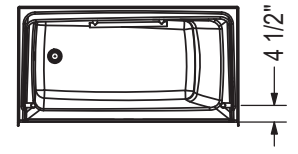

STANDARD

- Legend:
- ▲ Whirlpool Jets
 - Air System Jets
 - Suction Position
 - ⊙ On/Off button

OPTIONAL REINFORCEMENT

BACK WALL

GRAB BARS

GRAB BAR 18"

GRAB BAR 24"

All dimensions are approximate. Structure measurements must be verified against the unit to ensure proper fit.