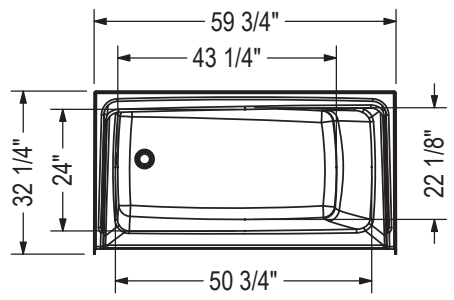

STANDARD

- Legend:
- ▲ Whirlpool Jets
 - Air System Jets
 - Suction Position
 - ⊙ On/Off button

OPTIONAL REINFORCEMENT

BACK WALL

GRAB BARS

GRAB BAR 18"

GRAB BAR 24"

All dimensions are approximate. Structure measurements must be verified against the unit to ensure proper fit.