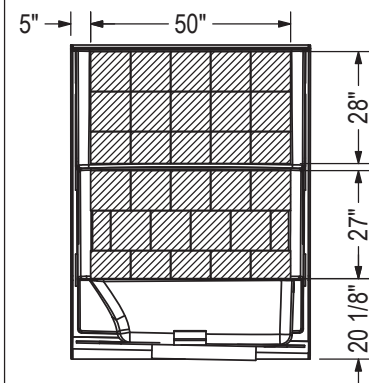

STANDARD

- Legend:
- ▲ Whirlpool Jets
 - Air System Jets
 - Suction Position
 - ⊙ On/Off button

OPTIONAL REINFORCEMENT

BACK WALL

GRAB BARS

GRAB BAR 18"

GRAB BAR 24"

All dimensions are approximate. Structure measurements must be verified against the unit to ensure proper fit.