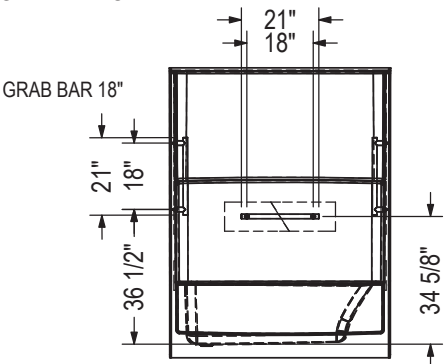

STANDARD

- Legend:
- ▲ Whirlpool Jets
 - Air System Jets
 - Suction Position
 - ⊙ On/Off button

OPTIONAL REINFORCEMENT

BACK WALL

GRAB BARS

GRAB BAR 18"

GRAB BAR 24"

All dimensions are approximate. Structure measurements must be verified against the unit to ensure proper fit.