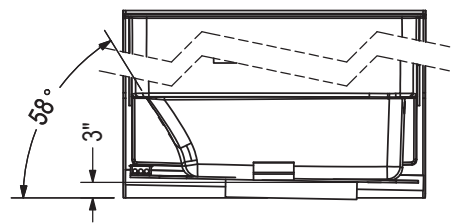

STANDARD

- Legend:
- ▲ Whirlpool Jets
 - Air System Jets
 - Suction Position
 - ⊙ On/Off button

OPTIONAL REINFORCEMENT

BACK WALL

GRAB BARS

GRAB BAR 18"

GRAB BAR 24"

All dimensions are approximate. Structure measurements must be verified against the unit to ensure proper fit.