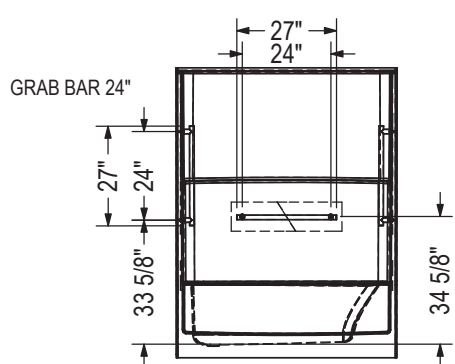

STANDARD

- Legend:
- ▲ Whirlpool Jets
 - Air System Jets
 - Suction Position
 - ⊙ On/Off button

OPTIONAL REINFORCEMENT

BACK WALL

GRAB BARS

GRAB BAR 18"

GRAB BAR 24"

All dimensions are approximate. Structure measurements must be verified against the unit to ensure proper fit.