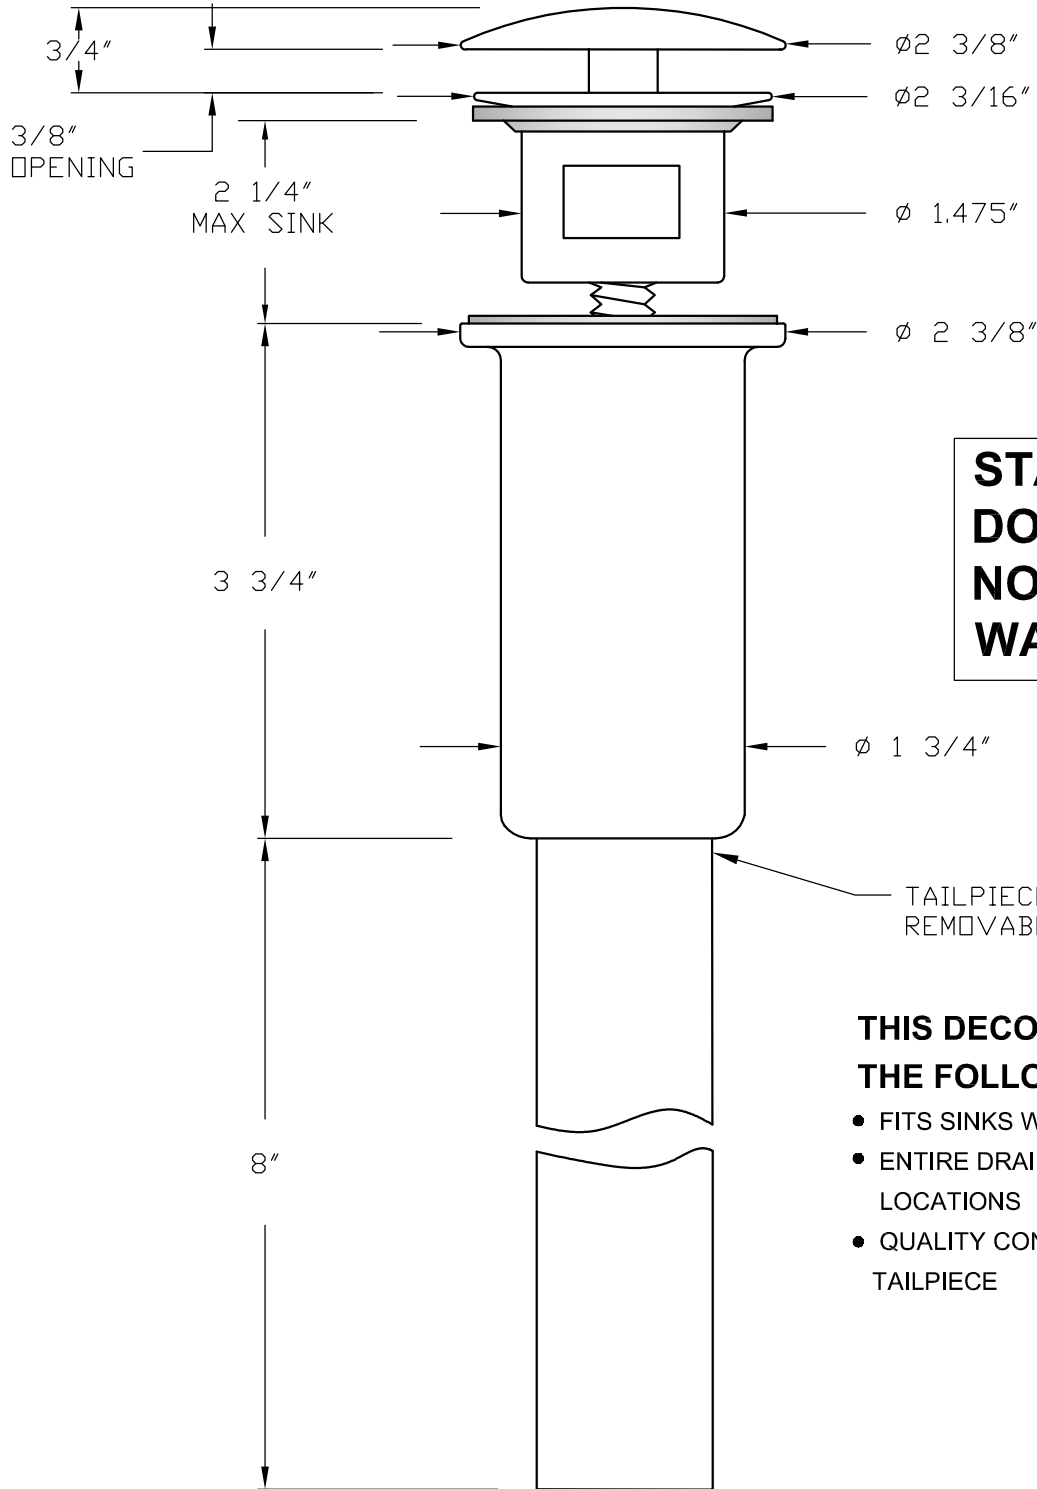

MT744-3 SPECIFICATIONS

STATIONARY DOME TOP DRAIN FOR SINKS WITH OVERFLOW

**STATIONARY
DOME DOES
NOT SEAL
WATER**

THIS DECORATIVE DRAIN HAS THE FOLLOWING FEATURES:

- FITS SINKS WITH 1 1/2" DRAIN OPENING
- ENTIRE DRAIN IS PLATED FOR EXPOSED LOCATIONS
- QUALITY CONSTRUCTION AND 17GA TAILPIECE