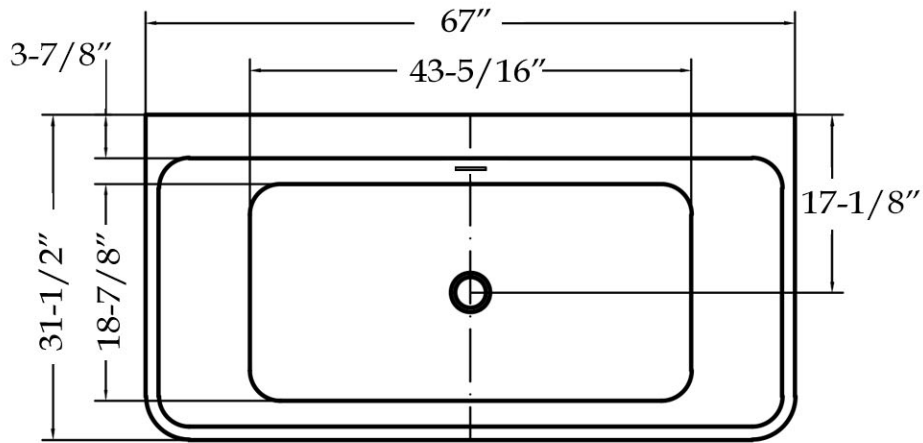

MAIDSTONE

[www.MaidstoneSupply.com](http://www.MaidstoneSupply.com)

Acrylic Contemporary Tub

Part No: 220TR67

Volume: 62 gal      Weight: 106 lbs

Contact Maidstone for additional information and specifications. For complete warranty information and a list of dealers visit [www.MaidstoneSupply.com](http://www.MaidstoneSupply.com). All products and specifications are subject to change without notice. Maidstone is not responsible for typographical and/or dimensional errors. Typographical errors are subject to correction.

Note: Rough-in dimensions may vary +/- 1/2" and are subject to change. No responsibility is assumed by Maidstone.