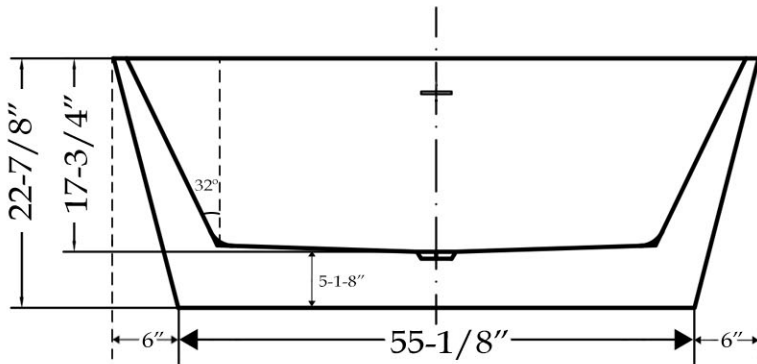

MAIDSTONE

[www.MaidstoneSupply.com](http://www.MaidstoneSupply.com)

Acrylic Contemporary Tub

Part No: 220TR67

Volume: 62 gal      Weight: 106 lbs

Contact Maidstone for additional information and specifications. For complete warranty information and a list of dealers visit [www.MaidstoneSupply.com](http://www.MaidstoneSupply.com). All products and specifications are subject to change without notice. Maidstone is not responsible for typographical and/or dimensional errors. Typographical errors are subject to correction.

Note: Rough-in dimensions may vary +/- 1/2" and are subject to change. No responsibility is assumed by Maidstone.