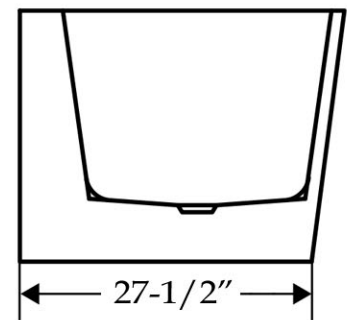

MAIDSTONE

[www.MaidstoneSupply.com](http://www.MaidstoneSupply.com)

Acrylic Contemporary Tub

Part No: 220TR67

Volume: 62 gal      Weight: 106 lbs

Contact Maidstone for additional information and specifications. For complete warranty information and a list of dealers visit [www.MaidstoneSupply.com](http://www.MaidstoneSupply.com). All products and specifications are subject to change without notice. Maidstone is not responsible for typographical and/or dimensional errors. Typographical errors are subject to correction.

Note: Rough-in dimensions may vary +/- 1/2" and are subject to change. No responsibility is assumed by Maidstone.