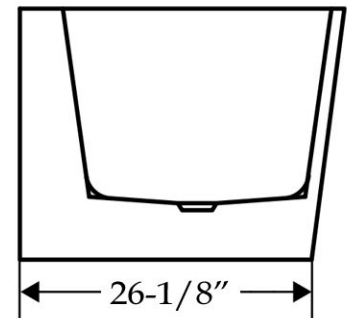

MAIDSTONE

[www.MaidstoneSupply.com](http://www.MaidstoneSupply.com)

Acrylic Contemporary Tub

Part No: 220TR59

Volume: 44 gal      Weight: 102.5 lbs

Contact Maidstone for additional information and specifications. For complete warranty information and a list of dealers visit [www.MaidstoneSupply.com](http://www.MaidstoneSupply.com). All products and specifications are subject to change without notice. Maidstone is not responsible for typographical and/or dimensional errors. Typographical errors are subject to correction.

Note: Rough-in dimensions may vary +/- 1/2" and are subject to change. No responsibility is assumed by Maidstone.