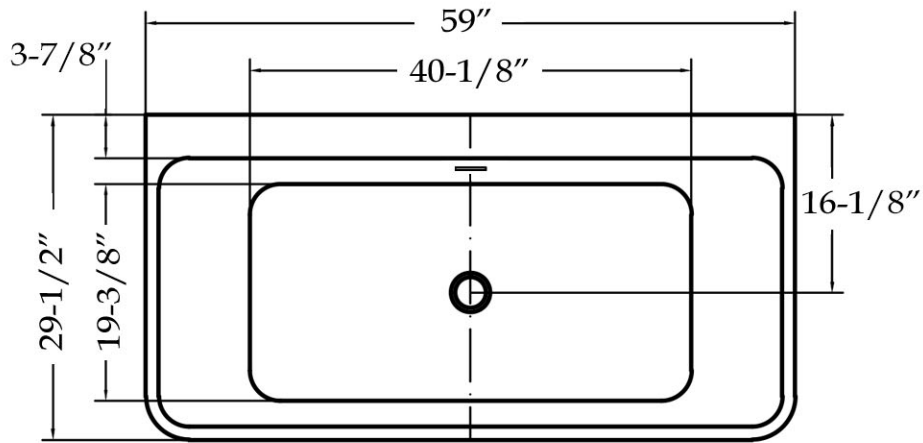

MAIDSTONE

[www.MaidstoneSupply.com](http://www.MaidstoneSupply.com)

Acrylic Contemporary Tub

Part No: 220TR59

Volume: 44 gal      Weight: 102.5 lbs

Contact Maidstone for additional information and specifications. For complete warranty information and a list of dealers visit [www.MaidstoneSupply.com](http://www.MaidstoneSupply.com). All products and specifications are subject to change without notice. Maidstone is not responsible for typographical and/or dimensional errors. Typographical errors are subject to correction.

Note: Rough-in dimensions may vary +/- 1/2" and are subject to change. No responsibility is assumed by Maidstone.