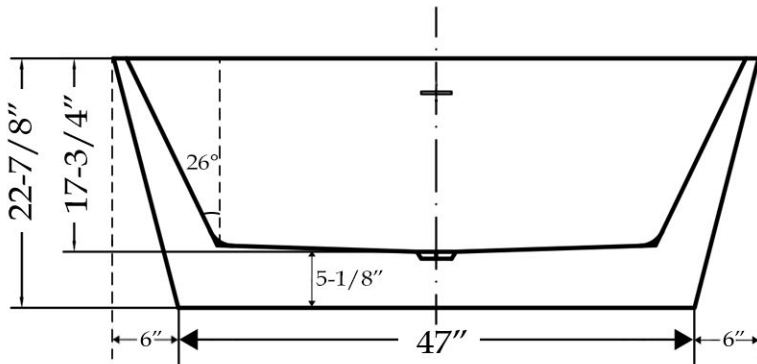

MAIDSTONE

[www.MaidstoneSupply.com](http://www.MaidstoneSupply.com)

Acrylic Contemporary Tub

Part No: 220TR59

Volume: 44 gal      Weight: 102.5 lbs

Contact Maidstone for additional information and specifications. For complete warranty information and a list of dealers visit [www.MaidstoneSupply.com](http://www.MaidstoneSupply.com). All products and specifications are subject to change without notice. Maidstone is not responsible for typographical and/or dimensional errors. Typographical errors are subject to correction.

Note: Rough-in dimensions may vary +/- 1/2" and are subject to change. No responsibility is assumed by Maidstone.