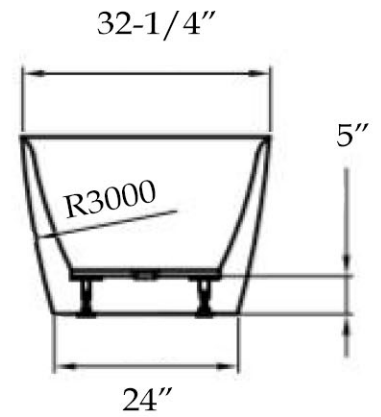

# MAIDSTONE

[www.MaidstoneSupply.com](http://www.MaidstoneSupply.com)

Acrylic Contemporary Tub

Part No: 220RN59

Volume: 55 gal      Weight: 68 lbs

Contact Maidstone for additional information and specifications. For complete warranty information and a list of dealers visit [www.MaidstoneSupply.com](http://www.MaidstoneSupply.com). All products and specifications are subject to change without notice. Maidstone is not responsible for typographical and/or dimensional errors. Typographical errors are subject to correction.

Note: Rough-in dimensions may vary +/- 1/2" and are subject to change. No responsibility is assumed by Maidstone.