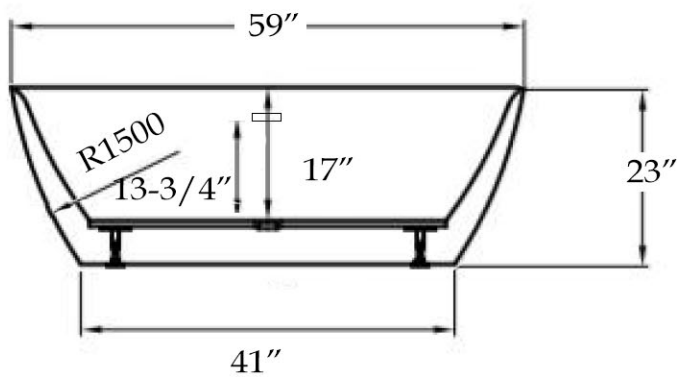

# MAIDSTONE

[www.MaidstoneSupply.com](http://www.MaidstoneSupply.com)

Acrylic Contemporary Tub

Part No: 220RN59

Volume: 55 gal      Weight: 68 lbs

Contact Maidstone for additional information and specifications. For complete warranty information and a list of dealers visit [www.MaidstoneSupply.com](http://www.MaidstoneSupply.com). All products and specifications are subject to change without notice. Maidstone is not responsible for typographical and/or dimensional errors. Typographical errors are subject to correction.

Note: Rough-in dimensions may vary +/- 1/2" and are subject to change. No responsibility is assumed by Maidstone.