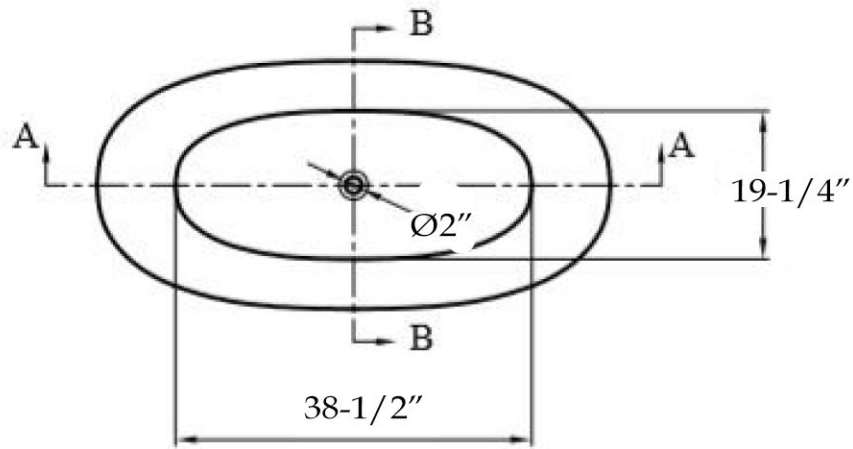

# MAIDSTONE

[www.MaidstoneSupply.com](http://www.MaidstoneSupply.com)

Acrylic Contemporary Tub

Part No: 220RN59

Volume: 55 gal      Weight: 68 lbs

Contact Maidstone for additional information and specifications. For complete warranty information and a list of dealers visit [www.MaidstoneSupply.com](http://www.MaidstoneSupply.com). All products and specifications are subject to change without notice. Maidstone is not responsible for typographical and/or dimensional errors. Typographical errors are subject to correction.

Note: Rough-in dimensions may vary +/- 1/2" and are subject to change. No responsibility is assumed by Maidstone.