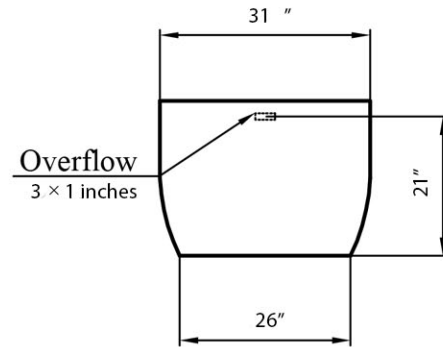

MAIDSTONE

www.MaidstoneSupply.com

Double End Contemporary Tub

Part No: 220HP

SECTION A-A

SECTION B-B

Contact Maidstone for additional information and specifications. For complete warranty information and a list of dealers visit www.MaidstoneSupply.com. All products and specifications are subject to change without notice. Maidstone is not responsible for typographical and/or dimensional errors. Typographical errors are subject to correction.

Note: Rough-in dimensions may vary +/- 1/2" and are subject to change. No responsibility is assumed by Maidstone.