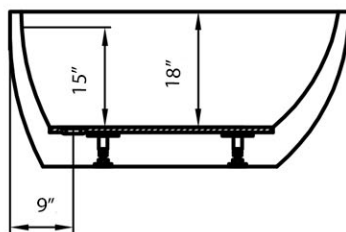

MAIDSTONE

www.MaidstoneSupply.com

Double End Contemporary Tub

Part No: 220HP

SECTION A-A

SECTION B-B

Contact Maidstone for additional information and specifications. For complete warranty information and a list of dealers visit www.MaidstoneSupply.com. All products and specifications are subject to change without notice. Maidstone is not responsible for typographical and/or dimensional errors. Typographical errors are subject to correction.

Note: Rough-in dimensions may vary +/- 1/2" and are subject to change. No responsibility is assumed by Maidstone.