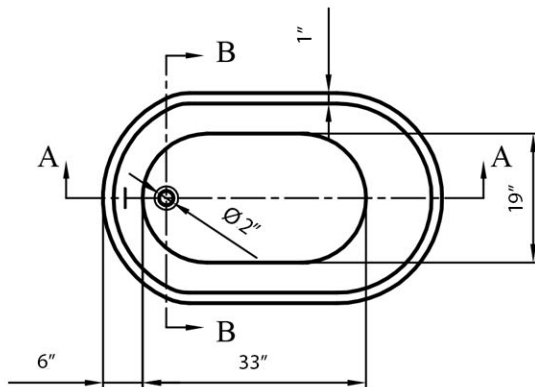

MAIDSTONE

www.MaidstoneSupply.com

Double End Contemporary Tub

Part No: 220HP

SECTION A-A

SECTION B-B

Contact Maidstone for additional information and specifications. For complete warranty information and a list of dealers visit www.MaidstoneSupply.com. All products and specifications are subject to change without notice. Maidstone is not responsible for typographical and/or dimensional errors. Typographical errors are subject to correction.

Note: Rough-in dimensions may vary +/- 1/2" and are subject to change. No responsibility is assumed by Maidstone.