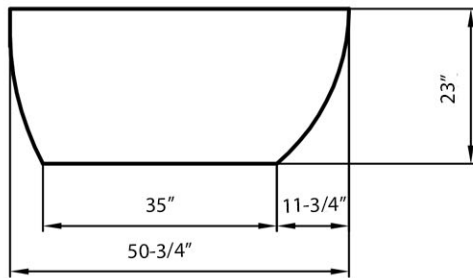

MAIDSTONE

www.MaidstoneSupply.com

Double End Contemporary Tub

Part No: 220HP

SECTION A-A

SECTION B-B

Contact Maidstone for additional information and specifications. For complete warranty information and a list of dealers visit www.MaidstoneSupply.com. All products and specifications are subject to change without notice. Maidstone is not responsible for typographical and/or dimensional errors. Typographical errors are subject to correction.

Note: Rough-in dimensions may vary +/- 1/2" and are subject to change. No responsibility is assumed by Maidstone.