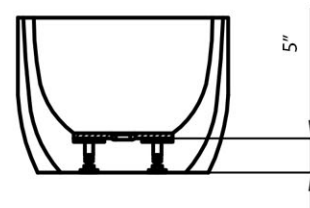

MAIDSTONE

www.MaidstoneSupply.com

Double End Contemporary Tub

Part No: 220HP

SECTION A-A

SECTION B-B

Contact Maidstone for additional information and specifications. For complete warranty information and a list of dealers visit www.MaidstoneSupply.com. All products and specifications are subject to change without notice. Maidstone is not responsible for typographical and/or dimensional errors. Typographical errors are subject to correction.

Note: Rough-in dimensions may vary +/- 1/2" and are subject to change. No responsibility is assumed by Maidstone.