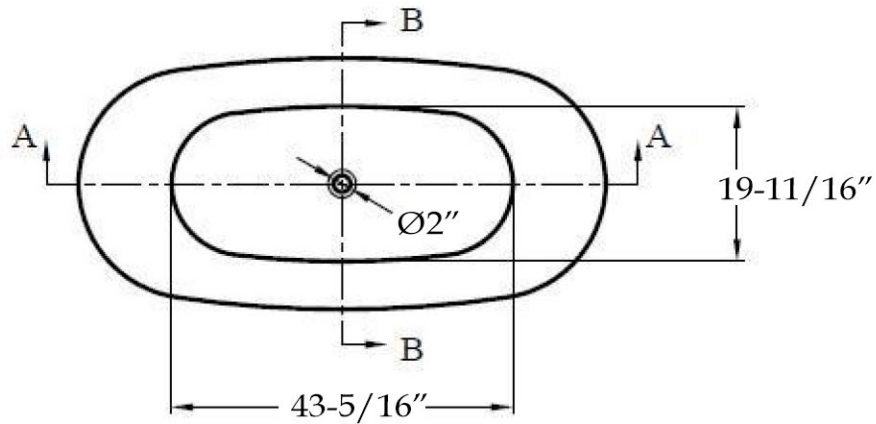

MAIDSTONE

www.MaidstoneSupply.com

Acrylic Contemporary Tub Part No: 220GT

Volume: 67 gal Weight: 77 lbs

Contact Maidstone for additional information and specifications. For complete warranty information and a list of dealers visit www.MaidstoneSupply.com. All products and specifications are subject to change without notice. Maidstone is not responsible for typographical and/or dimensional errors. Typographical errors are subject to correction.

Note: Rough-in dimensions may vary +/- 1/2" and are subject to change. No responsibility is assumed by Maidstone.