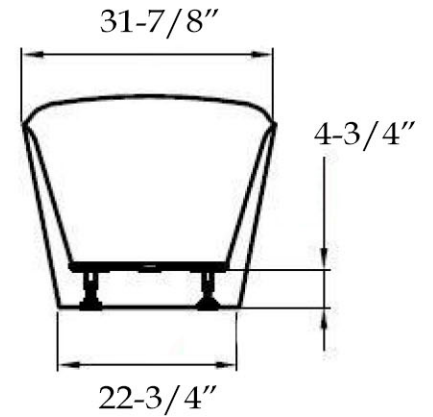

MAIDSTONE

www.MaidstoneSupply.com

Acrylic Contemporary Tub Part No: 220GT

Volume: 67 gal Weight: 77 lbs

Contact Maidstone for additional information and specifications. For complete warranty information and a list of dealers visit www.MaidstoneSupply.com. All products and specifications are subject to change without notice. Maidstone is not responsible for typographical and/or dimensional errors. Typographical errors are subject to correction.

Note: Rough-in dimensions may vary +/- 1/2" and are subject to change. No responsibility is assumed by Maidstone.