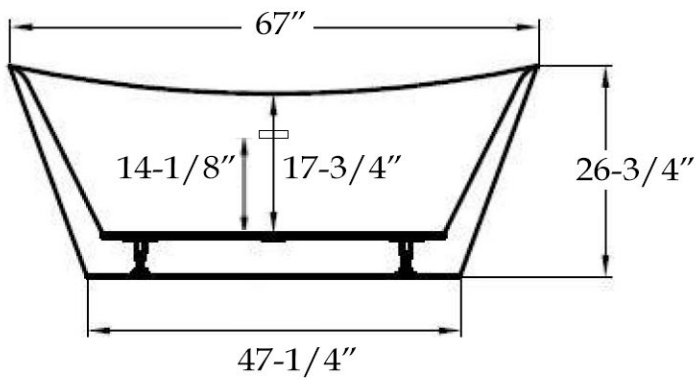

MAIDSTONE

www.MaidstoneSupply.com

Acrylic Contemporary Tub Part No: 220GT

Volume: 67 gal Weight: 77 lbs

Contact Maidstone for additional information and specifications. For complete warranty information and a list of dealers visit www.MaidstoneSupply.com. All products and specifications are subject to change without notice. Maidstone is not responsible for typographical and/or dimensional errors. Typographical errors are subject to correction.

Note: Rough-in dimensions may vary +/- 1/2" and are subject to change. No responsibility is assumed by Maidstone.