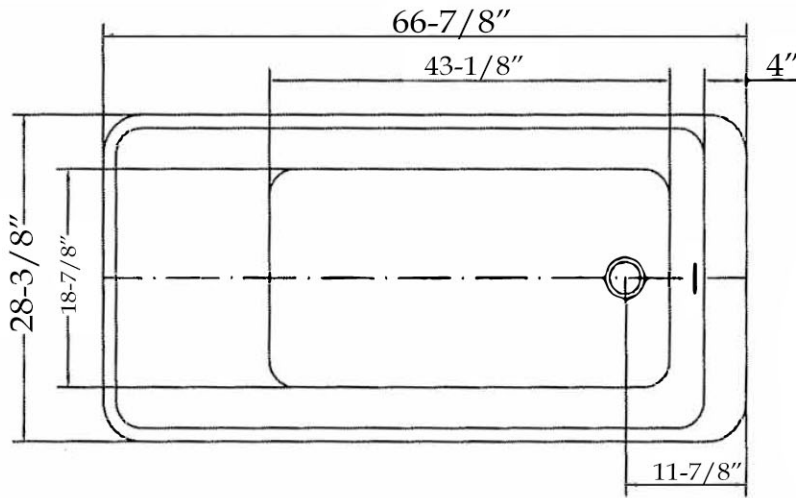

MAIDSTONE

www.MaidstoneSupply.com

Acrylic Contemporary Freestanding Bathtub

Part No: 220BR67

Contact Maidstone for additional information and specifications. For complete warranty information and a list of dealers visit www.MaidstoneSupply.com. All products and specifications are subject to change without notice. Maidstone is not responsible for typographical and/or dimensional errors. Typographical errors are subject to correction.

Note: Rough-in dimensions may vary $\pm 1/2$ " and are subject to change. No responsibility is assumed by Maidstone.