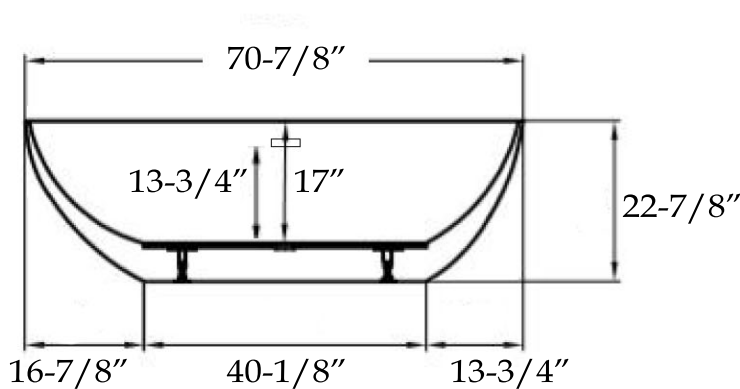

MAIDSTONE

[www.MaidstoneSupply.com](http://www.MaidstoneSupply.com)

Acrylic Contemporary Tub

Part No: 220AN

Volume: 76 gal      Weight: 88 lbs

Contact Maidstone for additional information and specifications. For complete warranty information and a list of dealers visit [www.MaidstoneSupply.com](http://www.MaidstoneSupply.com). All products and specifications are subject to change without notice. Maidstone is not responsible for typographical and/or dimensional errors. Typographical errors are subject to correction.

Note: Rough-in dimensions may vary  $\pm 1/2''$  and are subject to change. No responsibility is assumed by Maidstone.