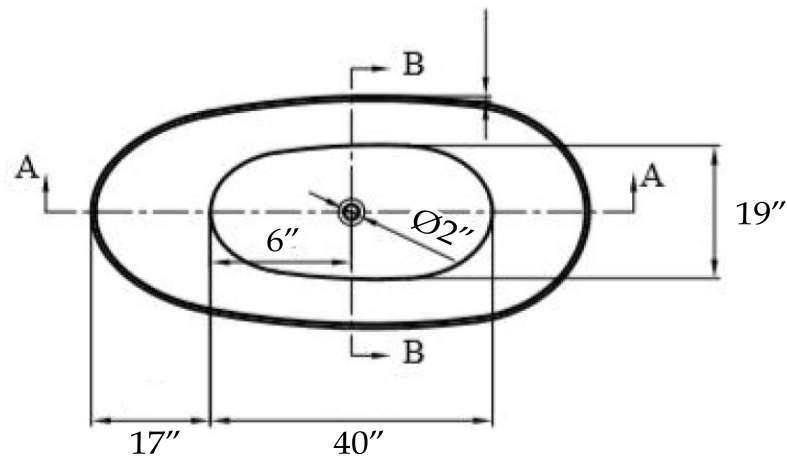

MAIDSTONE

[www.MaidstoneSupply.com](http://www.MaidstoneSupply.com)

Acrylic Contemporary Tub

Part No: 220AN

Volume: 76 gal      Weight: 88 lbs

Contact Maidstone for additional information and specifications. For complete warranty information and a list of dealers visit [www.MaidstoneSupply.com](http://www.MaidstoneSupply.com). All products and specifications are subject to change without notice. Maidstone is not responsible for typographical and/or dimensional errors. Typographical errors are subject to correction.

Note: Rough-in dimensions may vary  $\pm 1/2''$  and are subject to change. No responsibility is assumed by Maidstone.