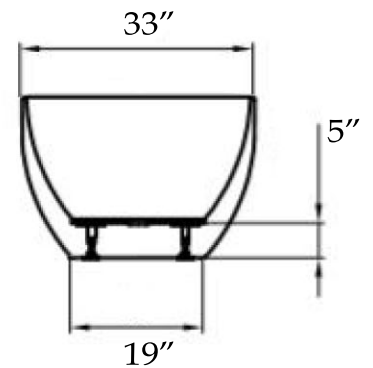

MAIDSTONE

[www.MaidstoneSupply.com](http://www.MaidstoneSupply.com)

Acrylic Contemporary Tub

Part No: 220AN

Volume: 76 gal      Weight: 88 lbs

Contact Maidstone for additional information and specifications. For complete warranty information and a list of dealers visit [www.MaidstoneSupply.com](http://www.MaidstoneSupply.com). All products and specifications are subject to change without notice. Maidstone is not responsible for typographical and/or dimensional errors. Typographical errors are subject to correction.

Note: Rough-in dimensions may vary  $\pm 1/2''$  and are subject to change. No responsibility is assumed by Maidstone.