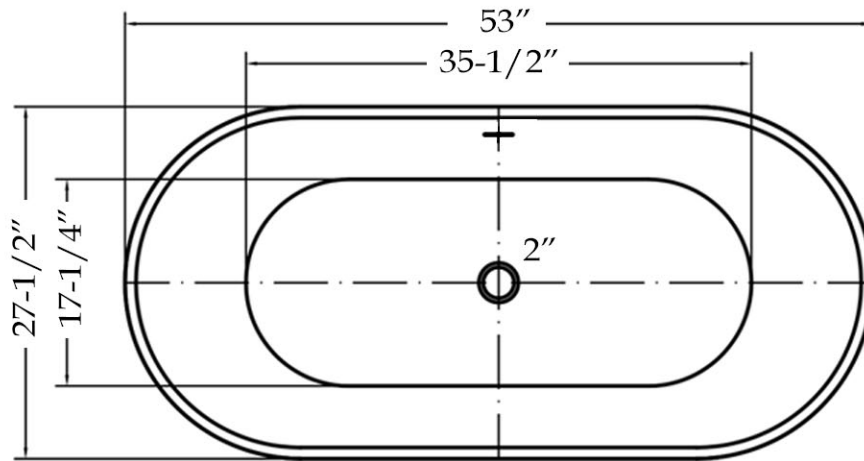

MAIDSTONE

[www.MaidstoneSupply.com](http://www.MaidstoneSupply.com)

Double End Freestanding Tub

Part No: 220AM53

Volume: 47 gal      Weight: 75 lbs

Contact Maidstone for additional information and specifications. For complete warranty information and a list of dealers visit [www.MaidstoneSupply.com](http://www.MaidstoneSupply.com). All products and specifications are subject to change without notice. Maidstone is not responsible for typographical and/or dimensional errors. Typographical errors are subject to correction.

Note: Rough-in dimensions may vary +/- 1/2" and are subject to change. No responsibility is assumed by Maidstone.