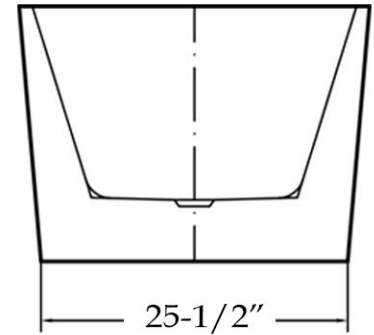

MAIDSTONE

[www.MaidstoneSupply.com](http://www.MaidstoneSupply.com)

Double End Freestanding Tub

Part No: 220AM53

Volume: 47 gal      Weight: 75 lbs

Contact Maidstone for additional information and specifications. For complete warranty information and a list of dealers visit [www.MaidstoneSupply.com](http://www.MaidstoneSupply.com). All products and specifications are subject to change without notice. Maidstone is not responsible for typographical and/or dimensional errors. Typographical errors are subject to correction.

Note: Rough-in dimensions may vary +/- 1/2" and are subject to change. No responsibility is assumed by Maidstone.