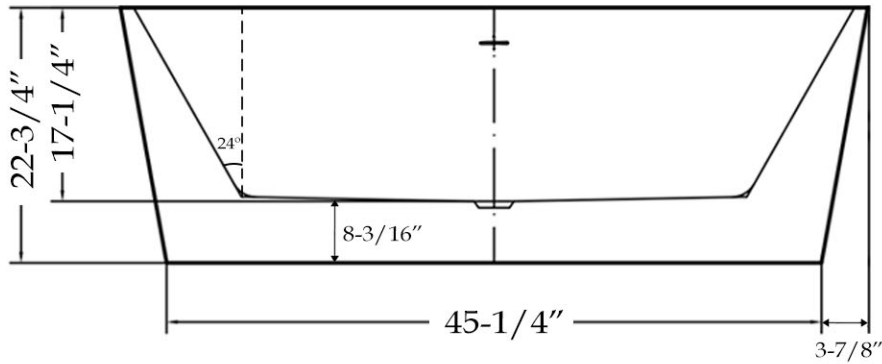

MAIDSTONE

[www.MaidstoneSupply.com](http://www.MaidstoneSupply.com)

Double End Freestanding Tub

Part No: 220AM53

Volume: 47 gal      Weight: 75 lbs

Contact Maidstone for additional information and specifications. For complete warranty information and a list of dealers visit [www.MaidstoneSupply.com](http://www.MaidstoneSupply.com). All products and specifications are subject to change without notice. Maidstone is not responsible for typographical and/or dimensional errors. Typographical errors are subject to correction.

Note: Rough-in dimensions may vary +/- 1/2" and are subject to change. No responsibility is assumed by Maidstone.