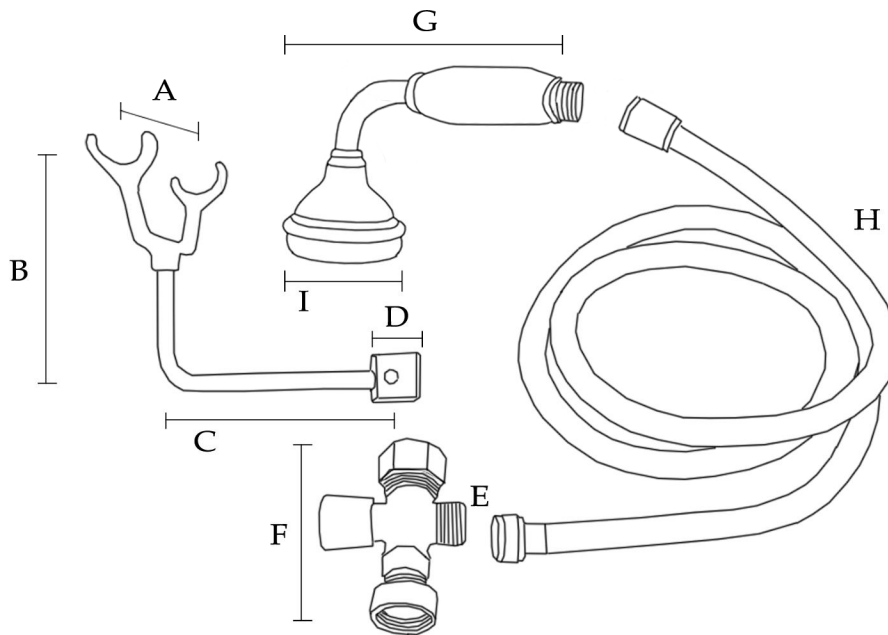

MAIDSTONE

www.MaidstoneSupply.com

Add On Hand Held Conversion Kit

Part No:128-1

(A) Cradle: 5-3/4" W

(D) Cradle Ring: 5/8" OD

(G) Handshower: 7" L

(B) Cradle: 4-3/4" H

(E) Diverter Body: 1/2" Male IPS

(H) Hose: 59" L

(C) Cradle: 4-1/2" Reach

(F) Diverter Body: 2" H

(I) Shower Head: 2-1/2" OD

Contact Maidstone for additional information and specifications. For complete warranty information and a list of dealers visit www.MaidstoneSupply.com. All products and specifications are subject to change without notice. Maidstone is not responsible for typographical and/or dimensional errors. Typographical errors are subject to correction.

Note: Rough-in dimensions may vary +/- 1/2" and are subject to change. No responsibility is assumed by Maidstone.