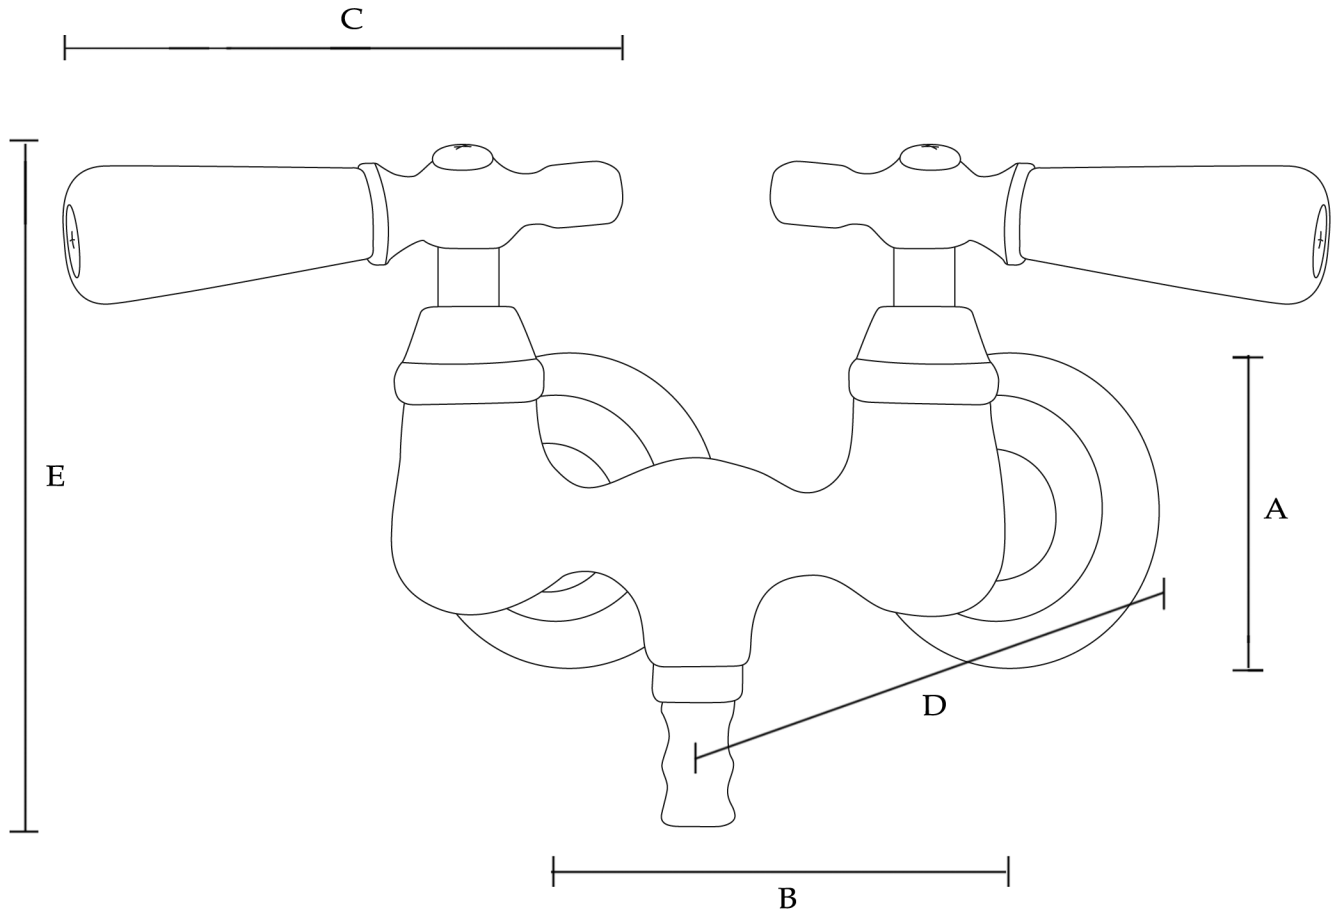

# MAIDSTONE

www.MaidstoneSupply.com

Tub Faucet

Part No:121-DSW1-2PL

(A) Base: 2-1/2" OD	(C) Handle: 3-1/2" L	(E) Total Height: 5-1/4" H
(B) Centers: 3-3/8" W	(D) Spout: 1-1/2" Reach	Flow Rate: 7 gal/min

Contact Maidstone for additional information and specifications. For complete warranty information and a list of dealers visit [www.MaidstoneSupply.com](http://www.MaidstoneSupply.com). All products and specifications are subject to change without notice. Maidstone is not responsible for typographical and/or dimensional errors. Typographical errors are subject to correction.

Note: Rough-in dimensions may vary +/- 1/2" and are subject to change. No responsibility is assumed by Maidstone.