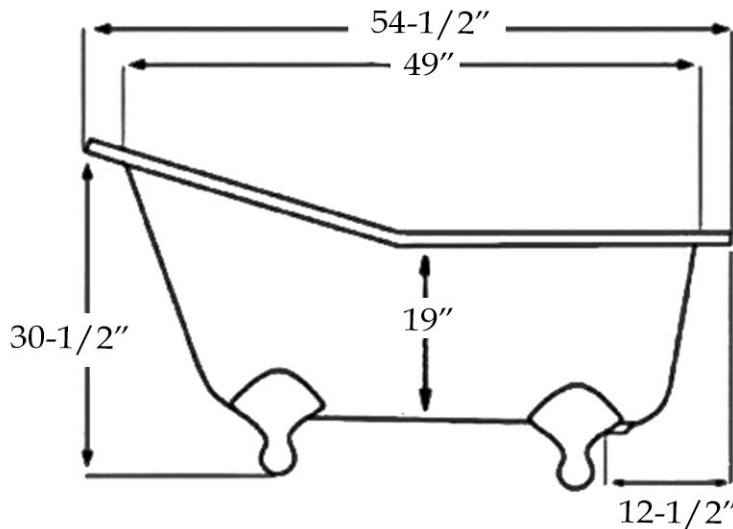

MAIDSTONE

[www.MaidstoneSupply.com](http://www.MaidstoneSupply.com)

Slipper Clawfoot Tub with Round Rim

Part No: 1202SL54-7

Volume: 42 gal      Weight: 57 lbs      Water Depth: 13"

Contact Maidstone for additional information and specifications. For complete warranty information and a list of dealers visit [www.MaidstoneSupply.com](http://www.MaidstoneSupply.com). All products and specifications are subject to change without notice. Maidstone is not responsible for typographical and/or dimensional errors. Typographical errors are subject to correction.

Note: Rough-in dimensions may vary +/- 1/2" and are subject to change. No responsibility is assumed by Maidstone.