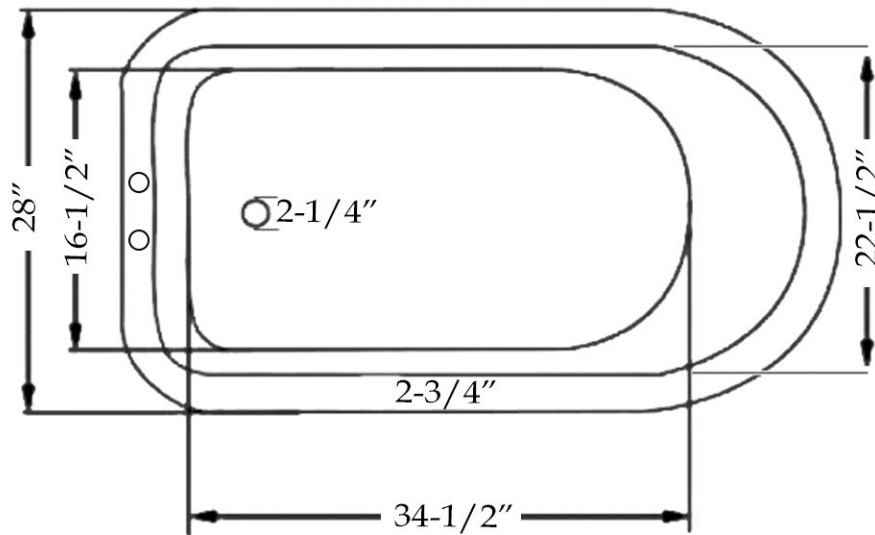

MAIDSTONE

[www.MaidstoneSupply.com](http://www.MaidstoneSupply.com)

Slipper Clawfoot Tub with Round Rim

Part No: 1202SL54-7

Volume: 42 gal      Weight: 57 lbs      Water Depth: 13"

Contact Maidstone for additional information and specifications. For complete warranty information and a list of dealers visit [www.MaidstoneSupply.com](http://www.MaidstoneSupply.com). All products and specifications are subject to change without notice. Maidstone is not responsible for typographical and/or dimensional errors. Typographical errors are subject to correction.

Note: Rough-in dimensions may vary +/- 1/2" and are subject to change. No responsibility is assumed by Maidstone.