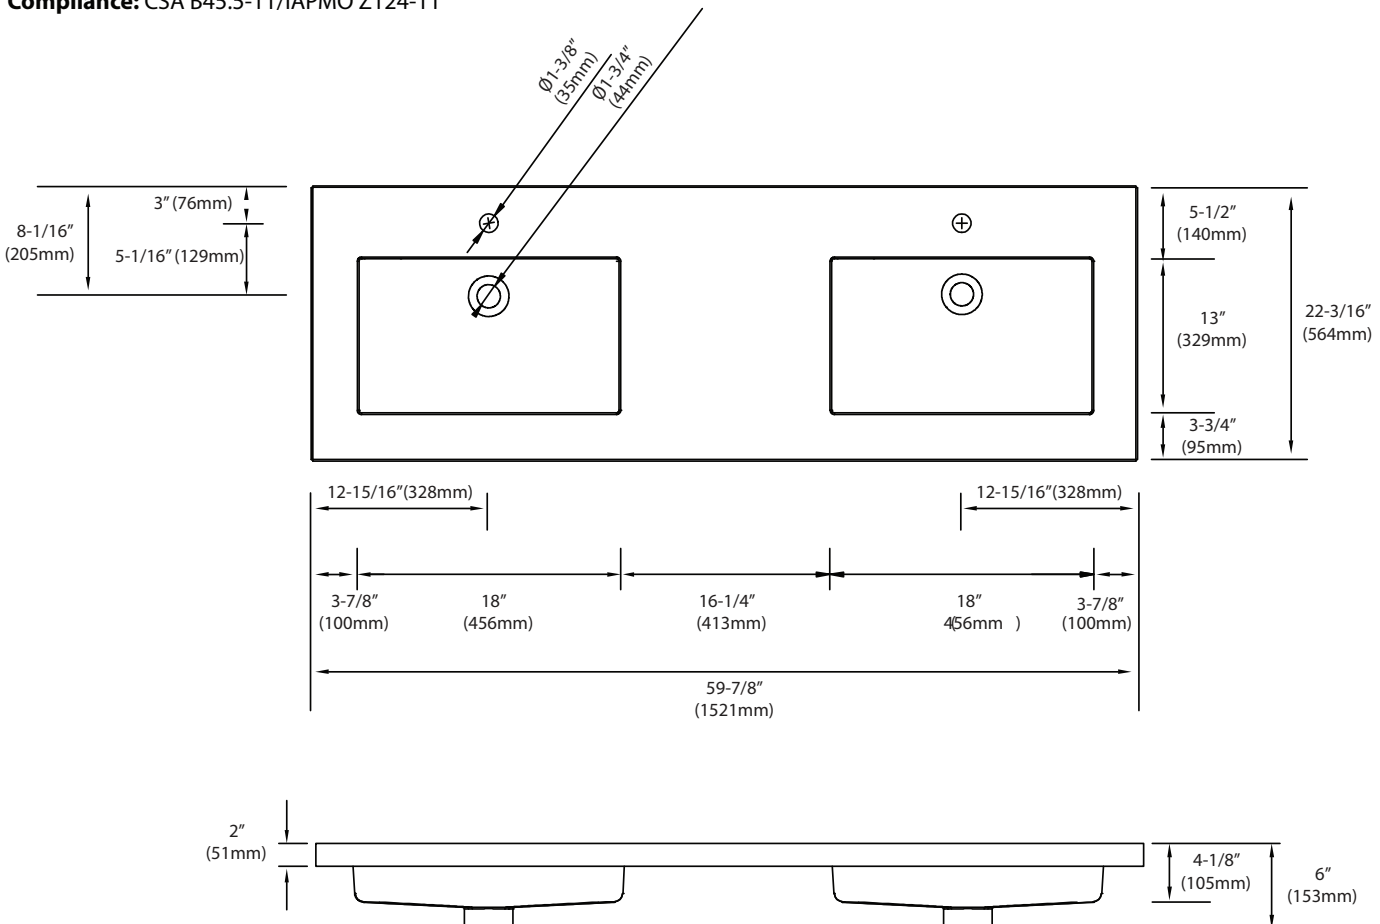

X-Stone Top/Basin - 60"

Specification & Installation Guide

Features

- X-Stone countertop and basin
- Size: 59-7/8"(1521mm)L x 22-3/16"(564mm)W x 2"(51mm)H
- Material: Solid Surface
- Overflow: Yes
- 4" backsplash & sidesplash: Optional
- Single faucet: XTU2220-60-210-WH (as shown)
- 8" widespread: XTU2220-60-230-WH
- No faucet hole: XTU2220-60-200-WH
- Packaging Dimensions: 63"x 25.2" x 8-1/2"
- Gross Weight: 77 lbs. / 35 kgs.

Finishes

Glossy White

Compliance: CSA B45.5-11/IAPMO Z124-11

For clarification, please contact Madeli Customer Care at (800)-819-6988 or (305)-718-8817 Ext. 1

All dimensions are approximate and subject to standard tolerance. Specifications subject to change without prior notice.