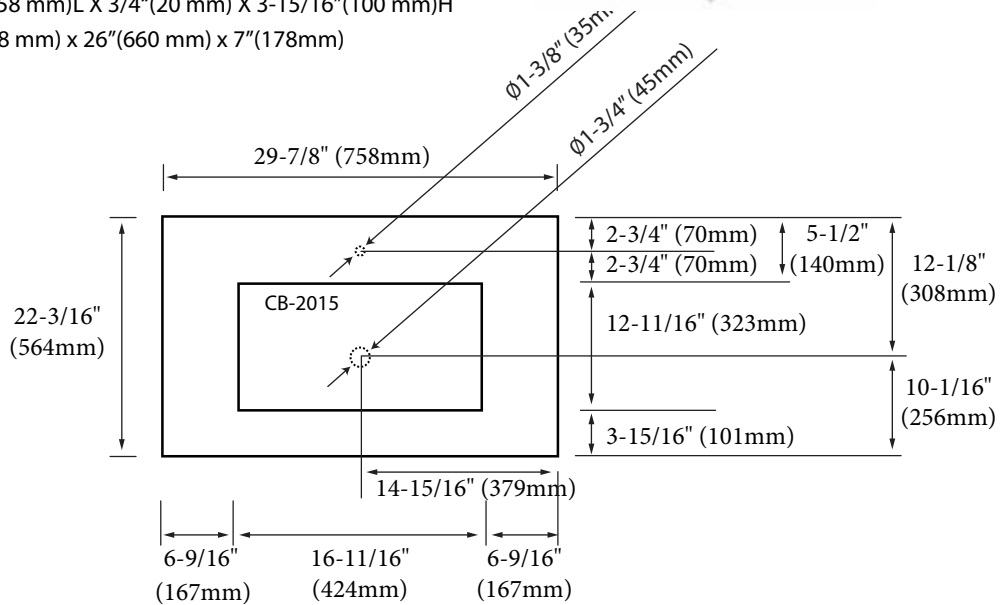

- QSV2230-30-110-XX - Single faucet (as shown)
- QSV2230-30-130-XX - 8" widespread

Quartzstone Countertop - 30"

Specification & Installation Guide

FEATURES

- Design: Quartzstone Countertop with apron.
- Material: Quartz composite.
- Type: Above-counter with under mount sink
- Dimension: 29-7/8" (758 mm)L x 22-3/16" (564 mm)W x 2-15/16" (75 mm)H
- Slab thickness: 3/4" (20 mm)
- Basin cut-out for Madeli undermount sink CB-2015.
- Faucet hole(s): Single or 8" widespread.
- 3" apron on front/ back/left/right sides.
- Backsplash included: 29-7/8" (758 mm)L X 3/4" (20 mm) X 3-15/16" (100 mm)H
- Packaging Dimensions: 33" (838 mm) x 26" (660 mm) x 7" (178mm)
- Gross Weight: 61 lbs (28kgs).

FINISHES

- White (WH)
- White Carrara (WC)
- Soft Grey (SG)

TOP VIEW

UNDER SIDE VIEW (CLIP POSITIONS)

BACK VIEW

For clarification, please contact Madeli Customer Care at (800)-819-6988 or (305)-718-8817 Ext. 1

All dimensions are approximate and subject to standard tolerance. Specifications subject to change without prior notice.