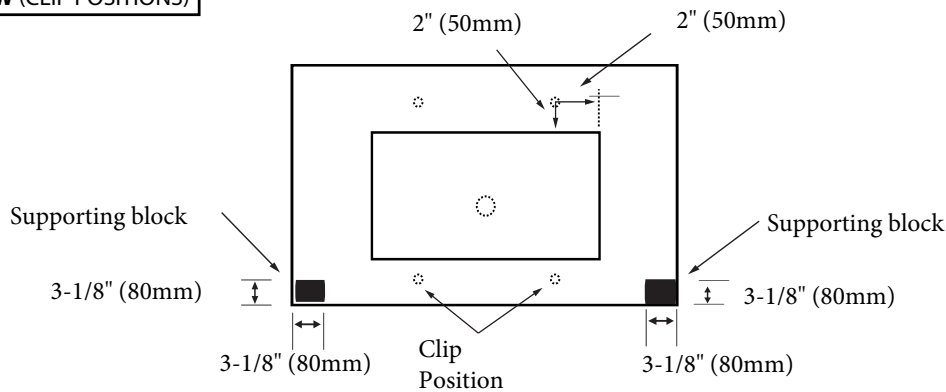

- QSV2230-30-110-XX - Single faucet (as shown)
- QSV2230-30-130-XX - 8" widespread

Quartzstone Countertop - 30"

Specification & Installation Guide

FEATURES

- Design: Quartzstone Countertop with apron.
- Material: Quartz composite.
- Type: Above-counter with under mount sink
- Dimension: 29-7/8" (758 mm)L x 22-3/16" (564 mm)W x 2-15/16" (75 mm)H
- Slab thickness: 3/4" (20 mm)
- Basin cut-out for Madeli undermount sink CB-2015.
- Faucet hole(s): Single or 8" widespread.
- 3" apron on front/ back/left/right sides.
- Backsplash included: 29-7/8" (758 mm)L X 3/4" (20 mm) X 3-15/16" (100 mm)H
- Packaging Dimensions: 33" (838 mm) x 26" (660 mm) x 7" (178mm)
- Gross Weight: 61 lbs (28kgs).

FINISHES

- White (WH)
- White Carrara (WC)
- Soft Grey (SG)

TOP VIEW

UNDER SIDE VIEW (CLIP POSITIONS)

BACK VIEW

For clarification, please contact Madeli Customer Care at (800)-819-6988 or (305)-718-8817 Ext. 1

All dimensions are approximate and subject to standard tolerance. Specifications subject to change without prior notice.