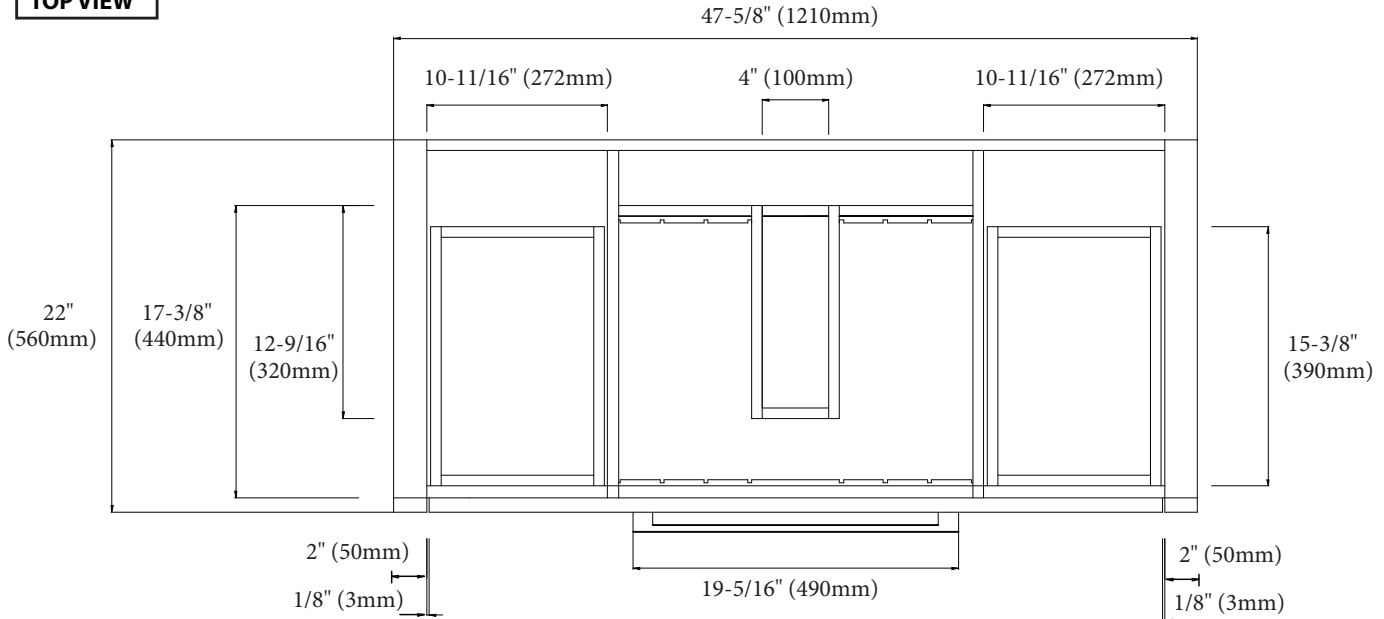

Retro - 48" Single Bowl

Specification & Installation Guide

Features

- Free Standing 48" vanity: 33" (839mm)H x 22"(560mm)D x 47-5/8" (1210mm)W
- Furniture grade plywood layered with solid wood veneer and protected with several coats of polyurethane (No particle board or MDF used).
- Matching finish inside out
- Two 18" adjustable drawers with full-extension soft-close European hardware and adjustable tempered glass dividers.
- Two interior privacy drawers.
- Handle: Polished chrome or brushed nickel.

Package Dimensions

52" x 26" x 35"

Weight

143 lbs. / 65 kgs.

SIDE VIEW

For clarification, please contact Madeli Customer Care at (800)-819-6988 or (305)-718-8817 Ext. 1

All dimensions are approximate and subject to standard tolerance. Specifications subject to change without prior notice.

Retro - 48" Single Bowl

Specification & Installation Guide

TOP VIEW

BACK VIEW

Retro - 48" Single Bowl

Specification & Installation Guide

FRONT VIEW

ROUGH-IN DIMENSIONS