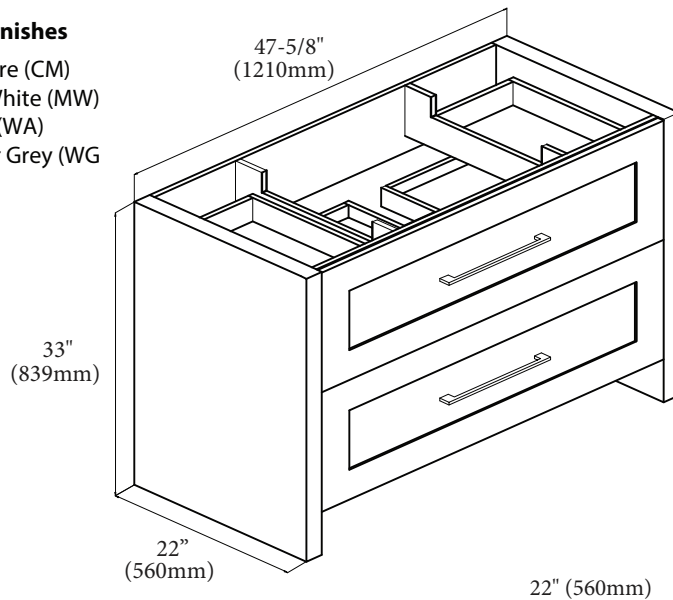

Retro - 48" Single Bowl

Specification & Installation Guide

Features

- Free Standing 48" vanity: 33" (839mm)H x 22"(560mm)D x 47-5/8" (1210mm)W
- Furniture grade plywood layered with solid wood veneer and protected with several coats of polyurethane (No particle board or MDF used).
- Matching finish inside out
- Two 18" adjustable drawers with full-extension soft-close European hardware and adjustable tempered glass dividers.
- Two interior privacy drawers.
- Handle: Polished chrome or brushed nickel.

Colors/Finishes

- Cashmere (CM)
- Matte White (MW)
- Walnut (WA)
- Whisper Grey (WG)

Top/Basin options

- White, Soft Grey or White Carrara Quartzstone™ top & White ceramic basin in 3" or 3/4" thickness
- Glossy White X-Stone top/basin
- Tempered glass top and ceramic basin
- Glossy or Matte White X-Stone flat counter top.

Package Dimensions

52" x 26" x 35"