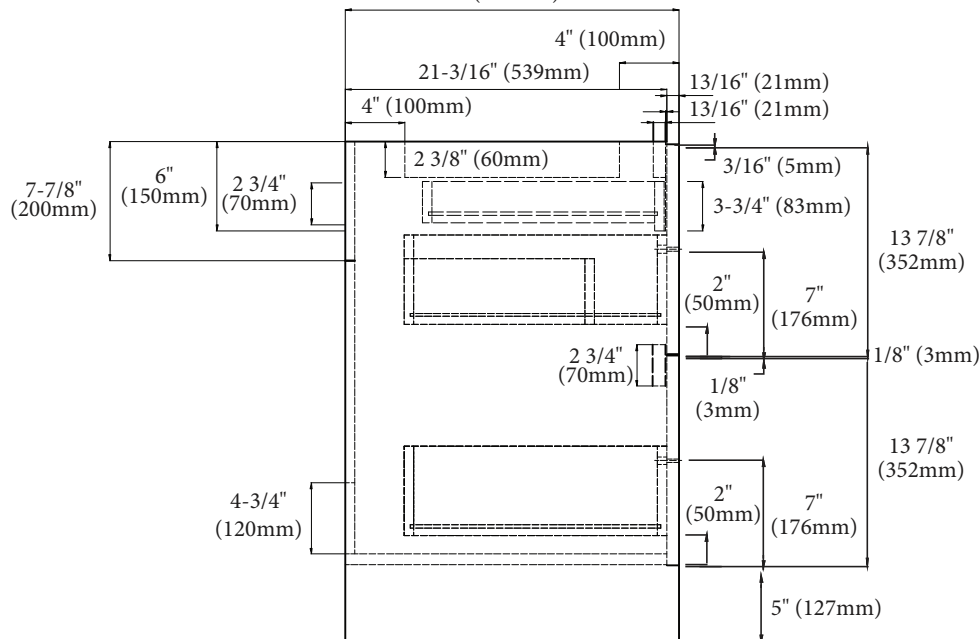

Retro - 48" Single Bowl

Specification & Installation Guide

Features

- Free Standing 48" vanity: 33" (839mm)H x 22"(560mm)D x 47-5/8" (1210mm)W
- Furniture grade plywood layered with solid wood veneer and protected with several coats of polyurethane (No particle board or MDF used).
- Matching finish inside out
- Two 18" adjustable drawers with full-extension soft-close European hardware and adjustable tempered glass dividers.
- Two interior privacy drawers.
- Handle: Polished chrome or brushed nickel.

Package Dimensions

52" x 26" x 35"

Weight

143 lbs. / 65 kgs.

SIDE VIEW

For clarification, please contact Madeli Customer Care at (800)-819-6988 or (305)-718-8817 Ext. 1

All dimensions are approximate and subject to standard tolerance. Specifications subject to change without prior notice.

Retro - 48" Single Bowl

Specification & Installation Guide

TOP VIEW

BACK VIEW

Retro - 48" Single Bowl

Specification & Installation Guide

FRONT VIEW

ROUGH-IN DIMENSIONS