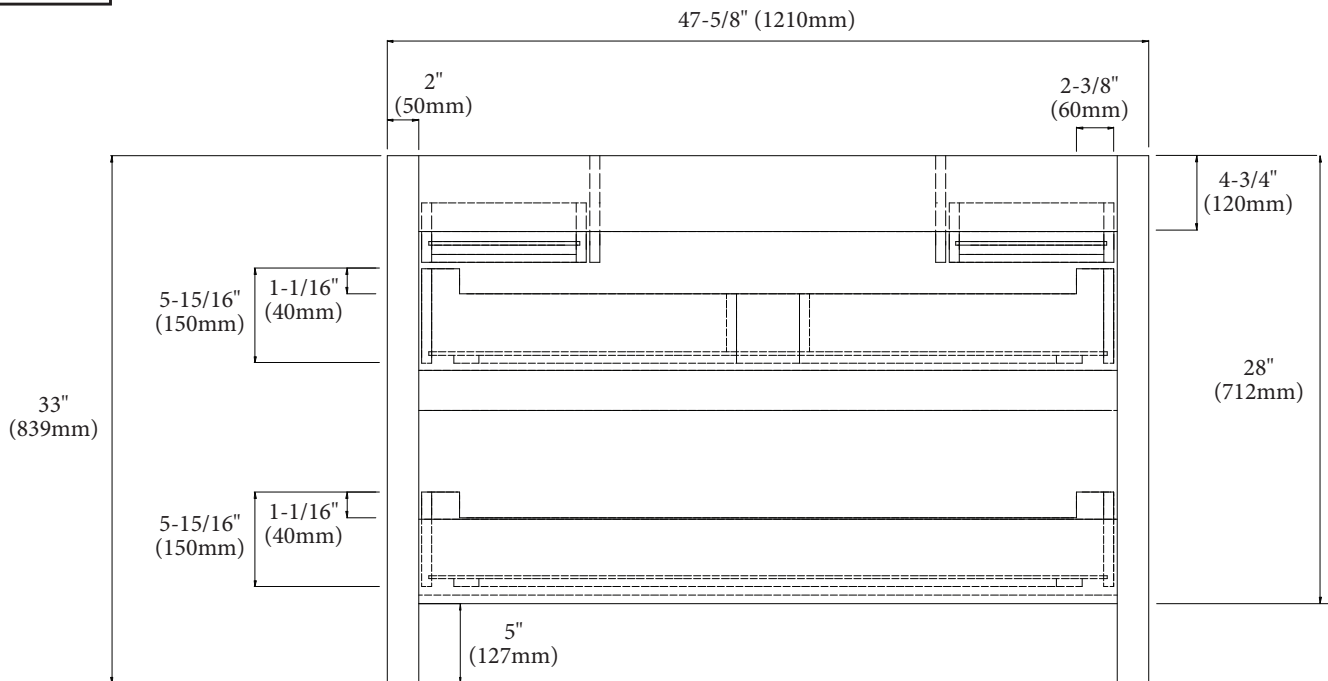

Retro - 48" Single Bowl

Specification & Installation Guide

Features

- Free Standing 48" vanity: 33" (839mm)H x 22"(560mm)D x 47-5/8" (1210mm)W
- Furniture grade plywood layered with solid wood veneer and protected with several coats of polyurethane (No particle board or MDF used).
- Matching finish inside out
- Two 18" adjustable drawers with full-extension soft-close European hardware and adjustable tempered glass dividers.
- Two interior privacy drawers.
- Handle: Polished chrome or brushed nickel.

Package Dimensions

52" x 26" x 35"

Weight

143 lbs. / 65 kgs.

SIDE VIEW

For clarification, please contact Madeli Customer Care at (800)-819-6988 or (305)-718-8817 Ext. 1

All dimensions are approximate and subject to standard tolerance. Specifications subject to change without prior notice.

Retro - 48" Single Bowl

Specification & Installation Guide

TOP VIEW

BACK VIEW

Retro - 48" Single Bowl

Specification & Installation Guide

FRONT VIEW

ROUGH-IN DIMENSIONS