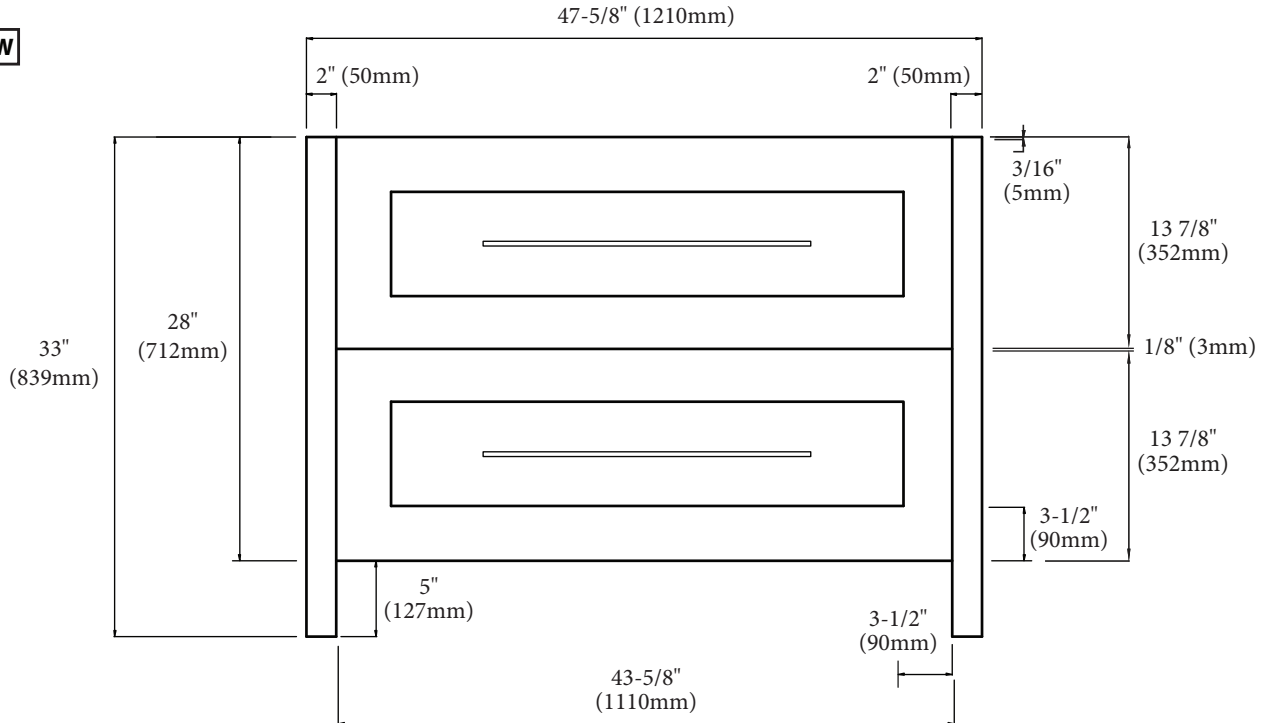

Retro - 48" Single Bowl

Specification & Installation Guide

Features

- Free Standing 48" vanity: 33" (839mm)H x 22"(560mm)D x 47-5/8" (1210mm)W
- Furniture grade plywood layered with solid wood veneer and protected with several coats of polyurethane (No particle board or MDF used).
- Matching finish inside out
- Two 18" adjustable drawers with full-extension soft-close European hardware and adjustable tempered glass dividers.
- Two interior privacy drawers.
- Handle: Polished chrome or brushed nickel.

Package Dimensions

52" x 26" x 35"

Weight

143 lbs. / 65 kgs.

SIDE VIEW

For clarification, please contact Madeli Customer Care at (800)-819-6988 or (305)-718-8817 Ext. 1

All dimensions are approximate and subject to standard tolerance. Specifications subject to change without prior notice.

Retro - 48" Single Bowl

Specification & Installation Guide

TOP VIEW

BACK VIEW

Retro - 48" Single Bowl

Specification & Installation Guide

FRONT VIEW

ROUGH-IN DIMENSIONS