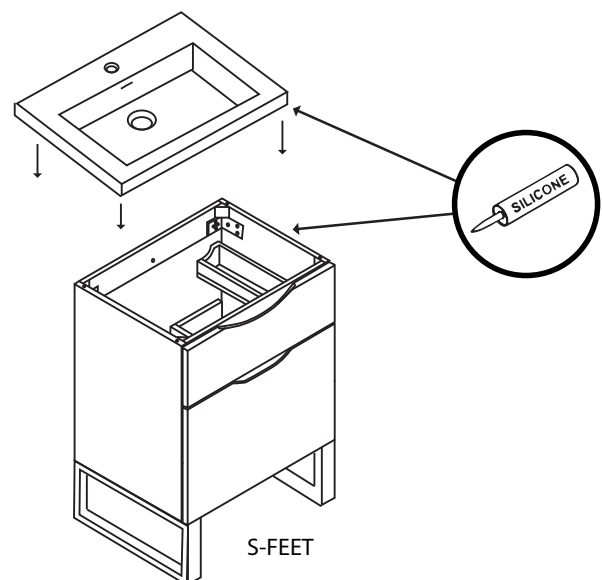

Package Dimensions

Cabinet: 32" x 21" x 28"

Weight

125 lbs. / 57 kgs

SIDE VIEW

Milano - 30"

Specification & Installation Guide

TOP VIEW

BACK VIEW

Milano - 30"

Specification & Installation Guide

FRONT VIEW

ROUGH-IN DIMENSIONS

Milano - 30"

Specification & Installation Guide

INSTALLATION INSTRUCTIONS

1. Install feet

1. Place feet in indicated positions.
2. Mark screw locations.
3. Pre-drill holes with 5/64, 3/32 or 7/64 drill bit about 1/2" deep.
4. **DO NOT OVER TIGHTEN THE SCREWS. DOING SO WILL SPLIT THE WOOD SIDE PANEL.**
5. If using a regular battery drill, set clutch to minimum and increase setting as needed.
6. **DO NOT USE AN IMPACT DRILL. IT WILL SPLIT THE WOOD SIDE PANEL.**

2. L- Feet installation

3. S- Feet installation

4. Install countertop with Silicone

For clarification, please contact Madeli Customer Care at (800)-819-6988 or (305)-718-8817 Ext. 1

All dimensions are approximate and subject to standard tolerance. Specifications subject to change without prior notice.