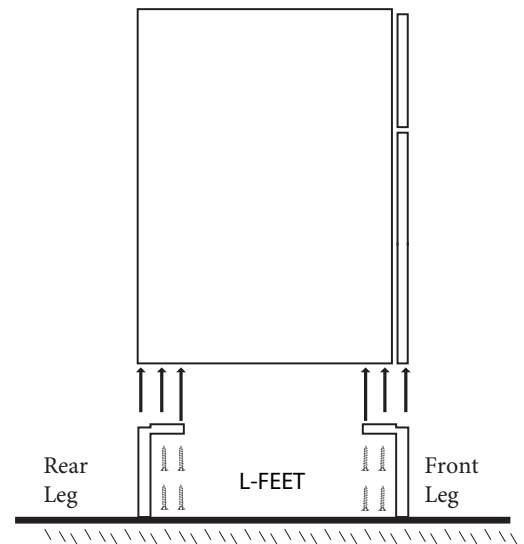

2. L- Feet installation