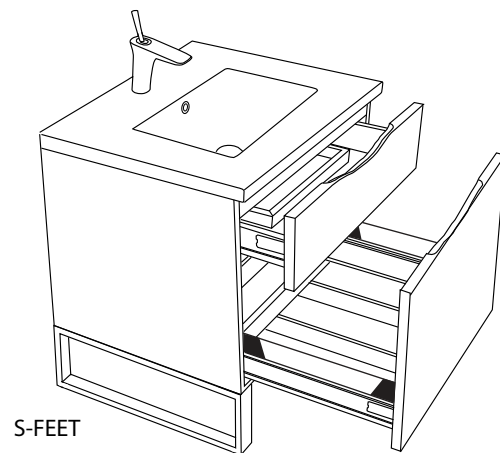

Milano - 30"

Specification & Installation Guide

Features

- Free Standing 24" vanity: 33-1/2"(852mm)H x 18"(458mm)D x 23-5/8" (600mm)W
- Furniture grade plywood layered with solid wood veneer and protected with several coats of polyurethane (No particle board or MDF used).
- Matching finish inside out
- Two fully adjustable drawers with full-extension soft-close European hardware.
- Bottom drawer includes adjustable tempered glass dividers and retainers
- Feet option: 4 L-Feet or 2 S-Feet in Polished Chrome or Brushed Nickel finish.

Package Dimensions

Cabinet: 32" x 21" x 28"

Weight

125 lbs. / 57 kgs

SIDE VIEW

Milano - 30"

Specification & Installation Guide

TOP VIEW

BACK VIEW

Milano - 30"

Specification & Installation Guide

FRONT VIEW

ROUGH-IN DIMENSIONS

Milano - 30"

Specification & Installation Guide

INSTALLATION INSTRUCTIONS