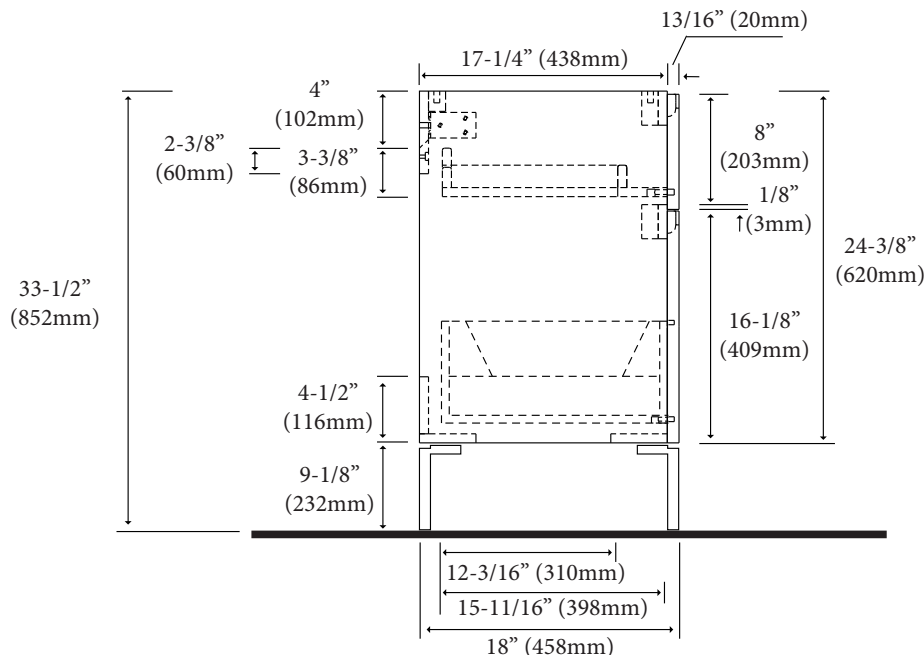

Milano - 30"

Specification & Installation Guide

Features

- Free Standing 24" vanity: 33-1/2"(852mm)H x 18"(458mm)D x 23-5/8" (600mm)W
- Furniture grade plywood layered with solid wood veneer and protected with several coats of polyurethane (No particle board or MDF used).
- Matching finish inside out
- Two fully adjustable drawers with full-extension soft-close European hardware.
- Bottom drawer includes adjustable tempered glass dividers and retainers
- Feet option: 4 L-Feet or 2 S-Feet in Polished Chrome or Brushed Nickel finish.

Package Dimensions

Cabinet: 32" x 21" x 28"

Weight

125 lbs. / 57 kgs

SIDE VIEW

Milano - 30"

Specification & Installation Guide

TOP VIEW

BACK VIEW

Milano - 30"

Specification & Installation Guide

FRONT VIEW

ROUGH-IN DIMENSIONS

Milano - 30"

Specification & Installation Guide

INSTALLATION INSTRUCTIONS