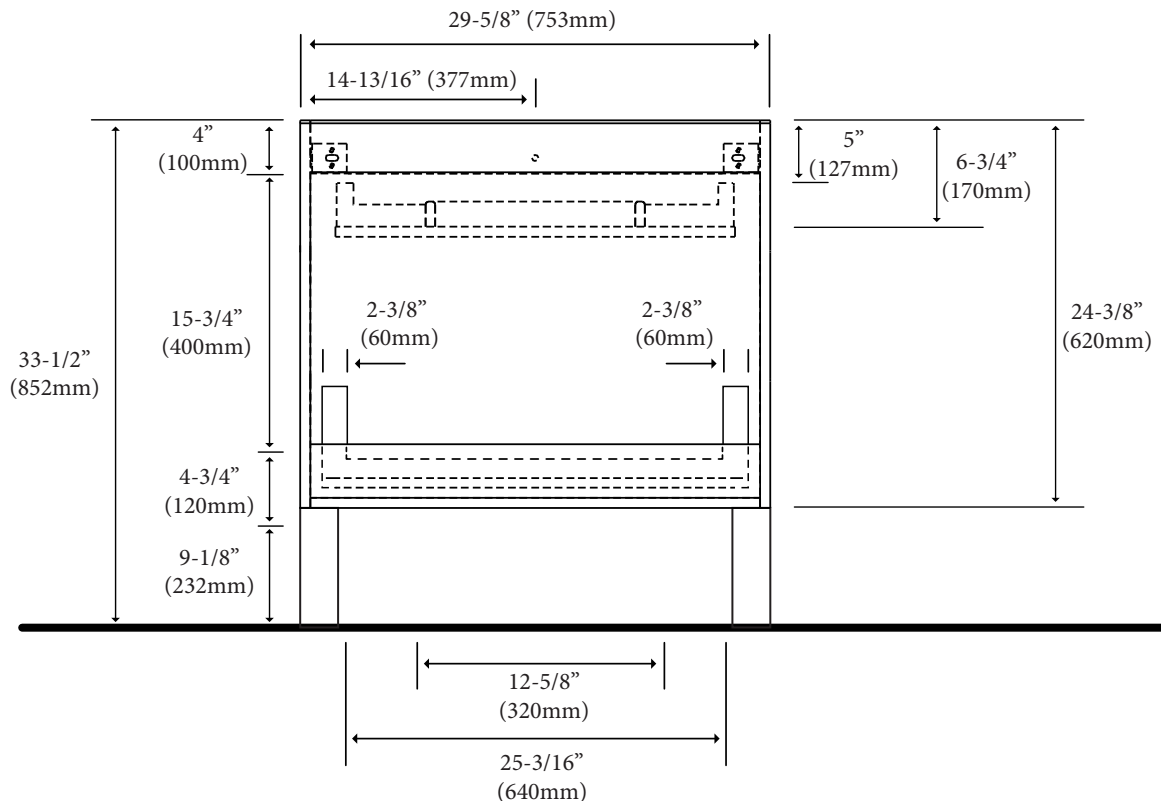

Milano - 30"

Specification & Installation Guide

Features

- Free Standing 24" vanity: 33-1/2"(852mm)H x 18"(458mm)D x 23-5/8" (600mm)W
- Furniture grade plywood layered with solid wood veneer and protected with several coats of polyurethane (No particle board or MDF used).
- Matching finish inside out
- Two fully adjustable drawers with full-extension soft-close European hardware.
- Bottom drawer includes adjustable tempered glass dividers and retainers
- Feet option: 4 L-Feet or 2 S-Feet in Polished Chrome or Brushed Nickel finish.

Package Dimensions

Cabinet: 32" x 21" x 28"

Weight

125 lbs. / 57 kgs

SIDE VIEW

Milano - 30"

Specification & Installation Guide

TOP VIEW

BACK VIEW

Milano - 30"

Specification & Installation Guide

FRONT VIEW

ROUGH-IN DIMENSIONS

Milano - 30"

Specification & Installation Guide

INSTALLATION INSTRUCTIONS