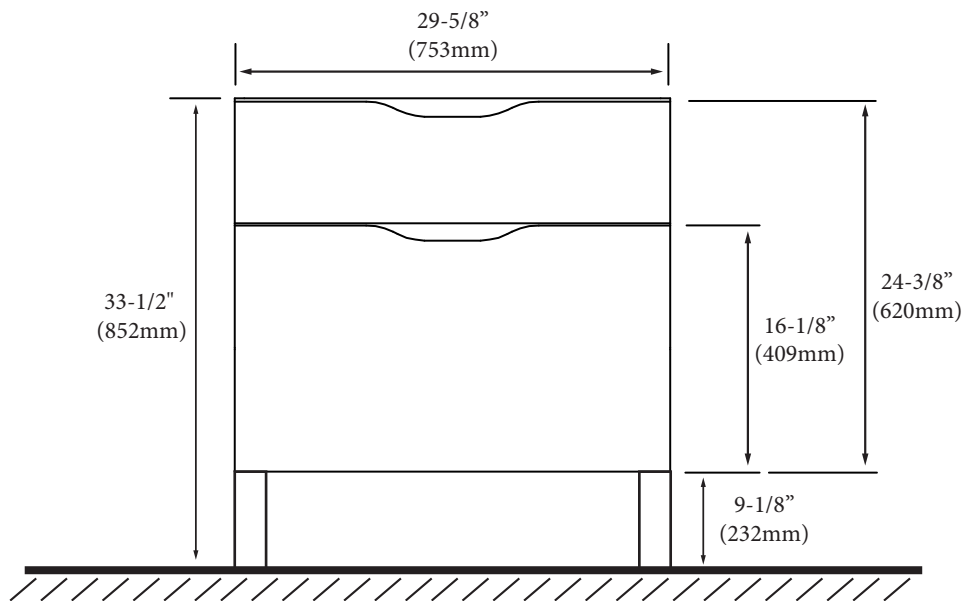

Milano - 30"

Specification & Installation Guide

Features

- Free Standing 24" vanity: 33-1/2"(852mm)H x 18"(458mm)D x 23-5/8" (600mm)W
- Furniture grade plywood layered with solid wood veneer and protected with several coats of polyurethane (No particle board or MDF used).
- Matching finish inside out
- Two fully adjustable drawers with full-extension soft-close European hardware.
- Bottom drawer includes adjustable tempered glass dividers and retainers
- Feet option: 4 L-Feet or 2 S-Feet in Polished Chrome or Brushed Nickel finish.

Package Dimensions

Cabinet: 32" x 21" x 28"

Weight

125 lbs. / 57 kgs

SIDE VIEW

Milano - 30"

Specification & Installation Guide

TOP VIEW

BACK VIEW

Milano - 30"

Specification & Installation Guide

FRONT VIEW

ROUGH-IN DIMENSIONS

Milano - 30"

Specification & Installation Guide

INSTALLATION INSTRUCTIONS