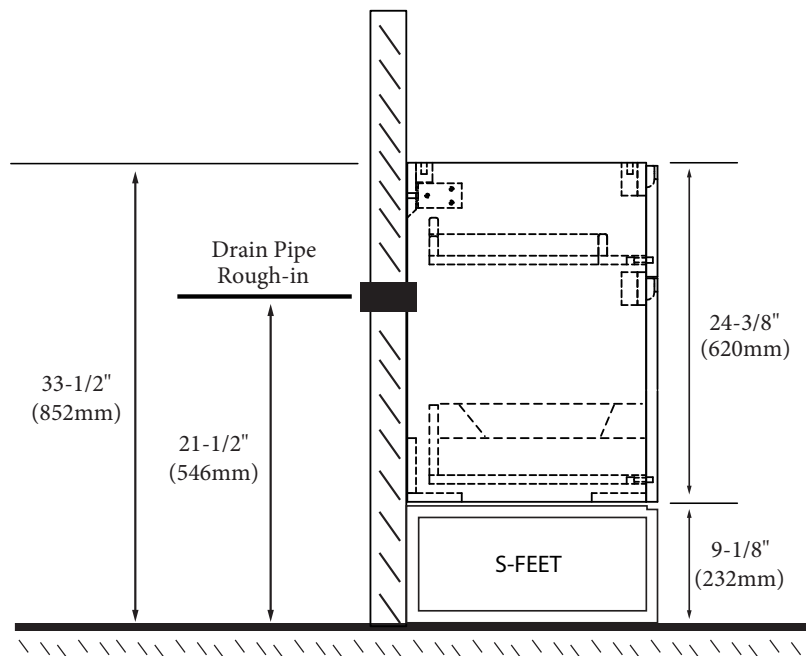

Milano - 30"

Specification & Installation Guide

Features

- Free Standing 24" vanity: 33-1/2"(852mm)H x 18"(458mm)D x 23-5/8" (600mm)W
- Furniture grade plywood layered with solid wood veneer and protected with several coats of polyurethane (No particle board or MDF used).
- Matching finish inside out
- Two fully adjustable drawers with full-extension soft-close European hardware.
- Bottom drawer includes adjustable tempered glass dividers and retainers
- Feet option: 4 L-Feet or 2 S-Feet in Polished Chrome or Brushed Nickel finish.

Package Dimensions

Cabinet: 32" x 21" x 28"

Weight

125 lbs. / 57 kgs

SIDE VIEW

Milano - 30"

Specification & Installation Guide

TOP VIEW

BACK VIEW

Milano - 30"

Specification & Installation Guide

FRONT VIEW

ROUGH-IN DIMENSIONS

Milano - 30"

Specification & Installation Guide

INSTALLATION INSTRUCTIONS

2. L- Feet installation

3. S- Feet installation

4. Install countertop with Silicone

For clarification, please contact Madeli Customer Care at (800)-819-6988 or (305)-718-8817 Ext. 1

All dimensions are approximate and subject to standard tolerance. Specifications subject to change without prior notice.