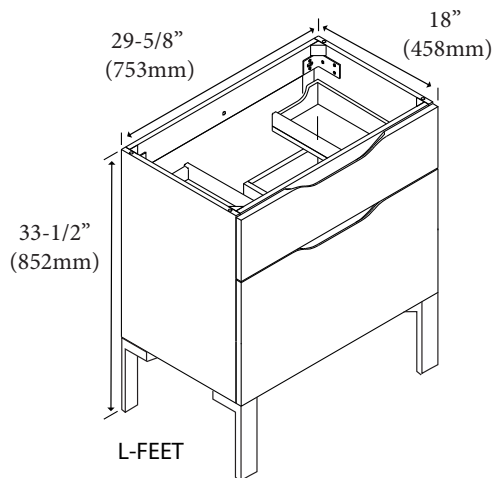

Milano - 30"

Specification & Installation Guide

Features

- Free Standing 24" vanity: 33-1/2"(852mm)H x 18"(458mm)D x 23-5/8" (600mm)W
- Furniture grade plywood layered with solid wood veneer and protected with several coats of polyurethane (No particle board or MDF used).
- Matching finish inside out
- Two fully adjustable drawers with full-extension soft-close European hardware.
- Bottom drawer includes adjustable tempered glass dividers and retainers
- Feet option: 4 L-Feet or 2 S-Feet in Polished Chrome or Brushed Nickel finish.

Package Dimensions

Cabinet: 32" x 21" x 28"

Weight

125 lbs. / 57 kgs

SIDE VIEW

Milano - 30"

Specification & Installation Guide

TOP VIEW

BACK VIEW

Milano - 30"

Specification & Installation Guide

FRONT VIEW

ROUGH-IN DIMENSIONS

Milano - 30"

Specification & Installation Guide

INSTALLATION INSTRUCTIONS