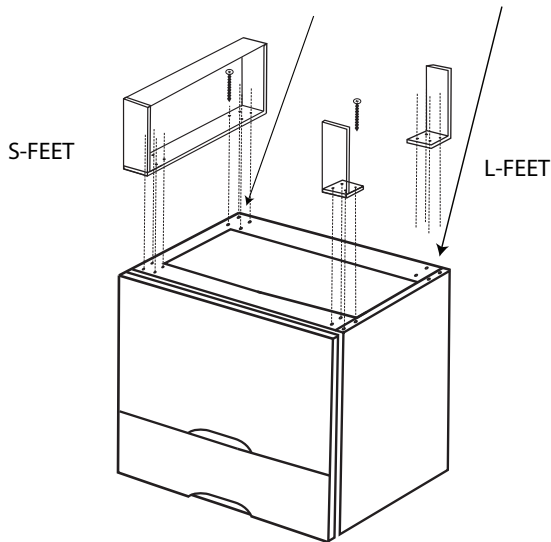

Milano - 30"

Specification & Installation Guide

INSTALLATION INSTRUCTIONS

1. Install feet

1. Place feet in indicated positions.
2. Mark screw locations.
3. Pre-drill holes with 5/64, 3/32 or 7/64 drill bit about 1/2" deep.
4. **DO NOT OVER TIGHTEN THE SCREWS. DOING SO WILL SPLIT THE WOOD SIDE PANEL.**
5. If using a regular battery drill, set clutch to minimum and increase setting as needed.
6. **DO NOT USE AN IMPACT DRILL. IT WILL SPLIT THE WOOD SIDE PANEL.**