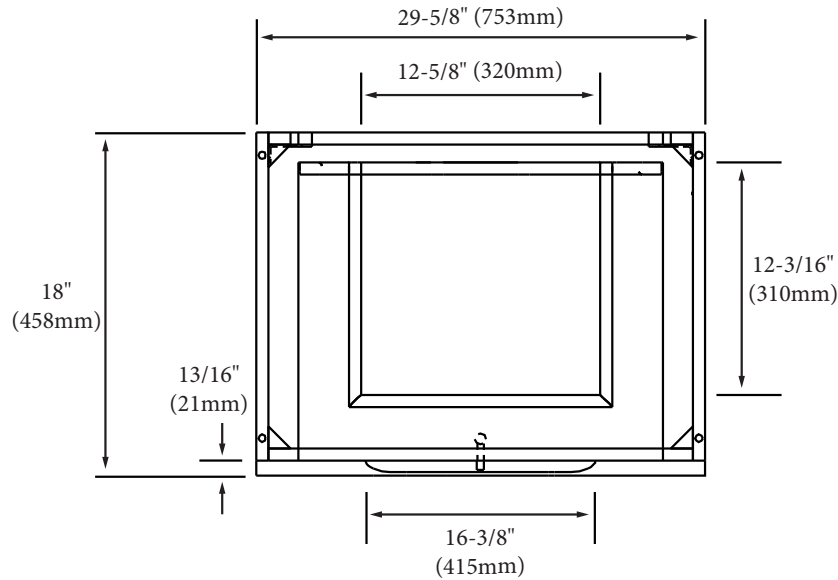

Milano - 30"

Specification & Installation Guide

Features

- Free Standing 24" vanity: 33-1/2"(852mm)H x 18"(458mm)D x 23-5/8" (600mm)W
- Furniture grade plywood layered with solid wood veneer and protected with several coats of polyurethane (No particle board or MDF used).
- Matching finish inside out
- Two fully adjustable drawers with full-extension soft-close European hardware.
- Bottom drawer includes adjustable tempered glass dividers and retainers
- Feet option: 4 L-Feet or 2 S-Feet in Polished Chrome or Brushed Nickel finish.

Package Dimensions

Cabinet: 32" x 21" x 28"

Weight

125 lbs. / 57 kgs

SIDE VIEW

Milano - 30"

Specification & Installation Guide

TOP VIEW

BACK VIEW

Milano - 30"

Specification & Installation Guide

FRONT VIEW

ROUGH-IN DIMENSIONS

Milano - 30"

Specification & Installation Guide

INSTALLATION INSTRUCTIONS