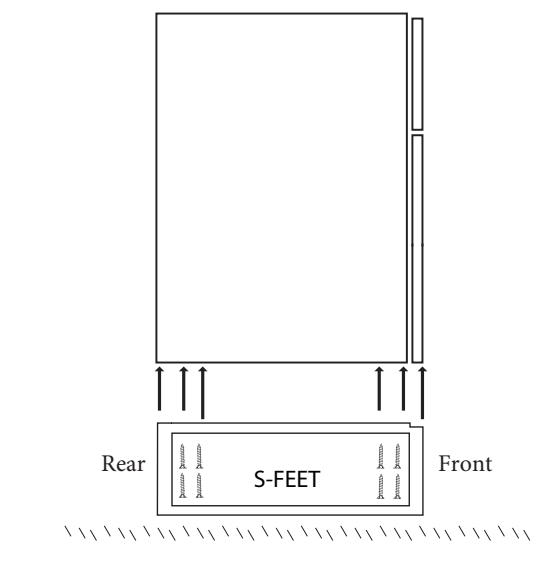

3. S- Feet installation