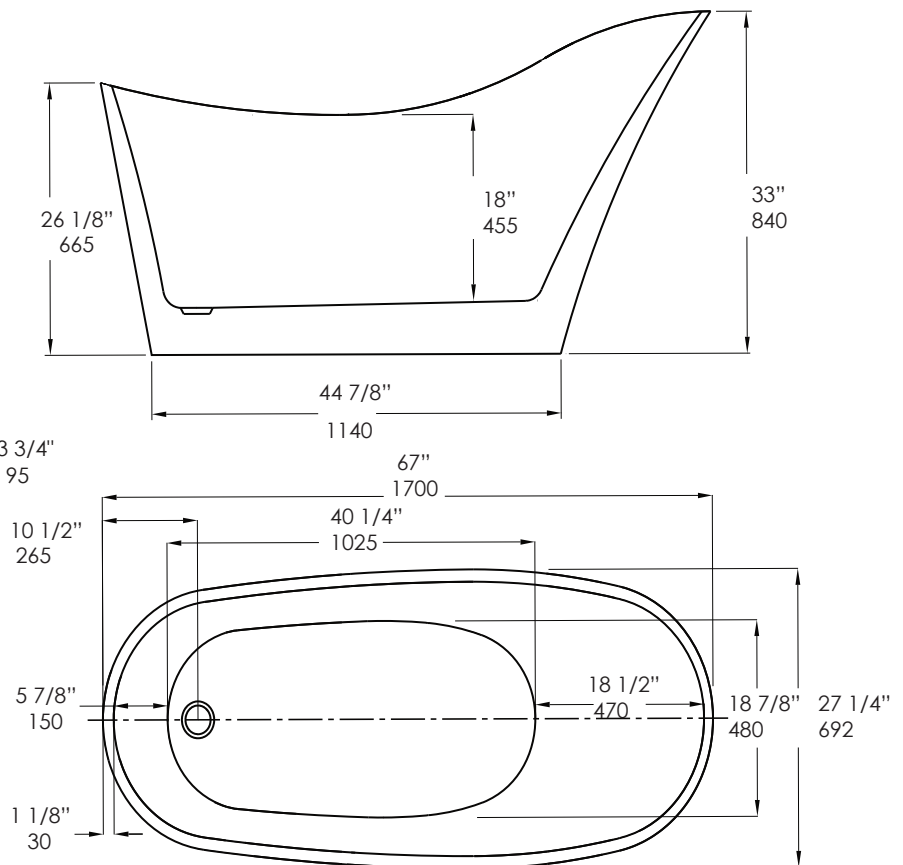

FLOU Bathtub Item #TUB19

Features:

- Luster white acrylic soaking bathtub with overflow
- Free-standing installation
- Includes click-clack drain assembly in white finish
- Water capacity: 73 gal
- Net weight: 135 lbs
- Meets and exceeds the following standard: CSA B45.5-17
- Freight class 4 based on the Lacava Freight Program

Material Structure:

- 4-5mm fiberglass structure coated in 4mm double coat acrylic
- Max weight capacity 661 lbs (300 kgs)

Finish Options:

001 - Luster White

Drain Specifications:

Bathtub Specifications:

Notes:

Drawings provided herein are meant to give the user an idea of the product and are not made to scale. The size in inches is rounded up to the nearest 1/16". Slight variances can often occur with porcelain and woodwork. Therefore, LACAVA will not be held responsible for any cutouts, countertops, or furniture made without the actual product or template from LACAVA. Plumbing specifications are only a guideline and may need to be altered based on the application.