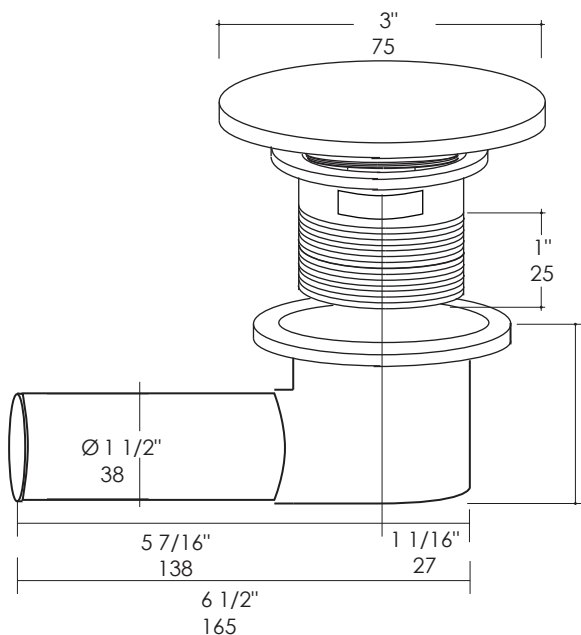

FLOU Bathtub Item #TUB19

Features:

- Luster white acrylic soaking bathtub with overflow
- Free-standing installation
- Includes click-clack drain assembly in white finish
- Water capacity: 73 gal
- Net weight: 135 lbs
- Meets and exceeds the following standard: CSA B45.5-17
- Freight class 4 based on the Lacava Freight Program

Material Structure:

- 4-5mm fiberglass structure coated in 4mm double coat acrylic
- Max weight capacity 661 lbs (300 kgs)

Finish Options:

001 - Luster White

Drain Specifications:

Bathtub Specifications:

Notes:

Drawings provided herein are meant to give the user an idea of the product and are not made to scale. The size in inches is rounded up to the nearest 1/16". Slight variances can often occur with porcelain and woodwork. Therefore, LACAVA will not be held responsible for any cutouts, countertops, or furniture made without the actual product or template from LACAVA. Plumbing specifications are only a guideline and may need to be altered based on the application.