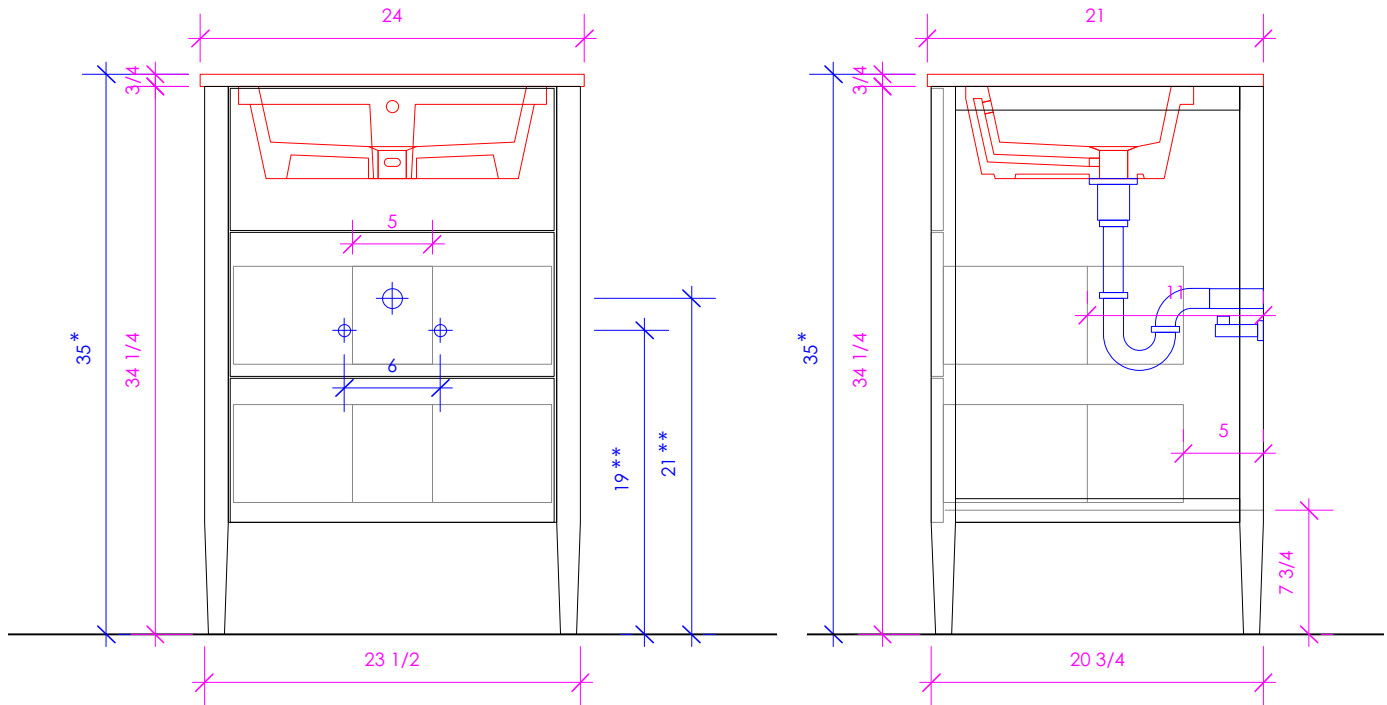

## LUNAROSSA

LRS-F-24B

\* Recommended installation height  
\*\* Recommended plumbing location