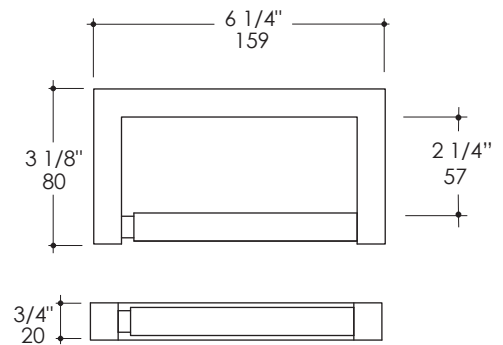

Flash Toilet Paper Holder Item #L208

Features:

- Wall-mount toilet paper holder
- Plated brass construction
- Includes mounting hardware

Finish Options:

- CR - Polished Chrome
- PN - Polished Nickel
- NI - Brushed Nickel
- BG - Brushed Gold
- 44 - Matte Black

Product Specifications:

Paper roll space width max. 5" (125mm)

Notes:

Drawings provided herein are meant to give the user an idea of the product and are not made to scale. The size in inches is rounded up to the nearest 1/16".