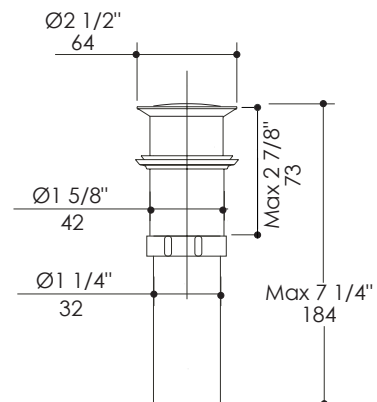

Recommended Items:

- Stainless steel sinks 7200, 7400-12
- Concrete sinks: all codes
- Porcelain sinks without overflow holes

LACAVA reserves the right to revise any dimension or information on this sheet without notice. Dimensions are nominal and may vary within an industry accepted tolerance of 1/4". Drawings provided herein are meant to give the user an idea of the product and are not made to scale. Location of plumbing is meant for reference, your specific application may vary.
Revised: 11/23/2020