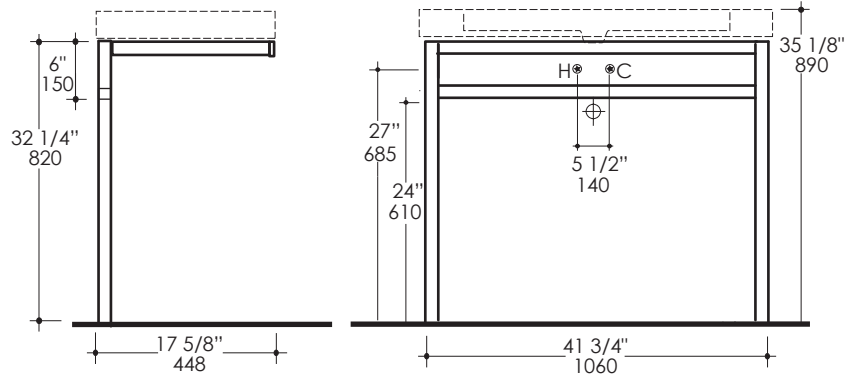

Finish Options:

- 10 - Polished Stainless Steel
- 21 - Brushed Stainless Steel
- 44 - Matte Black Stainless Steel
- 51 - Brushed Brass

Product Specifications:

Notes:

Drawings provided herein are meant to give the user an idea of the product and are not made to scale. The size in inches is rounded up to the nearest 1/16". Slight variances can often occur with porcelain and woodwork. Therefore, LACAVA will not be held responsible for any cutouts, countertops, or furniture made without the actual product or template from LACAVA. Differences in color, grain, appearance and texture are inherent in all natural woodwork, and should be expected. Variances in these qualities are not deemed manufacturing defects, and will not be accepted as valid reasons to return or exchange any LACAVA woodwork. Plumbing specifications are only a guideline and may need to be altered based on the application. Product specifications are not binding to the manufacturer and can be changed without notice at any time. Please refer to your shipment for product final sizes.