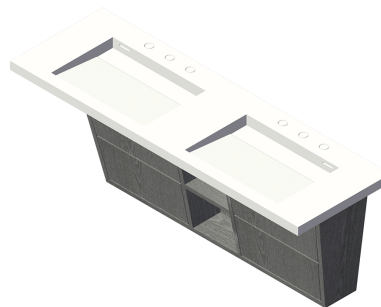

### Features:

- Solid surface double-bowl lavatory with overflow
- Wall-mount or vanity top installation
- With overflow and decorative drain cover
- Recommended drain option item #7100-18OF
- Faucet holes diameter is 1 3/8"
- Material is heat, stain, scratch, chemical, and impact resistant
- Requires s. steel brackets # 5302-BR for wall-mount installation without vanity
- Can be installed to meet ADA compliance

### Recommended Accessories:

- Item #5302-BR: Wall-mount stainless steel bracket frame. It is not needed if lavatory is installed on a vanity
- Item #5302C: Wall-mount undercounter vanity
  - LED lights
  - Flip-open doors with polished chrome pulls
- Item #5302L: Floor-standing stainless steel console stand
  - It must be attached to a wall