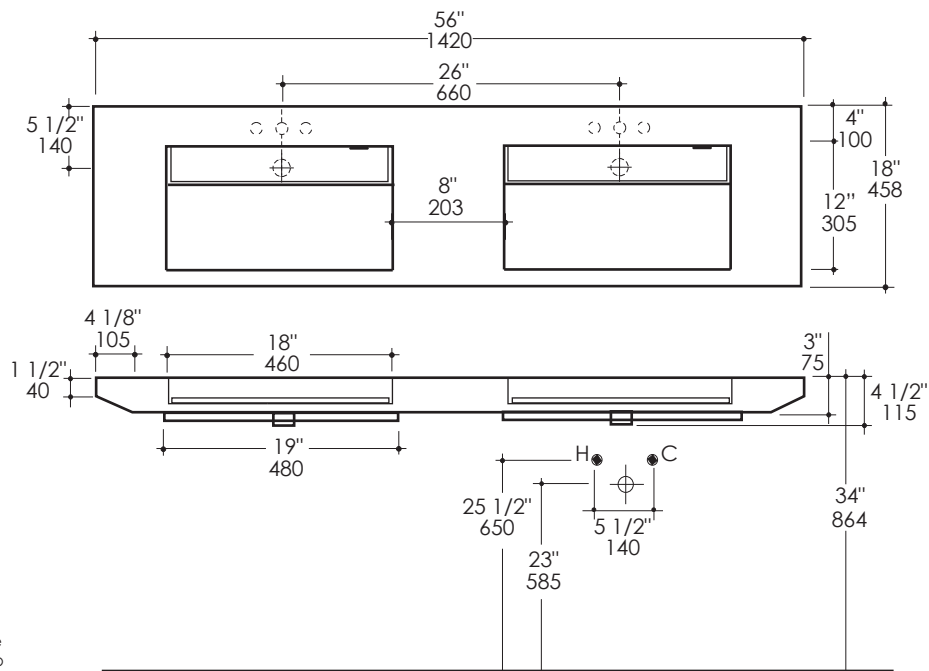

### Features:

- Solid surface double-bowl lavatory with overflow
- Wall-mount or vanity top installation
- With overflow and decorative drain cover
- Recommended drain option item #7100-18OF
- Faucet holes diameter is 1 3/8"
- Material is heat, stain, scratch, chemical, and impact resistant
- Requires s. steel brackets # 5302-BR for wall-mount installation without vanity
- Can be installed to meet ADA compliance

### Recommended Accessories:

- Item #5302-BR: Wall-mount stainless steel bracket frame. It is not needed if lavatory is installed on a vanity
- Item #5302C: Wall-mount undercounter vanity
  - LED lights
  - Flip-open doors with polished chrome pulls
- Item #5302L: Floor-standing stainless steel console stand
  - It must be attached to a wall

### Faucet Hole Options:

- 00 - None
- 01 - One
- 02 - Two - center and right over each drain
- 03 - Three in 8" spread over each drain

### Notes:

Drawings provided herein are meant to give the user an idea of the product and are not made to scale. The size in inches is rounded up to the nearest 1/16". Slight variances can often occur with porcelain and woodwork. Therefore, LACAVA will not be held responsible for any cutouts, countertops, or furniture made without the actual product or template from LACAVA. Differences in color, grain, appearance and texture are inherent in all natural woodwork, and should be expected. Variances in these qualities are not deemed manufacturing defects, and will not be accepted as valid reasons to return or exchange any LACAVA woodwork. Plumbing specifications are only a guideline and may need to be altered based on the application.