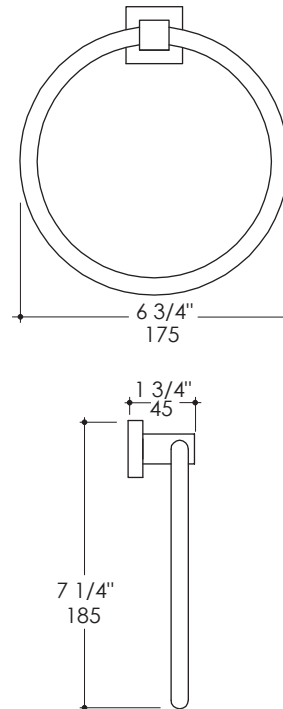

Kubista Towel Ring Item #4920

Features:

- Wall-mount towel ring
- Brass construction
- Includes mounting hardware

Finish Options:

- CR - Polished Chrome
- NI - Brushed Nickel

Product Specifications:

Notes:

Drawings provided herein are meant to give the user an idea of the product and are not made to scale. The size in inches is rounded up to the nearest 1/16".