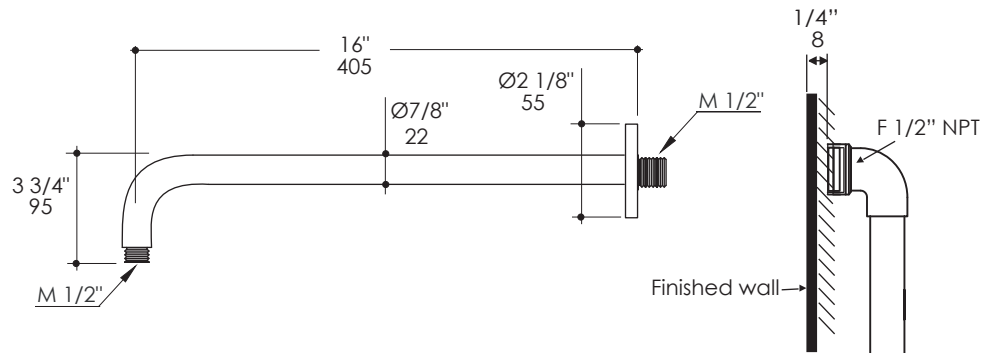

Cigno Shower Arm Item #380H2

Features:

- Wall-mount shower arm with round flange
- Brass construction
- Shower head sold separately

Recommended Accessories:

- Item #382: Tilting round rain shower head

Finish Options:

CR - Polished Chrome

Product Specifications:

Notes:

Drawings provided herein are meant to give the user an idea of the product and are not made to scale. The size in inches is rounded up to the nearest 1/16\"/>