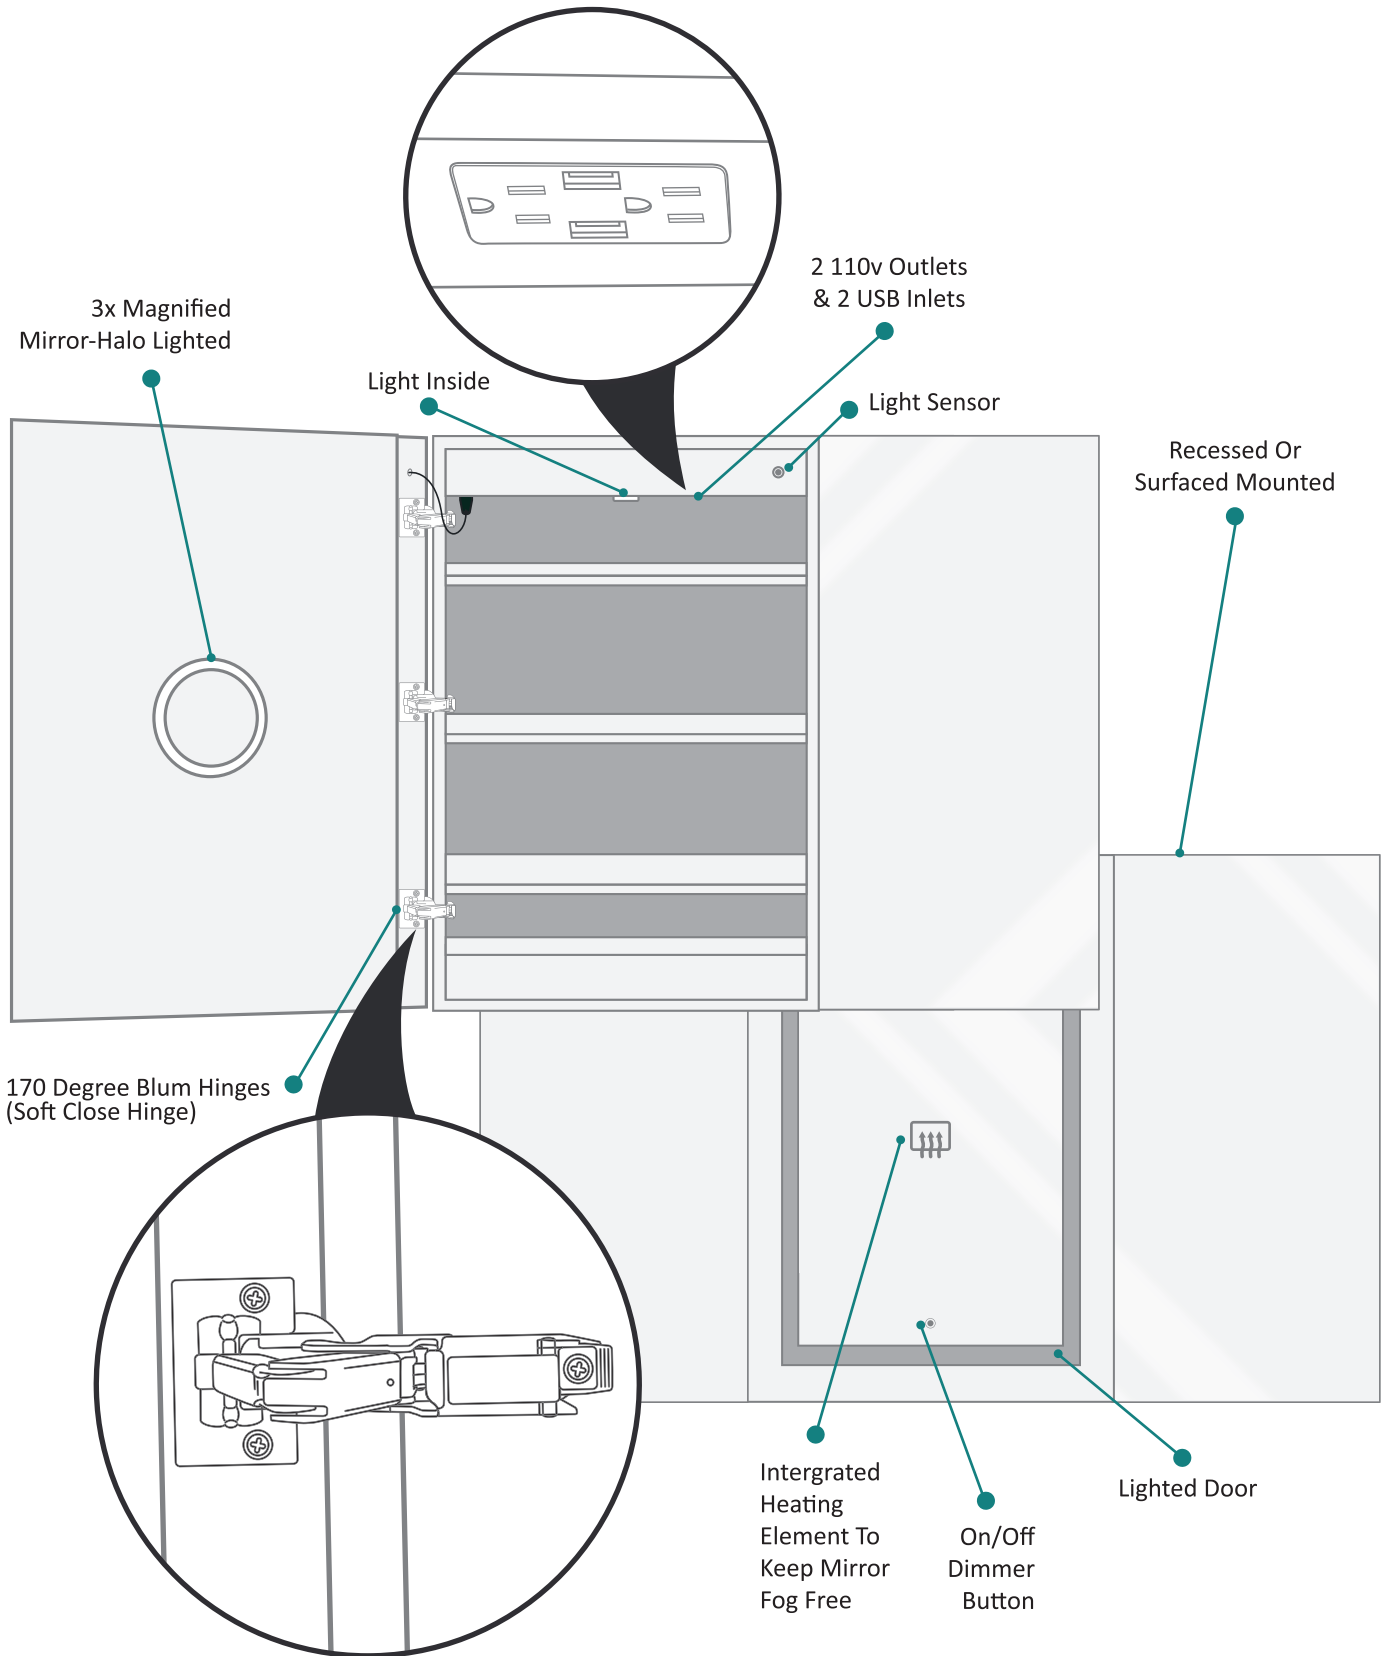

Features

- Dimmable LED task lighting
- Integrated touch sensor control with memory
- Energy efficient LED lighting 6000K
- 3100 Lumens
- CRI 90+
- Integrated Defogger

Construction

- Quality polished edge mirror
- Single phase wire installation
- 5 MM Silver Backed Copper Free
- Installation Either Surface Mount (Side Mirror Trim Panels included) or Recessed
- Includes installation hardware

Codes/Standards Applicable

- Conforms to UL Std. 962
- Cert. to CSA Std. C22.2 No.250.0-08
- ETL Intertek 5004931

Electrical System

- 120Vac, 60Hz, 53W
- Electric Current: 0.44A
- Wattage: 53W

Model

- SVANGE 6036LLR Left Swinging Door
- Included models in this configuration:
Cabinet 1 = 1836L Cabinet 2 = 2436L
Cabinet 3 = 1836R

Outlet

- Performance Requirements: Contains the required Supervisory Circuit with the Auto-Monitoring Function as noted by UL 1310
- Input Voltage: Min 112Vac, Nom 125Vac, Max 137Vac
- Frequency: 60Hz
- Front Receptacle Current: 102-132VAC Nominal 15A
- USB Output Current: 5VDC Nominal 4A

CABINET CONFIGURATION

- Included models in this configuration:
Cabinet 1 = 1836L Cabinet 2 = 2436L Cabinet 3 = 1836R

SVANGE 6036LLR Wall Mirror - Specification Sheet

SVANGE 6036LLR Wall Mirror - Specification Sheet