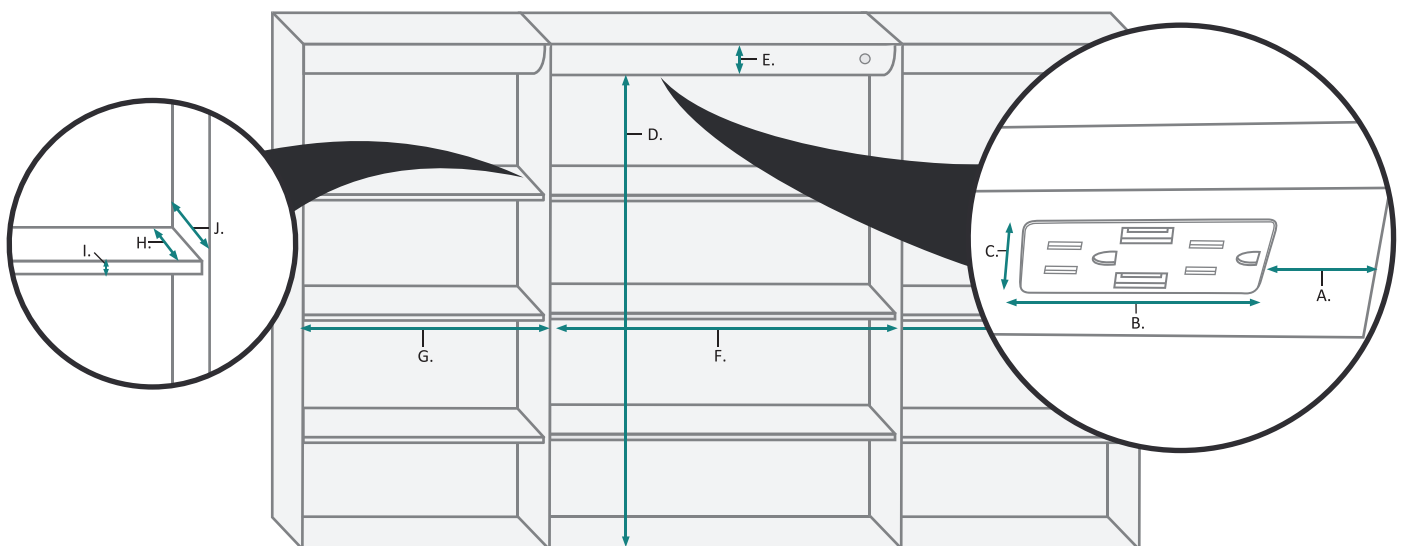

INTERIOR CABINET

MODEL	A	B	C	D	E	F	G	H	I	J
SVANGE6036LLR	3-3/4	5-5/8	1-1/4	32	2-1/4	22-1/4	16-1/4	2-3/8	3/8	3-5/8

These measurements are for reference, for best results we suggest you measure actual product as small variations in size are possible