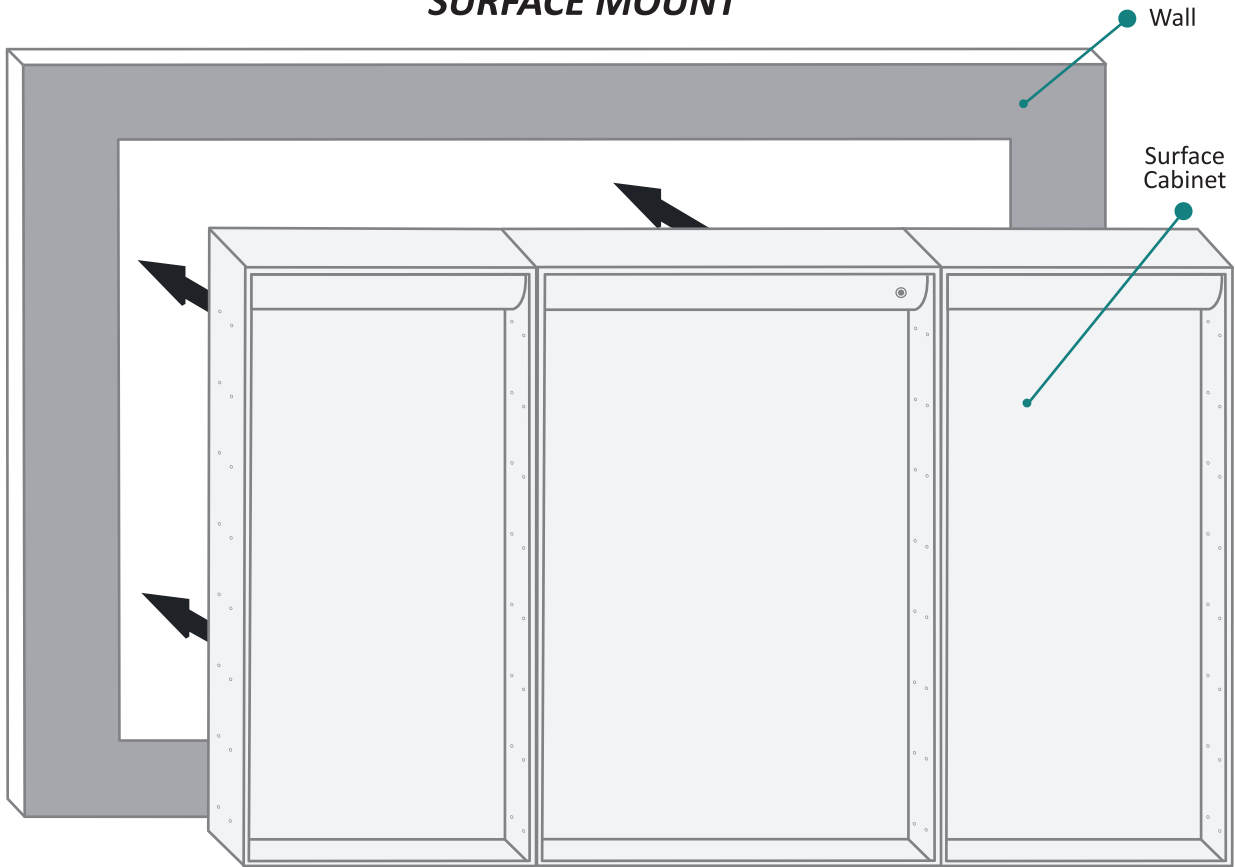

SURFACE MOUNT

FRONT & BACK

MODEL	A	B	C	D	E	F
SVANGE6036LLR	36	60-1/4	24	18	36	60-1/4

These measurements are for reference, for best results we suggest you measure actual product as small variations in size are possible