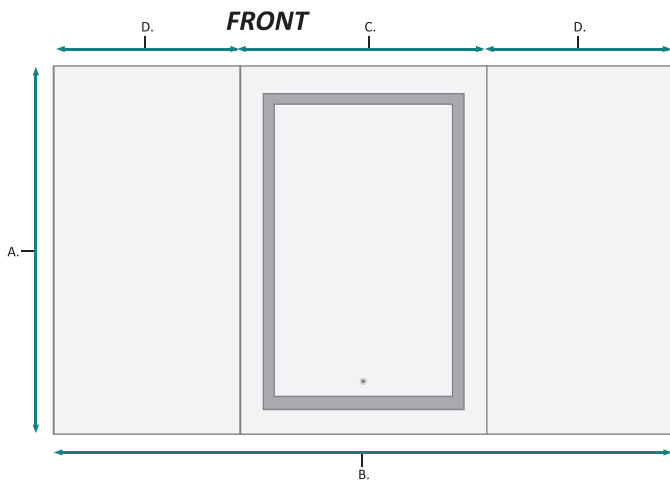

CABINET CONFIGURATION

- Included models in this configuration:
Cabinet 1 = 1836L Cabinet 2 = 2436L Cabinet 3 = 1836R

SVANGE 6036LLR Wall Mirror - Specification Sheet

SVANGE 6036LLR Wall Mirror - Specification Sheet

SURFACE MOUNT

FRONT & BACK

MODEL	A	B	C	D	E	F
SVANGE6036LLR	36	60-1/4	24	18	36	60-1/4

These measurements are for reference, for best results we suggest you measure actual product as small variations in size are possible

SVANGE 6036LLR Wall Mirror - Specification Sheet

RECESSED MOUNT

FRONT & BACK

MODEL	A	B	C	D	E	F	G
SVANGE6036LLR	36	60-1/4	24	18	35-1/8	59-1/4	3-1/2

These measurements are for reference, for best results we suggest you measure actual product as small variations in size are possible

These measurements are for reference, for best results we suggest you measure actual product as small variations in size are possible