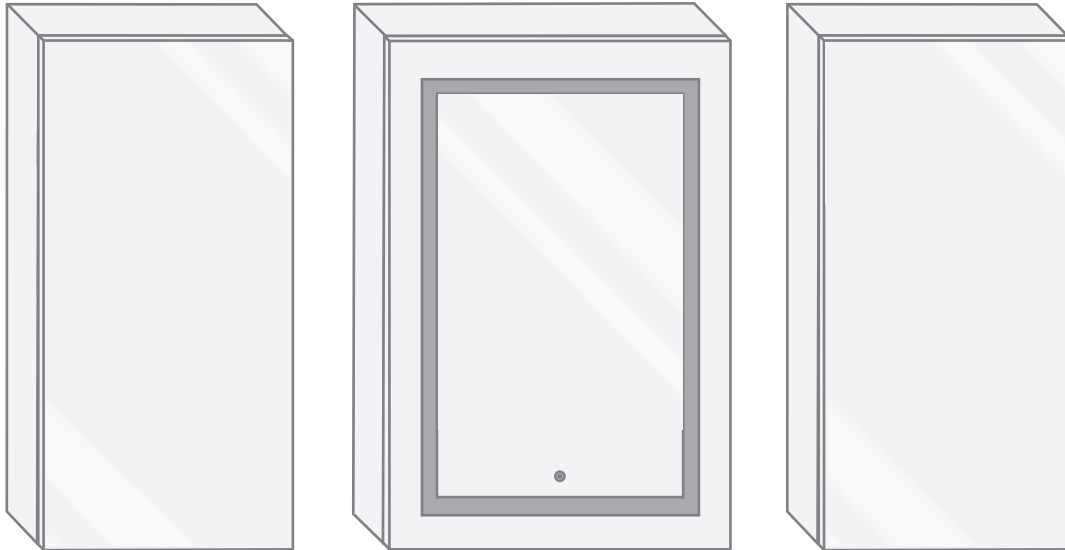

CABINET CONFIGURATION

- Included models in this configuration:
  Cabinet 1 = 1836L Cabinet 2 = 2436L Cabinet 3 = 1836R