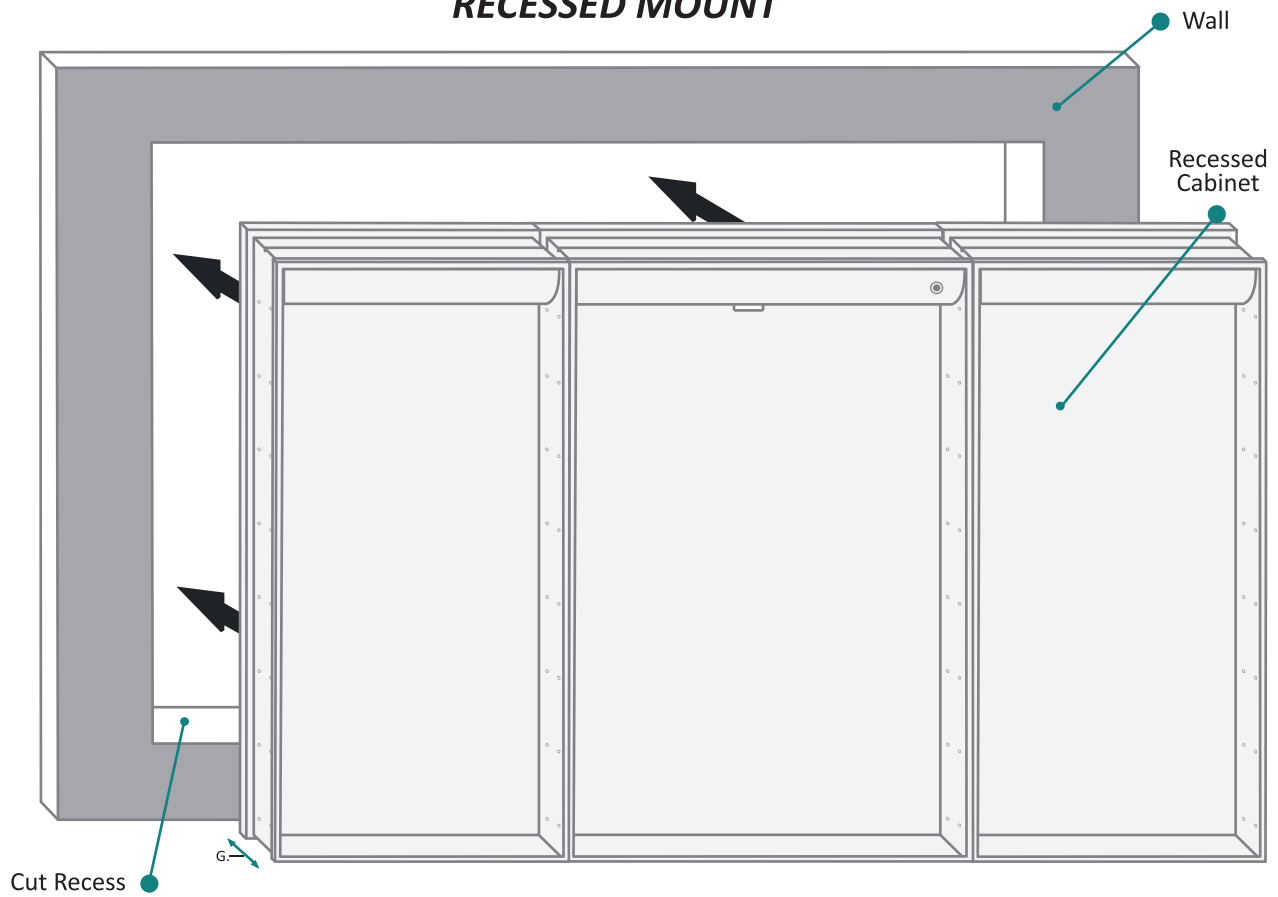

SURFACE MOUNT

FRONT & BACK

MODEL	A	B	C	D	E	F
SVANGE6036LLR	36	60-1/4	24	18	36	60-1/4

These measurements are for reference, for best results we suggest you measure actual product as small variations in size are possible

SVANGE 6036LLR Wall Mirror - Specification Sheet

RECESSED MOUNT

FRONT & BACK

MODEL	A	B	C	D	E	F	G
SVANGE6036LLR	36	60-1/4	24	18	35-1/8	59-1/4	3-1/2

These measurements are for reference, for best results we suggest you measure actual product as small variations in size are possible