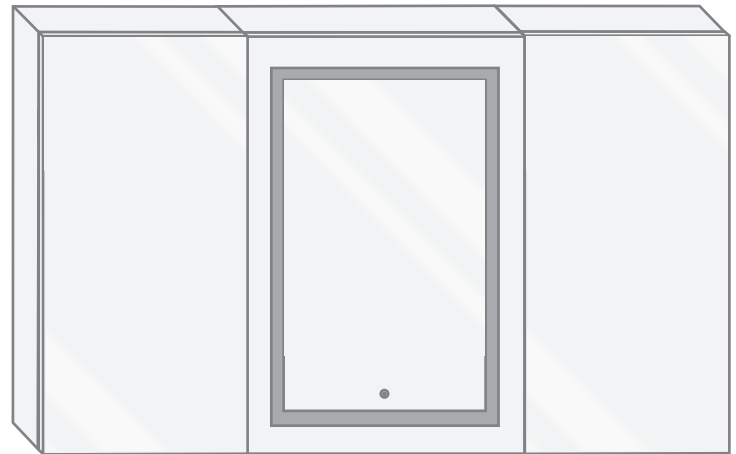

Features

- Dimmable LED task lighting
- Integrated touch sensor control with memory
- Energy efficient LED lighting 6000K
- 3100 Lumens
- CRI 90+
- Integrated Defogger

Construction

- Quality polished edge mirror
- Single phase wire installation
- 5 MM Silver Backed Copper Free
- Installation Either Surface Mount (Side Mirror Trim Panels included) or Recessed
- Includes installation hardware

Codes/Standards Applicable

- Conforms to UL Std. 962
- Cert. to CSA Std. C22.2 No.250.0-08
- ETL Intertek 5004931

Electrical System

- 120Vac, 60Hz, 53W
- Electric Current: 0.44A
- Wattage: 53W

Model

- SVANGE 6036LLR Left Swinging Door
- Included models in this configuration:
Cabinet 1 = 1836L Cabinet 2 = 2436L
Cabinet 3 = 1836R