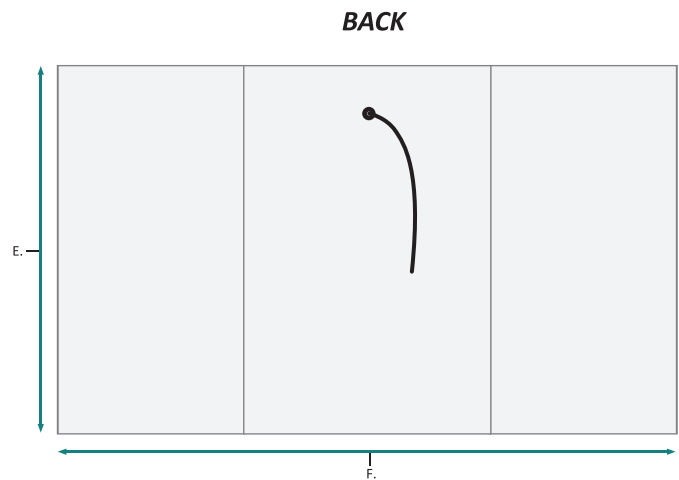

SURFACE MOUNT

FRONT & BACK

MODEL	A	B	C	D	E	F
SVANGE6036LLR	36	60-1/4	24	18	36	60-1/4

These measurements are for reference, for best results we suggest you measure actual product as small variations in size are possible