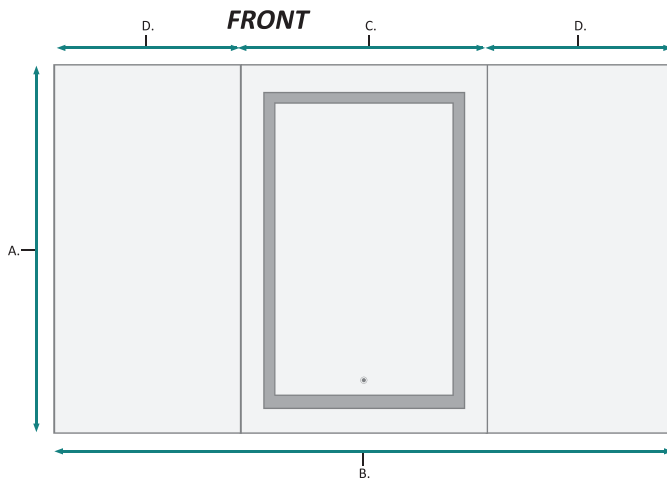

SURFACE MOUNT

FRONT & BACK

MODEL	A	B	C	D	E	F
SVANGE6036LLR	36	60-1/4	24	18	36	60-1/4

These measurements are for reference, for best results we suggest you measure actual product as small variations in size are possible

SVANGE 6036LLR Wall Mirror - Specification Sheet

RECESSED MOUNT

FRONT & BACK

MODEL	A	B	C	D	E	F	G
SVANGE6036LLR	36	60-1/4	24	18	35-1/8	59-1/4	3-1/2

These measurements are for reference, for best results we suggest you measure actual product as small variations in size are possible

These measurements are for reference, for best results we suggest you measure actual product as small variations in size are possible