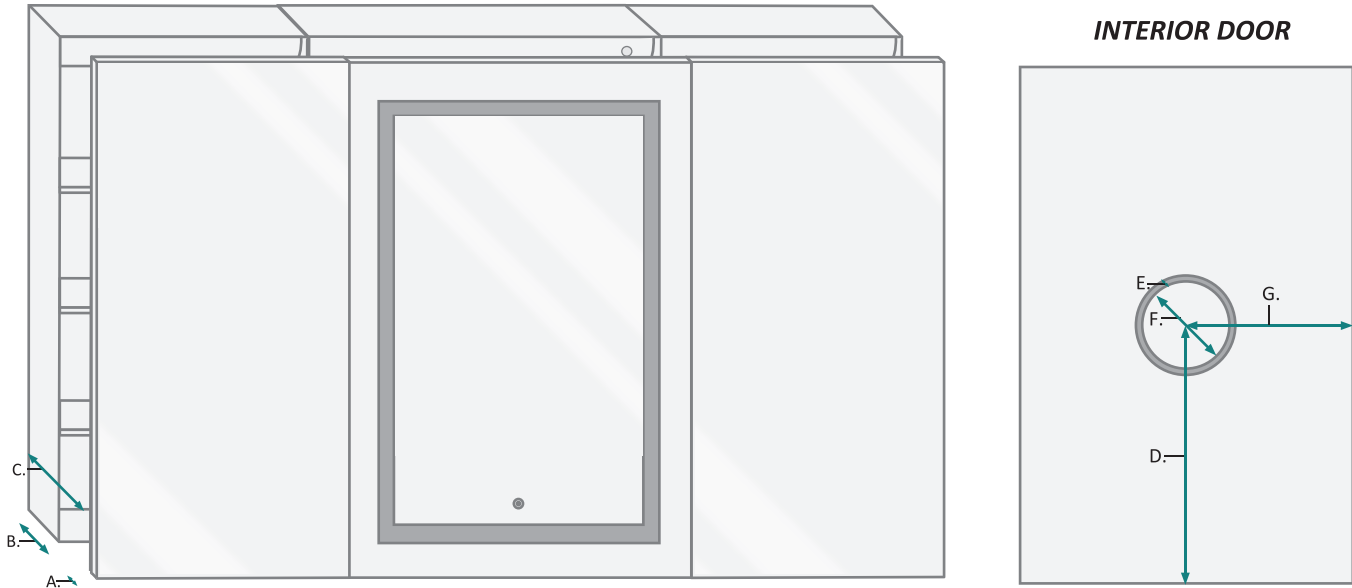

SVANGE 6036LLR Wall Mirror - Specification Sheet

DOOR & CABINET

MODEL	A	B	C	D	E	F	G
SVANGE6036LLR	7/8	3-1/2	5	18	3-1/8	5-1/4	13