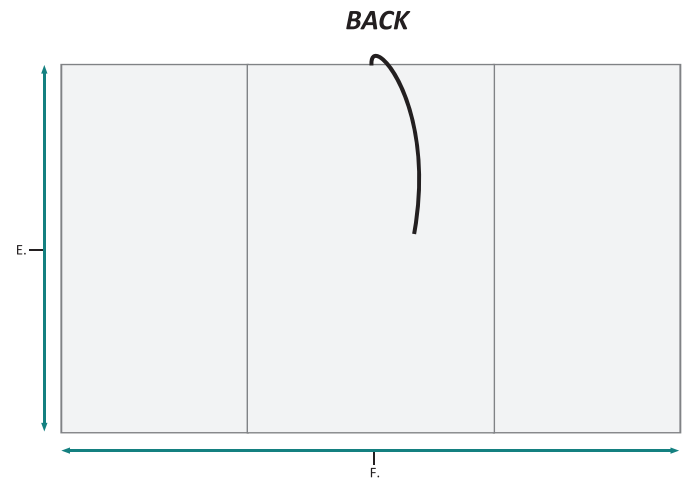

RECESSED MOUNT

FRONT & BACK

MODEL	A	B	C	D	E	F	G
SVANGE6036LLR	36	60-1/4	24	18	35-1/8	59-1/4	3-1/2

These measurements are for reference, for best results we suggest you measure actual product as small variations in size are possible