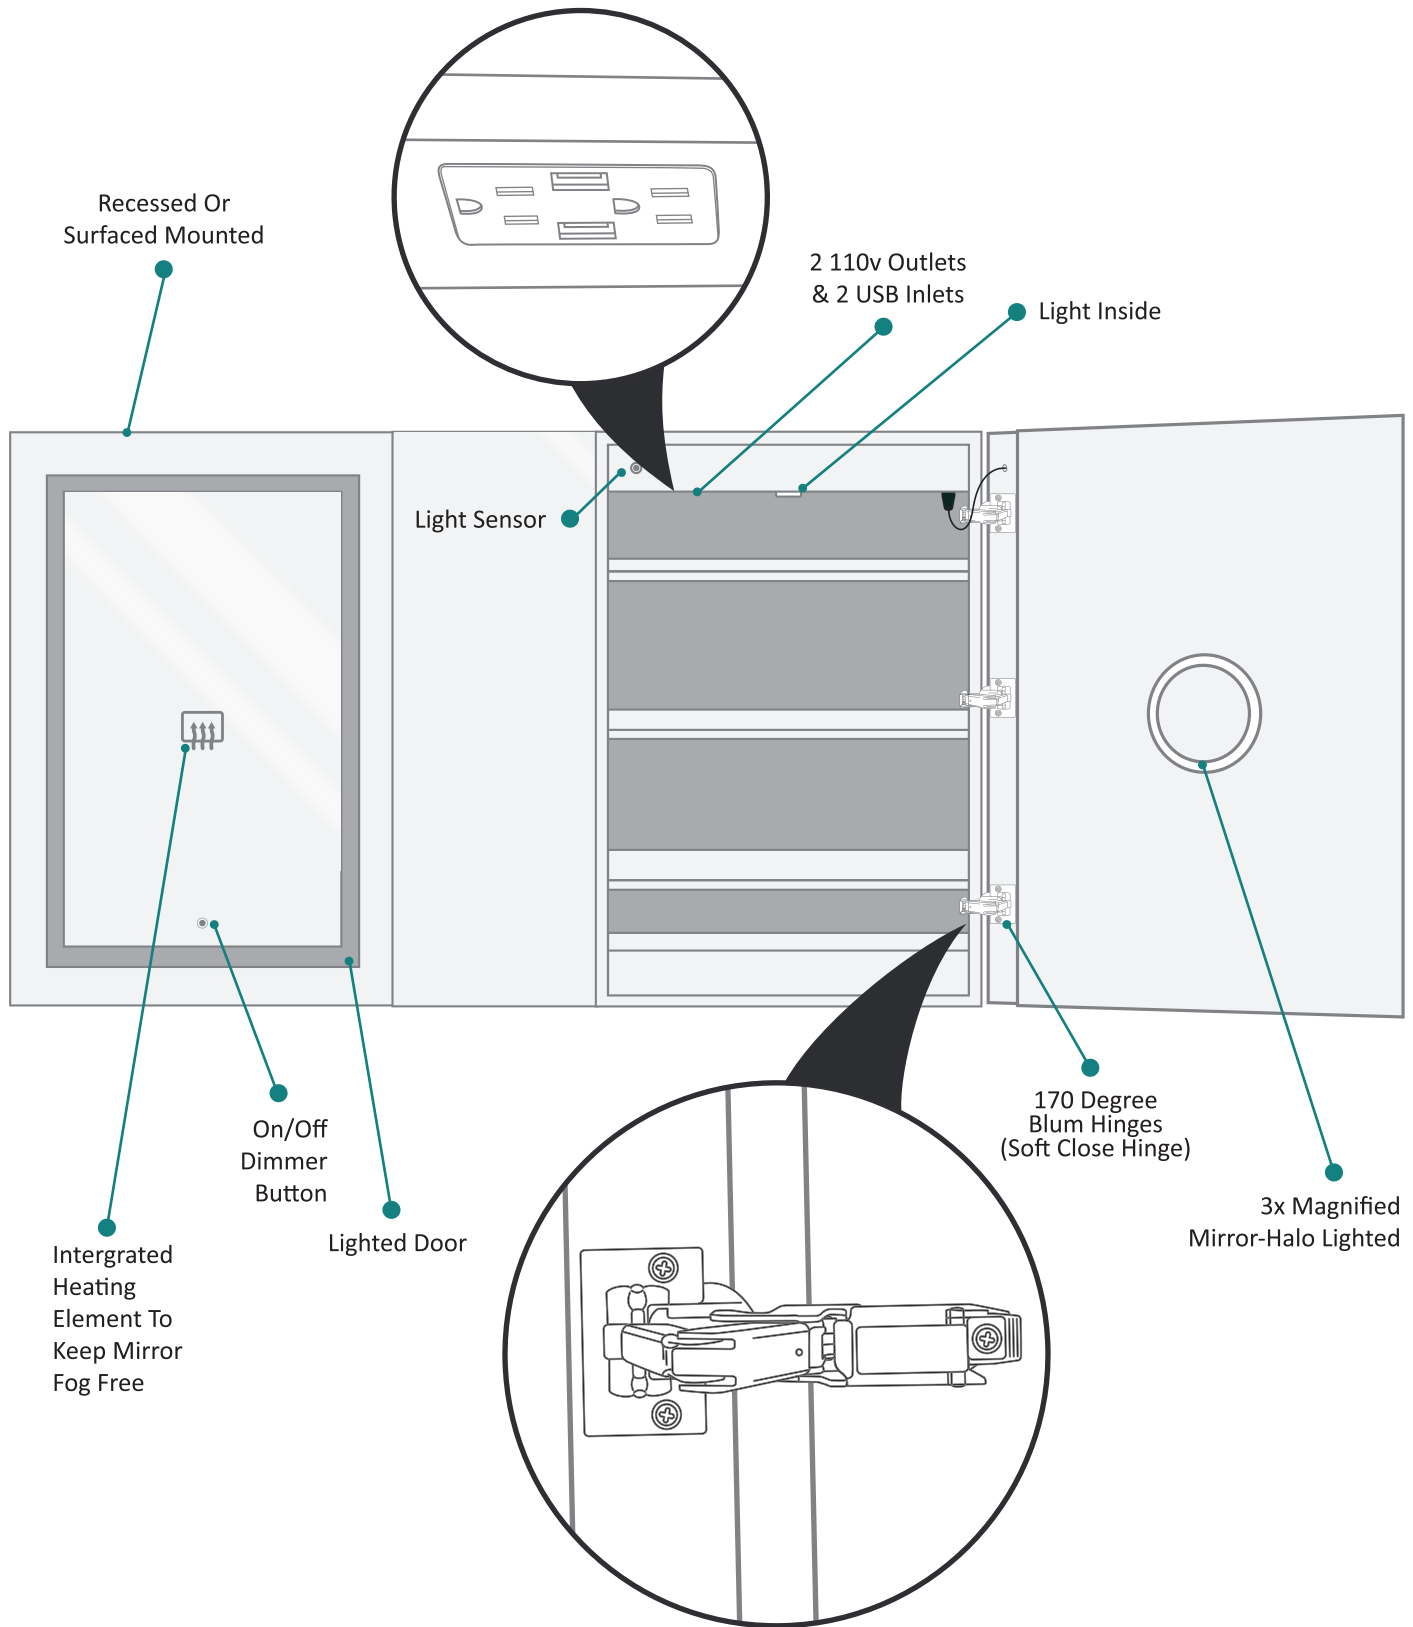

SVANGE 6036DLLR Wall Mirror - Specification Sheet