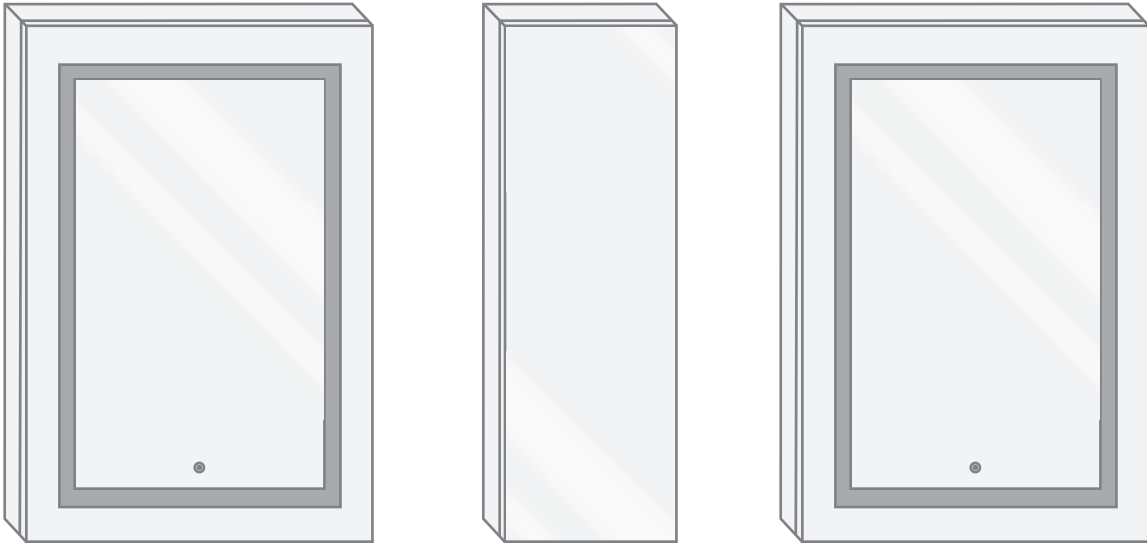

Features

- Dimmable LED task lighting
- Integrated touch sensor control with memory
- Energy efficient LED lighting 6000K
- 3100 Lumens
- CRI 90+
- Integrated Defogger

Construction

- Quality polished edge mirror
- Single phase wire installation
- 5 MM Silver Backed Copper Free
- Installation Either Surface Mount (Side Mirror Trim Panels included) or Recessed
- Includes installation hardware

Model

- SVANGE 6036DLLR Right & Left Swinging Doors
- Included models in this configuration:
Cabinet 1 = 2436L Cabinet 2 = 1236L
Cabinet 3 = 2436R

Outlet

- Performance Requirements: Contains the required Supervisory Circuit with the Auto-Monitoring Function as noted by UL 1310
- Input Voltage: Min 112Vac, Nom 125Vac, Max 137Vac
- Frequency: 60Hz
- Front Receptacle Current: 102-132VAC Nominal 15A
- USB Output Current: 5VDC Nominal 4A

CABINET CONFIGURATION

- Included models in this configuration:
Cabinet 1 = 2436L Cabinet 2 = 1236L Cabinet 3 = 2436R

SVANGE 6036DLLR Wall Mirror - Specification Sheet

SVANGE 6036DLLR Wall Mirror - Specification Sheet