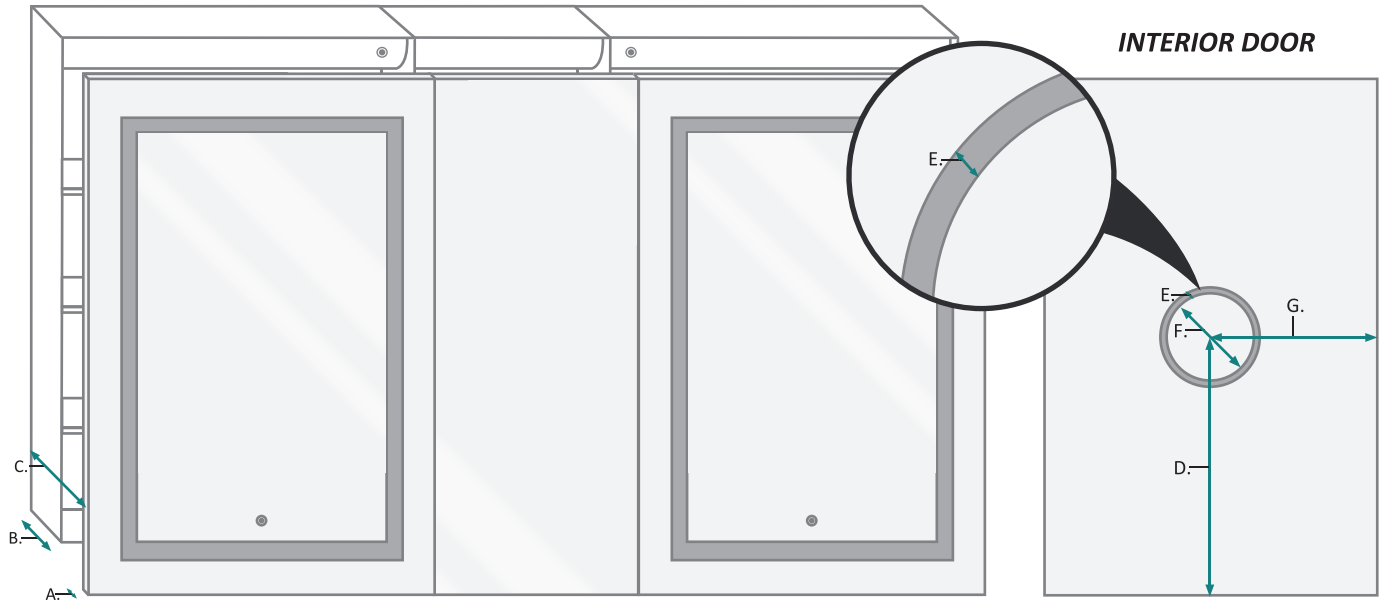

SVANGE 6036DLLR Wall Mirror - Specification Sheet

DOOR & CABINET

MODEL	A	B	C	D	E	F	G
SVANGE6036DLLR	7/8	3-1/2	5	18	3/8	5-1/4	13