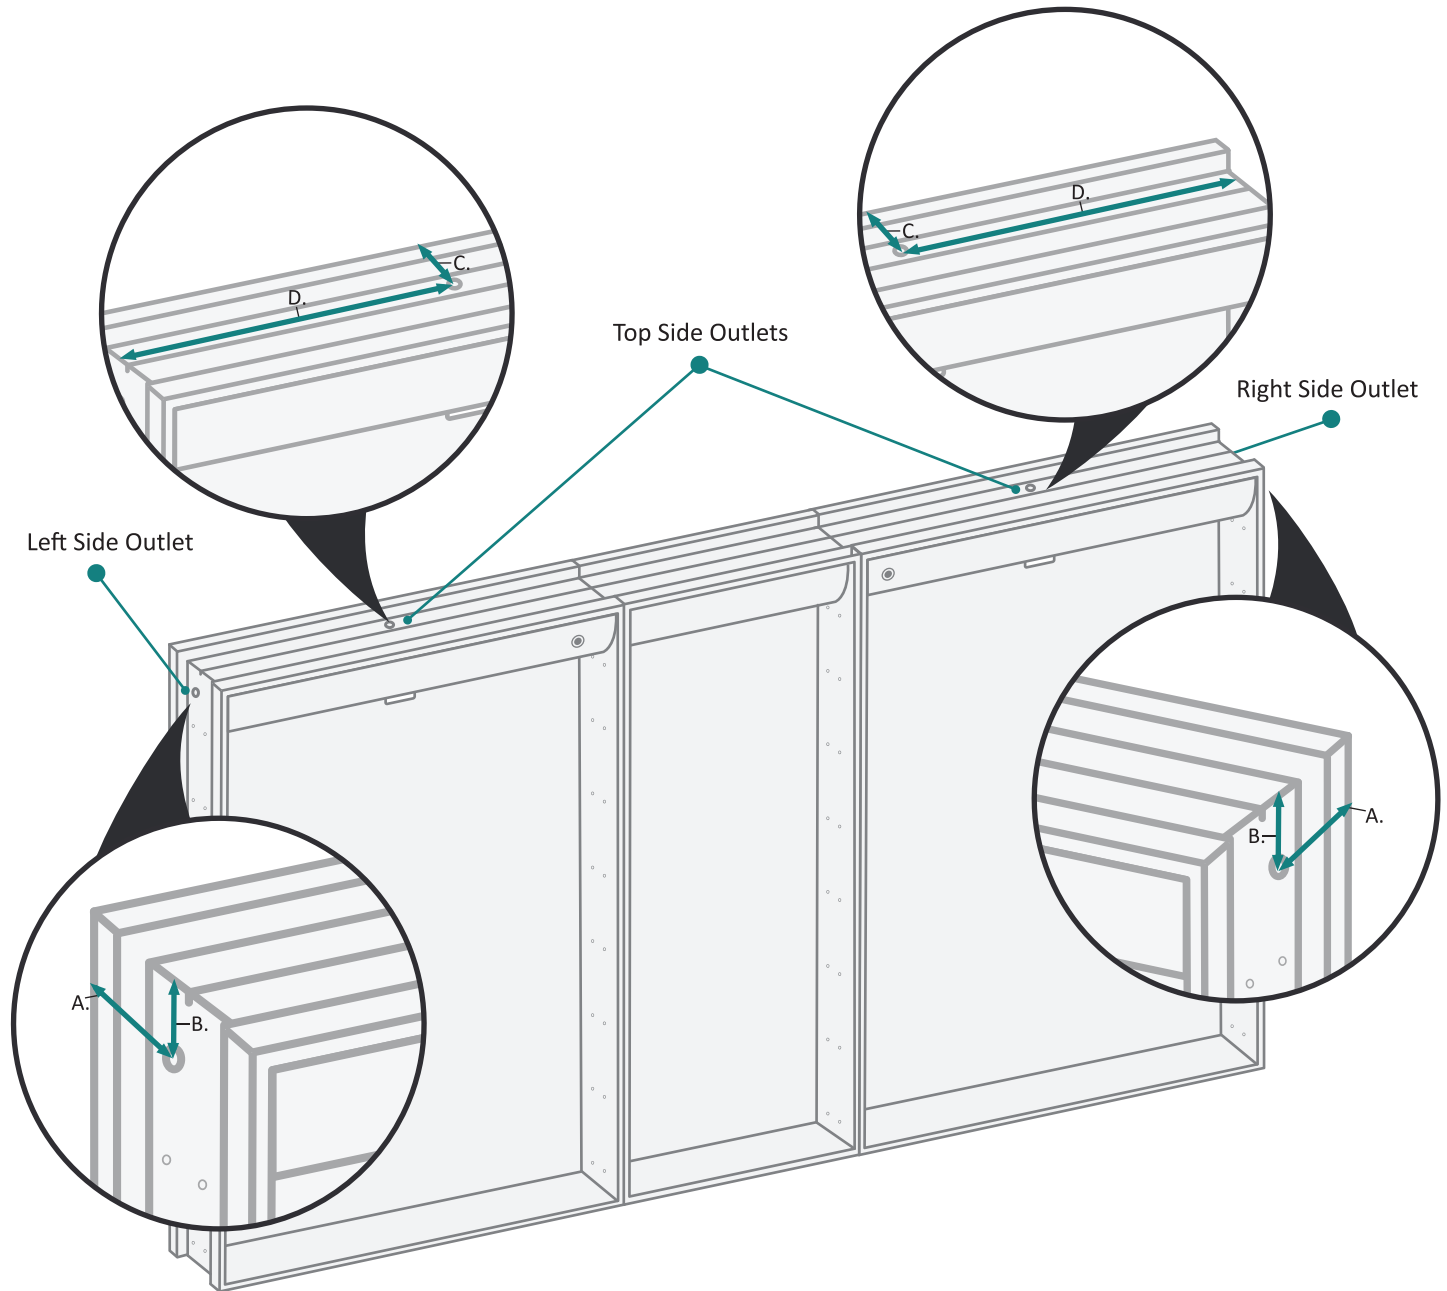

SVANGE 6036DLLR Wall Mirror - Specification Sheet

RECESSED MOUNT

FRONT & BACKS

MODEL	A	B	C	D	E	F	G
SVANGE6036DLLR	36	60-1/4	24	12	35-1/8	59-1/4	3-1/2

These measurements are for reference, for best results we suggest you measure actual product as small variations in size are possible

RECESS INSTALLATION OPTIONAL ELECTRICAL CORD LOCATIONS

ELECTRICAL CORD LOCATIONS

MODEL	A	B	C	D
SVANGE6036DLLR	1-1/8	1-1/8	1-1-8	12

These measurements are for reference, for best results we suggest you measure actual product as small variations in size are possible