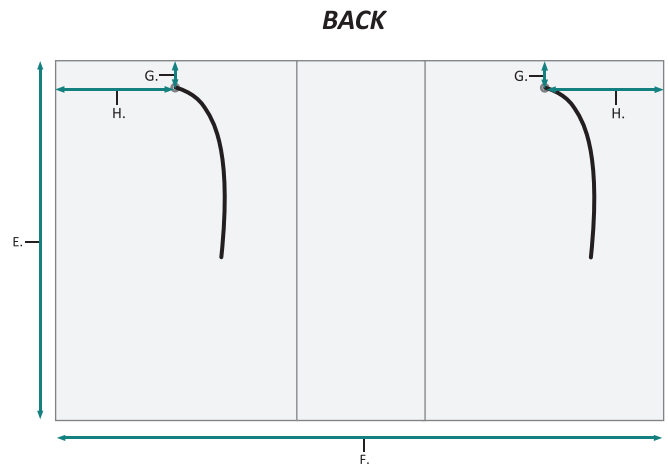

SURFACE MOUNT

FRONT & BACKS

MODEL	A	B	C	D	E	F	G	H
SVANGE6036DLLR	36	60-1/4	24	12	36	60-1/4	1-1/8	12

These measurements are for reference, for best results we suggest you measure actual product as small variations in size are possible