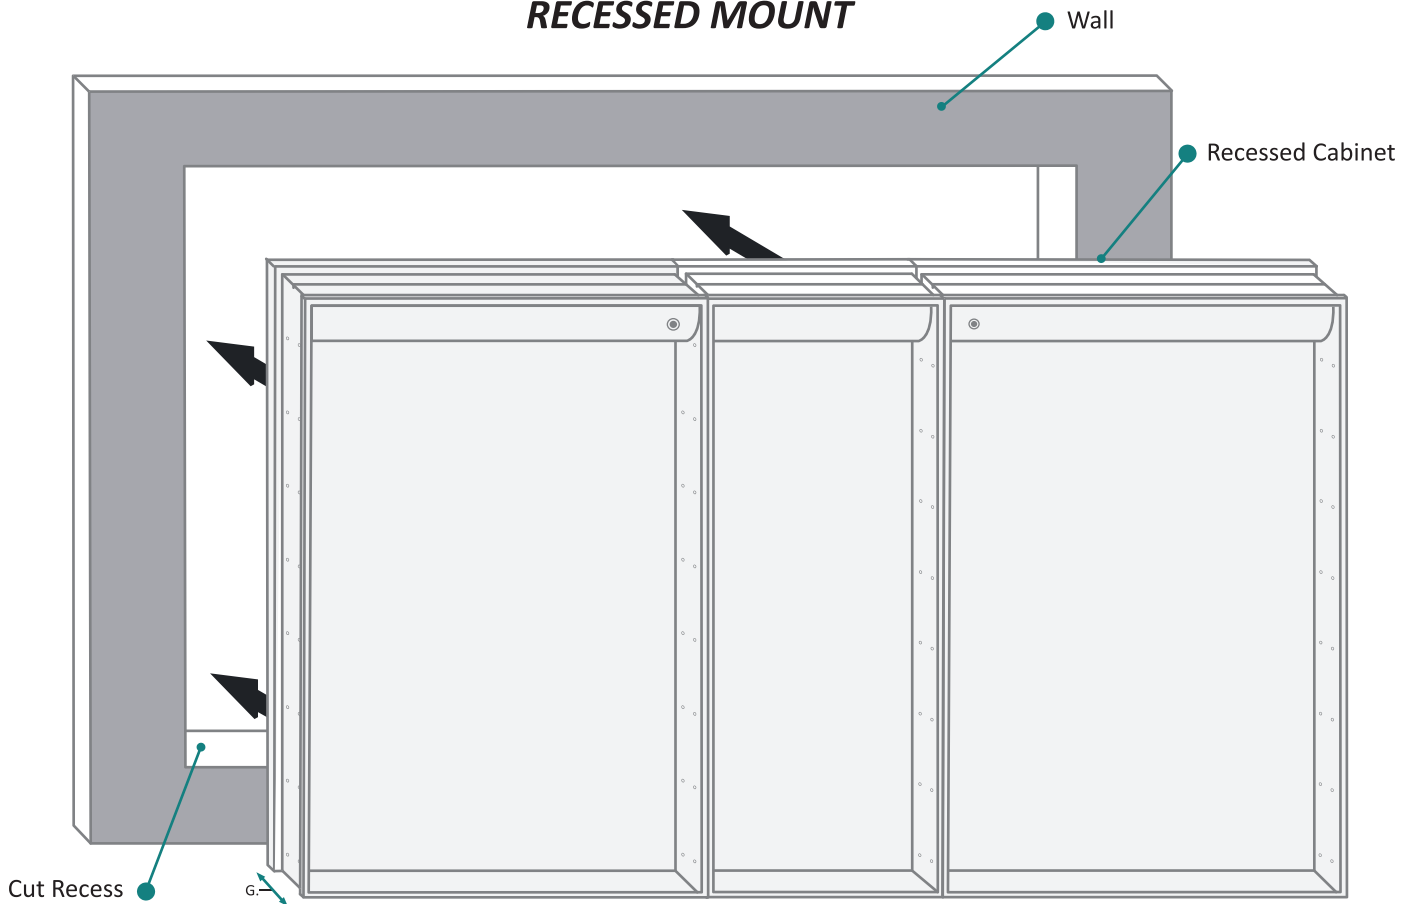

SVANGE 6036DLLR Wall Mirror - Specification Sheet

RECESSED MOUNT

FRONT & BACKS

MODEL	A	B	C	D	E	F	G
SVANGE6036DLLR	36	60-1/4	24	12	35-1/8	59-1/4	3-1/2

These measurements are for reference, for best results we suggest you measure actual product as small variations in size are possible