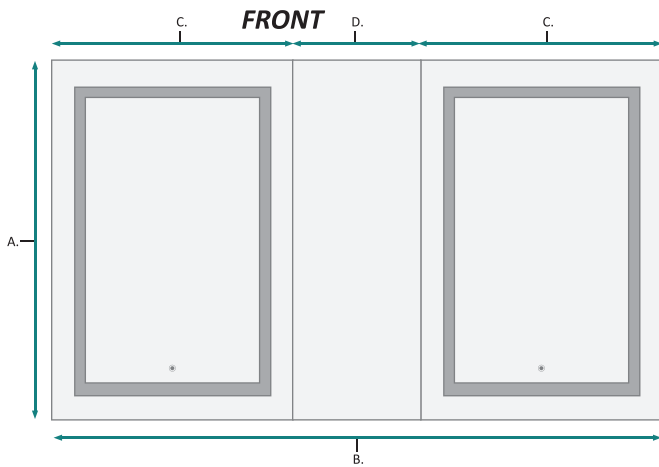

CABINET CONFIGURATION

- Included models in this configuration:
Cabinet 1 = 2436L Cabinet 2 = 1236L Cabinet 3 = 2436R

SVANGE 6036DLLR Wall Mirror - Specification Sheet

SVANGE 6036DLLR Wall Mirror - Specification Sheet

SURFACE MOUNT

FRONT & BACKS

MODEL	A	B	C	D	E	F	G	H
SVANGE6036DLLR	36	60-1/4	24	12	36	60-1/4	1-1/8	12

These measurements are for reference, for best results we suggest you measure actual product as small variations in size are possible

SVANGE 6036DLLR Wall Mirror - Specification Sheet

RECESSED MOUNT

FRONT & BACKS

MODEL	A	B	C	D	E	F	G
SVANGE6036DLLR	36	60-1/4	24	12	35-1/8	59-1/4	3-1/2

These measurements are for reference, for best results we suggest you measure actual product as small variations in size are possible