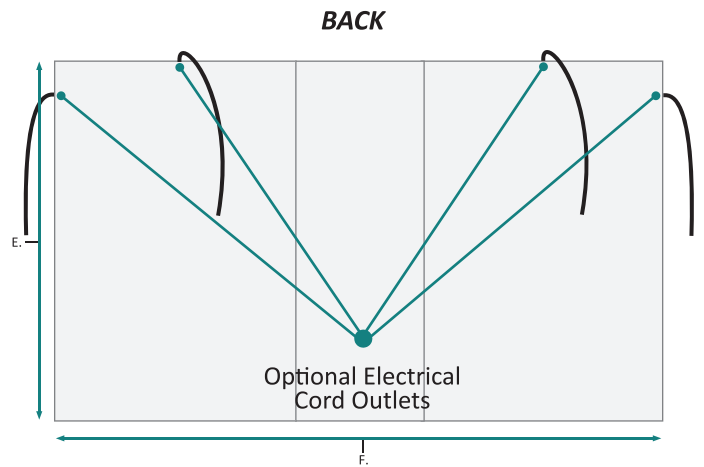

RECESSED MOUNT

FRONT & BACKS

MODEL	A	B	C	D	E	F	G
SVANGE6036DLLR	36	60-1/4	24	12	35-1/8	59-1/4	3-1/2

These measurements are for reference, for best results we suggest you measure actual product as small variations in size are possible