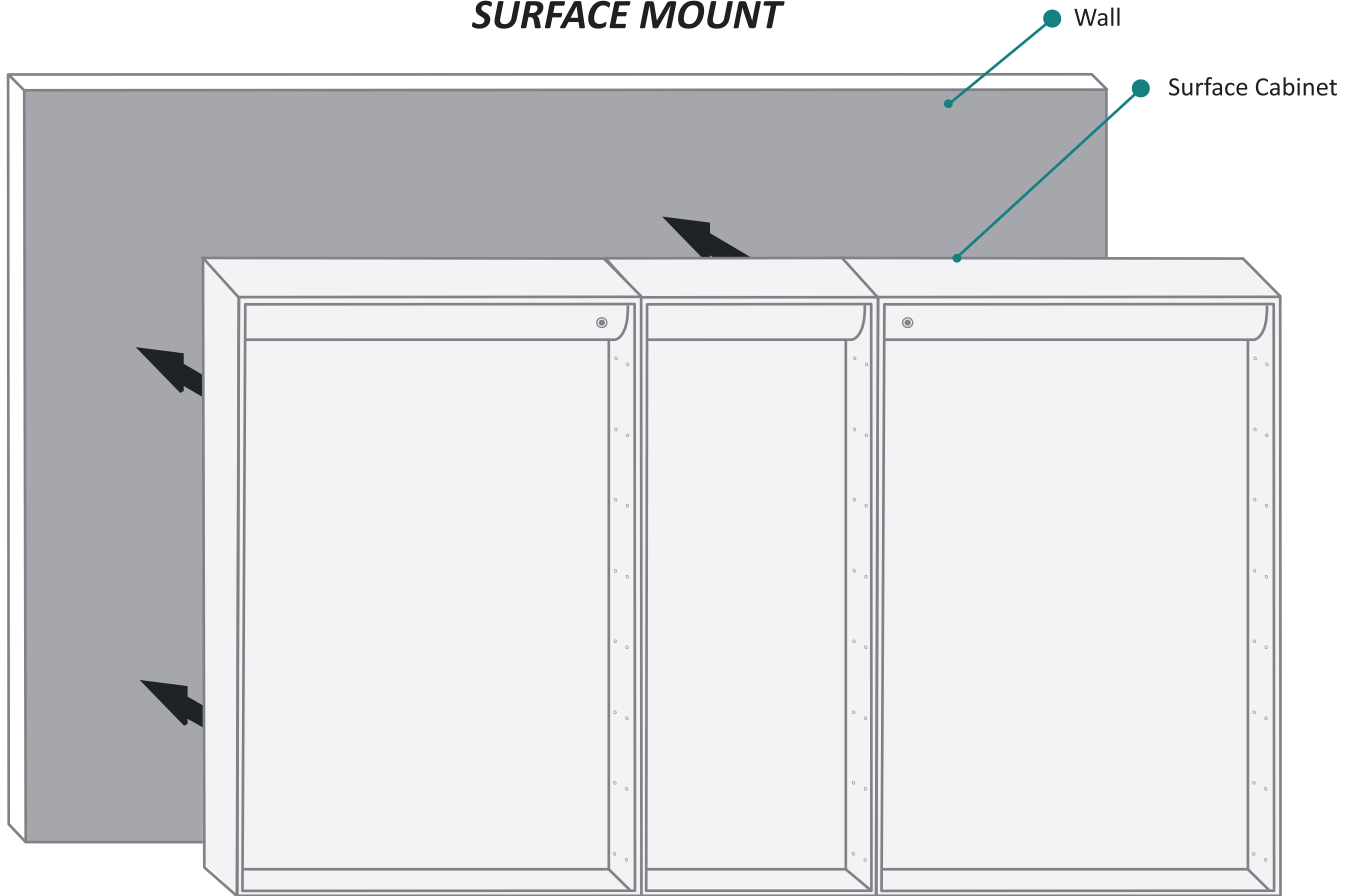

SURFACE MOUNT

FRONT & BACKS

MODEL	A	B	C	D	E	F	G	H
SVANGE6036DLLR	36	60-1/4	24	12	36	60-1/4	1-1/8	12

These measurements are for reference, for best results we suggest you measure actual product as small variations in size are possible