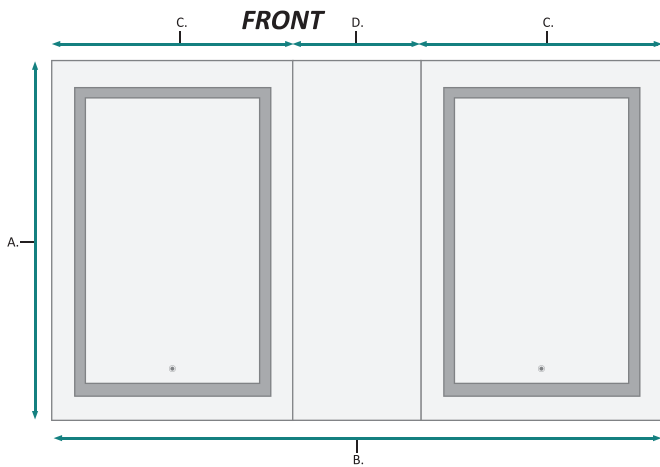

CABINET CONFIGURATION

- Included models in this configuration:
Cabinet 1 = 2436L Cabinet 2 = 1236L Cabinet 3 = 2436R

SVANGE 6036DLLR Wall Mirror - Specification Sheet

SVANGE 6036DLLR Wall Mirror - Specification Sheet

SURFACE MOUNT

FRONT & BACKS

MODEL	A	B	C	D	E	F	G	H
SVANGE6036DLLR	36	60-1/4	24	12	36	60-1/4	1-1/8	12

These measurements are for reference, for best results we suggest you measure actual product as small variations in size are possible

SVANGE 6036DLLR Wall Mirror - Specification Sheet

RECESSED MOUNT

FRONT & BACKS

MODEL	A	B	C	D	E	F	G
SVANGE6036DLLR	36	60-1/4	24	12	35-1/8	59-1/4	3-1/2

These measurements are for reference, for best results we suggest you measure actual product as small variations in size are possible