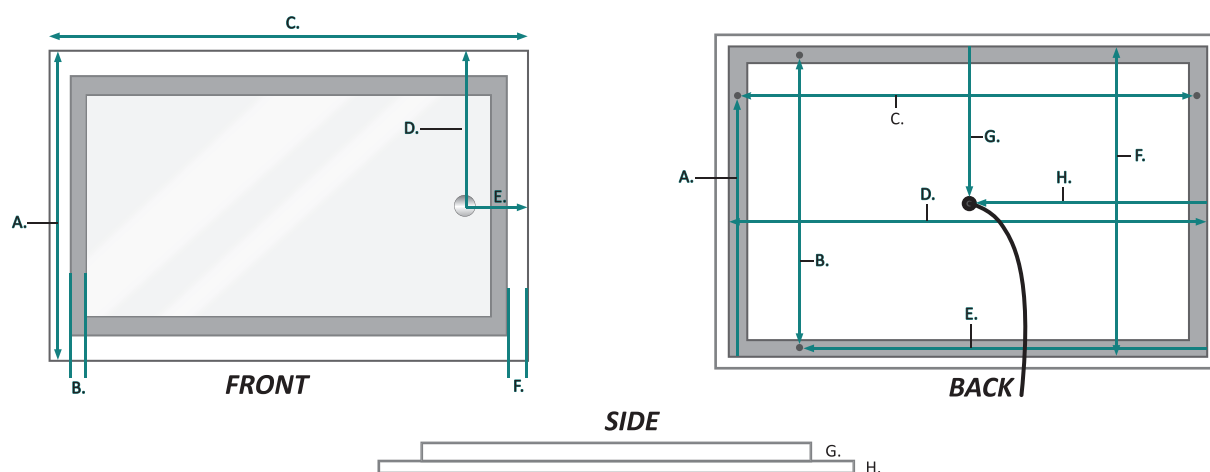

Electrical System

- 120Vac, 60Hz, 50.6W
- Electric Current: 0.46A
- Wattage: 50.6W

Model

- ICON 2436

ICON 2436 Wall Mirror - Specification Sheet

Dimensions

- Height: 24"
- Width: 36"
- Depth: 1-9/16"

FRONT & SIDE

MODEL	A	B	C	D	E	F	G	H
ICON2436	24	1-1/8	36	12	5	1-5/8	1-3/8	3/16

BACK

MODEL	A	B	C	D	E	F	G	H
ICON2436	22-3/8	23-1/4	34-1/4	35-3/8	31	19-1/4	9-5/8	17-7/8