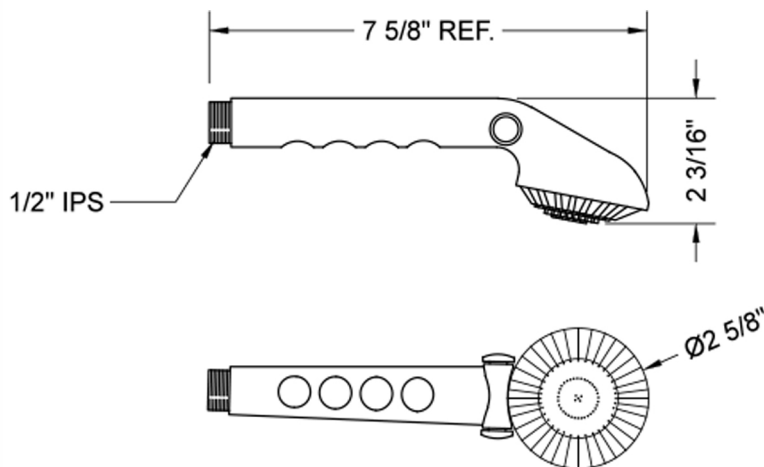

Tivoli T6 Handshower - 1.5 GPM

Model #: T006-1.5-

FEATURES:

- Single function handshower
- 1/2" IPS Male threads
- Light weight design
- Perfect for children, elderly & pets
- Available flow rates: 2.5, 2.0, 1.75 & 1.5 GPM

AVAILABLE FINISHES:

White (WH)

SPECIFICATION DRAWING:

SPRAY PATTERNS:

Full Rain