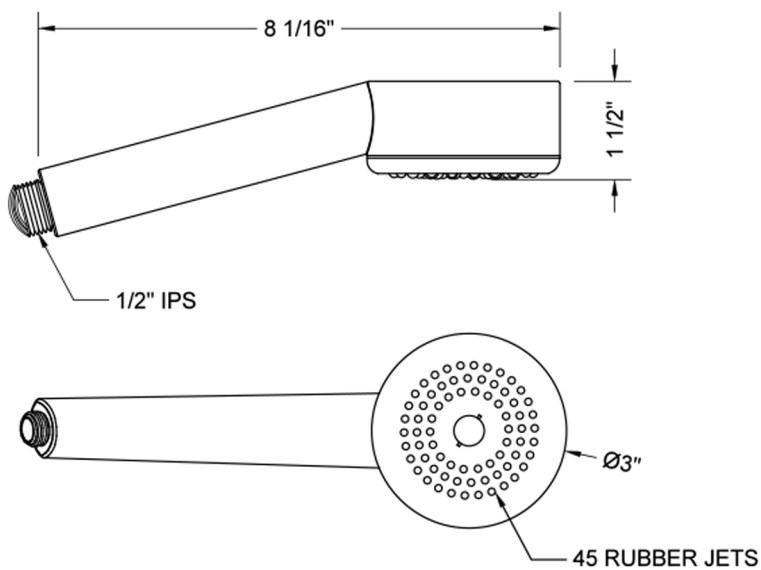

Cylindrica 1 Handshower- 1.75 GPM

Model #: S461-1.75-

FEATURES:

- Single function handshower with 3" face
- 1/2" IPS male threads
- Contemporary design
- Available flow rates: 2.5, 2.0, 1.75 & 1.5 GPM

AVAILABLE FINISHES:

SPECIFICATION DRAWING:

SPRAY PATTERNS: