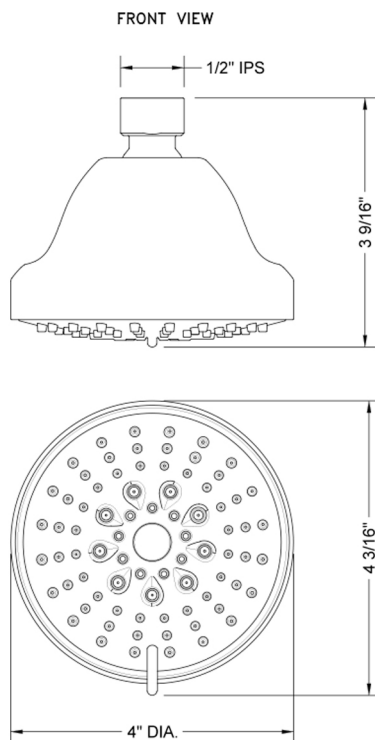

# SHOWERALL® 6 Function Showerhead with JX7® Technology- 1.5 GPM

Model #: S165-1.5-

## FEATURES:

- 4" diameter 6 function showerhead with pause control to conserve water
- Pause control is not a positive shut-off
- 1/2" IPS adjustable brass ball joint to adjust angle of showerhead
- Available flow rates: 2.5, 2.0, 1.75 & 1.5 GPM
- 2.0 GPM—WaterSense approved
- JX7® Technology

## SPECIFICATION DRAWING: