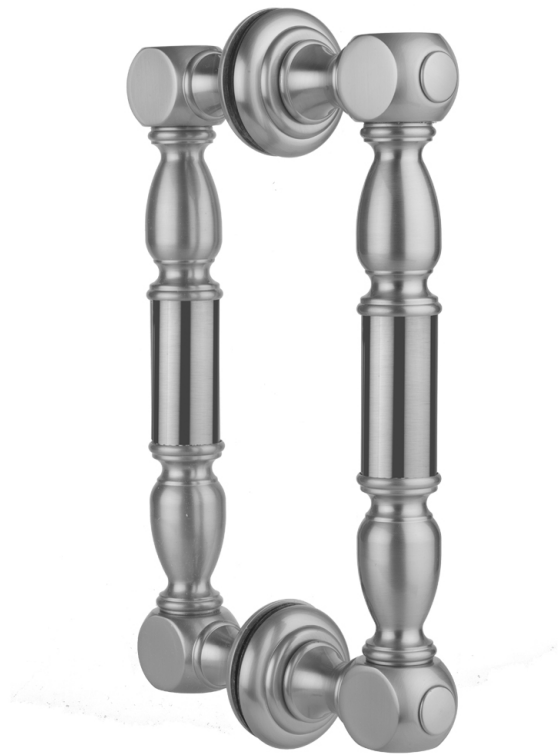

12" H2O Back to Back Shower Door Pull wth Finials

Model #: H20-BB-12-

FEATURES:

- Can be mounted vertically or horizontally
- Can be used as a towel bar when mounted horizontally
- Not to be used as a grab bar
- All brass construction, full polished & plated
- Includes rubber gaskets for glass door installation
- Custom sizes available- Contact JACLO for pricing & availability

AVAILABLE FINISHES:

| | | |
|-------------------------|-------------------------|-----------------------|
| Polished Chrome (PCH) | Satin Chrome (SC) | Bronze Umber (BU) |
| Satin Nickel (SN) | Pewter (PEW) | Caramel Bronze (CB) |
| Polished Nickel (PN) | Antique Brass (AB) | Antique Copper (ACU) |
| Oil-Rubbed Bronze (ORB) | Polished Brass (PB) | Polished Copper (PCU) |
| Vintage Bronze (VB) | Satin Brass (SB) | Rose Gold (RG) |
| Matte Black (MBK) | Satin Gold (SG) | Polished Gold (PG) |
| Black Nickel (BKN) | Bombay Gold (BG) | Jewelers Gold (JG) |
| Europa Bronze (EB) | White (WH) | Sedona Beige (SDB) |
| Tristan Brass (TB) | Unlacquered Brass (ULB) | Satin Cooper (SCU) |