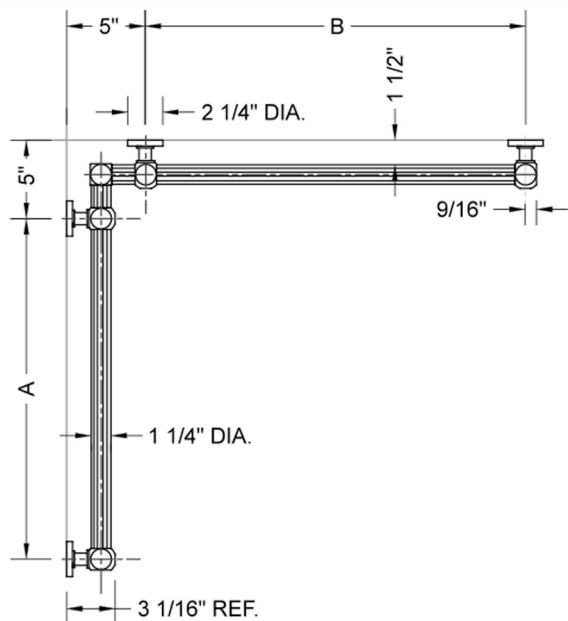

G71 32" x 32" Inside Corner Grab Bar

Model #: **G71-32-32-IC-**

FEATURES:

- ADA compliant when properly installed
- All brass construction, fully polished & plated
- All grab bars can be custom sized. Contact JACLO for pricing & availability
- Optional handshower sliders and toilet paper/wash cloth holders can be added only upon initial order
- Grab bars over 32" REQUIRE a middle post

SPECIFICATION DRAWING:

BRASS LUXURY GRAB BAR							
PART. #	DESCRIPTION	A	B	PART. #	DESCRIPTION	A	B
G71-12-12-IC	CENTER OF POST	12"	12"	G71-24-36-IC	CENTER OF POST	24"	36"
G71-12-16-IC	CENTER OF POST	12"	16"	G71-24-48-IC	CENTER OF POST	24"	48"
G71-12-24-IC	CENTER OF POST	12"	24"	G71-24-60-IC	CENTER OF POST	24"	60"
G71-12-32-IC	CENTER OF POST	12"	32"				
				G71-32-32-IC	CENTER OF POST	32"	32"
G71-12-36-IC	CENTER OF POST	12"	36"	G71-32-36-IC	CENTER OF POST	32"	36"
G71-12-48-IC	CENTER OF POST	12"	48"	G71-32-48-IC	CENTER OF POST	32"	48"
G71-12-60-IC	CENTER OF POST	12"	60"	G71-32-60-IC	CENTER OF POST	32"	60"
G71-16-16-IC	CENTER OF POST	16"	16"	G71-36-36-IC	CENTER OF POST	36"	36"
G71-16-24-IC	CENTER OF POST	16"	24"	G71-36-48-IC	CENTER OF POST	36"	48"
G71-16-32-IC	CENTER OF POST	16"	32"	G71-36-60-IC	CENTER OF POST	36"	60"
G71-16-36-IC	CENTER OF POST	16"	36"	G71-48-48-IC	CENTER OF POST	48"	48"
G71-16-48-IC	CENTER OF POST	16"	48"	G71-48-60-IC	CENTER OF POST	48"	60"
G71-16-60-IC	CENTER OF POST	16"	60"				
				G71-60-60-IC	CENTER OF POST	60"	60"
G71-24-24-IC	CENTER OF POST	24"	24"				
G71-24-32-IC	CENTER OF POST	24"	32"				