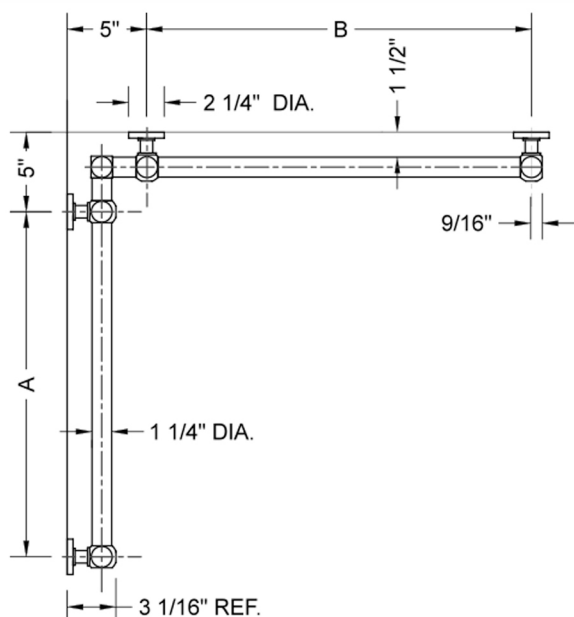

G70 24" x 32" Inside Corner Grab Bar

Model #: G70-24-32-IC-

FEATURES:

- ADA compliant when properly installed
- All brass construction, fully polished & plated
- All grab bars can be custom sized. Contact JACLO for pricing & availability
- Optional handshower sliders and toilet paper/wash cloth holders can be added only upon initial order
- Grab bars over 32" REQUIRE a middle post

SPECIFICATION DRAWING:

BRASS LUXURY GRAB BAR							
PART. #	DESCRIPTION	A	B	PART. #	DESCRIPTION	A	B
G70-12-12-IC	CENTER OF POST	12"	12"	G70-24-36-IC	CENTER OF POST	24"	36"
G70-12-16-IC	CENTER OF POST	12"	16"	G70-24-48-IC	CENTER OF POST	24"	48"
G70-12-24-IC	CENTER OF POST	12"	24"	G70-24-60-IC	CENTER OF POST	24"	60"
G70-12-32-IC	CENTER OF POST	12"	32"				
G70-12-36-IC	CENTER OF POST	12"	36"	G70-32-32-IC	CENTER OF POST	32"	32"
G70-12-48-IC	CENTER OF POST	12"	48"	G70-32-36-IC	CENTER OF POST	32"	36"
G70-12-60-IC	CENTER OF POST	12"	60"	G70-32-48-IC	CENTER OF POST	32"	48"
				G70-32-60-IC	CENTER OF POST	32"	60"
G70-16-16-IC	CENTER OF POST	16"	16"				
G70-16-24-IC	CENTER OF POST	16"	24"	G70-36-36-IC	CENTER OF POST	36"	36"
G70-16-32-IC	CENTER OF POST	16"	32"	G70-36-48-IC	CENTER OF POST	36"	48"
				G70-36-60-IC	CENTER OF POST	36"	60"
G70-16-36-IC	CENTER OF POST	16"	36"				
G70-16-48-IC	CENTER OF POST	16"	48"	G70-48-48-IC	CENTER OF POST	48"	48"
G70-16-60-IC	CENTER OF POST	16"	60"	G70-48-60-IC	CENTER OF POST	48"	60"
G70-24-24-IC	CENTER OF POST	24"	24"	G70-60-60-IC	CENTER OF POST	60"	60"
G70-24-32-IC	CENTER OF POST	24"	32"				