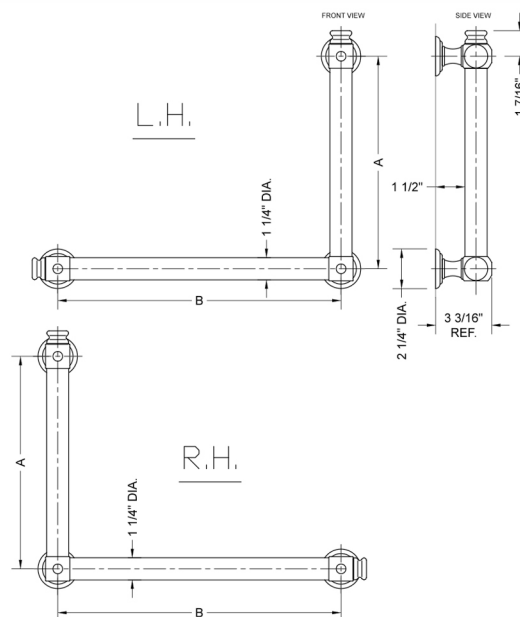

G60 16H x 32W 90° Right Hand Grab Bar

Model #: **G60-16H-32W-RH-**

FEATURES:

- ADA compliant when properly installed
- All brass construction, fully polished & plated
- All grab bars can be custom sized. Contact JACLO for pricing & availability
- Optional handshower sliders and toilet paper/wash cloth holders can be added only upon initial order
- Grab bars over 32" REQUIRE a middle post

SPECIFICATION DRAWING:

BRASS LUXURY GRAB BAR			
PART. #	DESCRIPTION	A H	B W
G60-12H-12W	CENTER TO CENTER	12"	12"
G60-12H-16W	CENTER TO CENTER	12"	16"
G60-12H-24W	CENTER TO CENTER	12"	24"
G60-12H-32W	CENTER TO CENTER	12"	32"
G60-16H-12W	CENTER TO CENTER	16"	12"
G60-16H-16W	CENTER TO CENTER	16"	16"
G60-16H-24W	CENTER TO CENTER	16"	24"
G60-16H-32W	CENTER TO CENTER	16"	32"
G60-24H-12W	CENTER TO CENTER	24"	12"
G60-24H-16W	CENTER TO CENTER	24"	16"
G60-24H-24W	CENTER TO CENTER	24"	24"
G60-24H-32W	CENTER TO CENTER	24"	32"
G60-32H-12W	CENTER TO CENTER	32"	12"
G60-32H-16W	CENTER TO CENTER	32"	16"
G60-32H-24W	CENTER TO CENTER	32"	24"
G60-32H-32W	CENTER TO CENTER	32"	32"