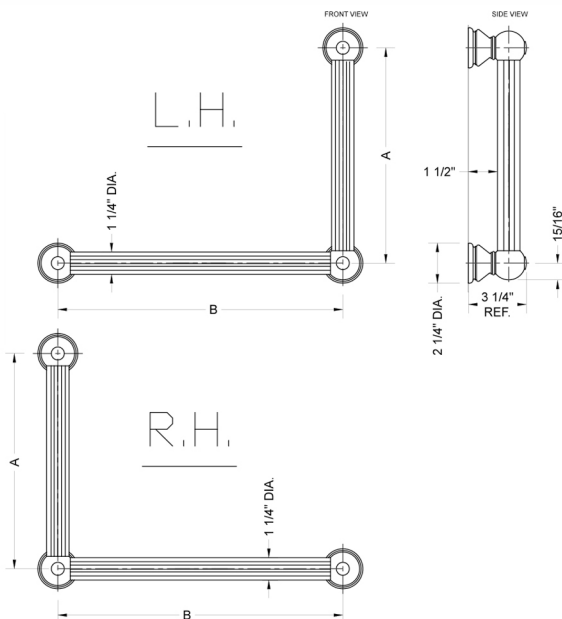

G33 24H x 32W 90° Right Hand Grab Bar

Model #: **G33-24H-32W-RH-**

FEATURES:

- ADA compliant when properly installed
- All brass construction, fully polished & plated
- All grab bars can be custom sized. Contact JACLO for pricing & availability
- Optional handshower sliders and toilet paper/wash cloth holders can be added only upon initial order
- Grab bars over 32" REQUIRE a middle post

SPECIFICATION DRAWING:

BRASS LUXURY GRAB BAR			
PART. #	DESCRIPTION	A H	B W
G33-12H-12W	CENTER TO CENTER	12"	12"
G33-12H-16W	CENTER TO CENTER	12"	16"
G33-12H-24W	CENTER TO CENTER	12"	24"
G33-12H-32W	CENTER TO CENTER	12"	32"
G33-16H-12W	CENTER TO CENTER	16"	12"
G33-16H-16W	CENTER TO CENTER	16"	16"
G33-16H-24W	CENTER TO CENTER	16"	24"
G33-16H-32W	CENTER TO CENTER	16"	32"
G33-24H-12W	CENTER TO CENTER	24"	12"
G33-24H-16W	CENTER TO CENTER	24"	16"
G33-24H-24W	CENTER TO CENTER	24"	24"
G33-24H-32W	CENTER TO CENTER	24"	32"
G33-32H-12W	CENTER TO CENTER	32"	12"
G33-32H-16W	CENTER TO CENTER	32"	16"
G33-32H-24W	CENTER TO CENTER	32"	24"
G33-32H-32W	CENTER TO CENTER	32"	32"