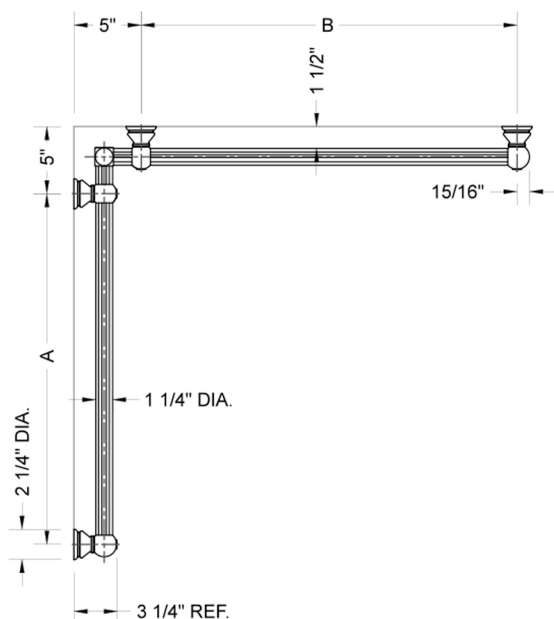

G33 24" x 48" Inside Corner Grab Bar

Model #: **G33-24-48-IC-**

FEATURES:

- ADA compliant when properly installed
- All brass construction, fully polished & plated
- All grab bars can be custom sized. Contact JACLO for pricing & availability
- Optional handshower sliders and toilet paper/wash cloth holders can be added only upon initial order
- Grab bars over 32" REQUIRE a middle post

SPECIFICATION DRAWING:

BRASS LUXURY GRAB BAR							
PART. #	DESCRIPTION	A	B	PART. #	DESCRIPTION	A	B
G33-12-12-IC	CENTER OF POST	12"	12"	G33-24-36-IC	CENTER OF POST	24"	36"
G33-12-16-IC	CENTER OF POST	12"	16"	G33-24-48-IC	CENTER OF POST	24"	48"
G33-12-24-IC	CENTER OF POST	12"	24"	G33-24-60-IC	CENTER OF POST	24"	60"
G33-12-32-IC	CENTER OF POST	12"	32"				
				G33-32-32-IC	CENTER OF POST	32"	32"
G33-12-36-IC	CENTER OF POST	12"	36"	G33-32-36-IC	CENTER OF POST	32"	36"
G33-12-48-IC	CENTER OF POST	12"	48"	G33-32-48-IC	CENTER OF POST	32"	48"
G33-12-60-IC	CENTER OF POST	12"	60"	G33-32-60-IC	CENTER OF POST	32"	60"
G33-16-16-IC	CENTER OF POST	16"	16"	G33-36-36-IC	CENTER OF POST	36"	36"
G33-16-24-IC	CENTER OF POST	16"	24"	G33-36-48-IC	CENTER OF POST	36"	48"
G33-16-32-IC	CENTER OF POST	16"	32"	G33-36-60-IC	CENTER OF POST	36"	60"
G33-16-36-IC	CENTER OF POST	16"	36"	G33-48-48-IC	CENTER OF POST	48"	48"
G33-16-48-IC	CENTER OF POST	16"	48"	G33-48-60-IC	CENTER OF POST	48"	60"
G33-16-60-IC	CENTER OF POST	16"	60"				
				G33-60-60-IC	CENTER OF POST	60"	60"
G33-24-24-IC	CENTER OF POST	24"	24"				
G33-24-32-IC	CENTER OF POST	24"	32"				