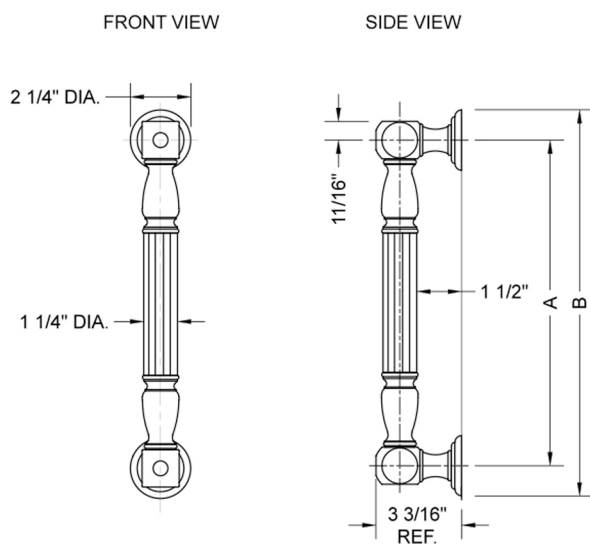

24" G21 Straight Grab Bar

Model #: G21-24-

FEATURES:

- ADA compliant when properly installed
- All brass construction, fully polished & plated
- All grab bars can be custom sized. Contact JACLO for pricing & availability
- Optional handshower sliders and toilet paper/wash cloth holders can be added only upon initial order
- Grab bars over 32" REQUIRE a middle post

SPECIFICATION DRAWING:

BRASS LUXURY GRAB BAR			
PART. #	DESCRIPTION	A	B
G21-12-XX	12" CENTER TO CENTER	12"	14 1/4"
G21-16-XX	16" CENTER TO CENTER	16"	18 1/4"
G21-18-XX	18" CENTER TO CENTER	18"	20 1/4"
G21-24-XX	24" CENTER TO CENTER	24"	26 1/4"
G21-32-XX	32" CENTER TO CENTER	32"	34 1/4"
*NOTE: GRAB BARS OVER 32" REQUIRE A MIDDLE POST			
G21-36-XX	36" CENTER TO CENTER	36"	38 1/4"
G21-42-XX	42" CENTER TO CENTER	42"	44 1/4"
G21-48-XX	48" CENTER TO CENTER	48"	50 1/4"
G21-60-XX	60" CENTER TO CENTER	60"	62 1/4"