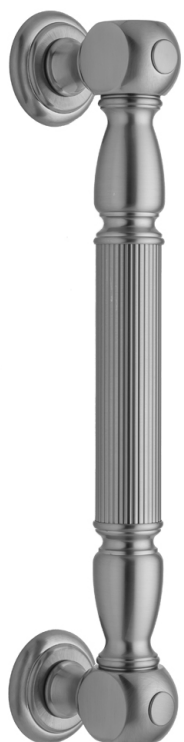

24" G21 Straight Grab Bar

Model #: G21-24-

FEATURES:

- ADA compliant when properly installed
- All brass construction, fully polished & plated
- All grab bars can be custom sized. Contact JACLO for pricing & availability
- Optional handshower sliders and toilet paper/wash cloth holders can be added only upon initial order
- Grab bars over 32" REQUIRE a middle post

AVAILABLE FINISHES:

Polished Chrome (PCH)	Satin Chrome (SC)	Bronze Umber (BU)
Satin Nickel (SN)	Pewter (PEW)	Caramel Bronze (CB)
Polished Nickel (PN)	Antique Brass (AB)	Antique Copper (ACU)
Oil-Rubbed Bronze (ORB)	Polished Brass (PB)	Polished Copper (PCU)
Vintage Bronze (VB)	Satin Brass (SB)	Rose Gold (RG)
Matte Black (MBK)	Satin Gold (SG)	Polished Gold (PG)
Black Nickel (BKN)	Bombay Gold (BG)	Jewelers Gold (JG)
Europa Bronze (EB)	White (WH)	Sedona Beige (SDB)
Tristan Brass (TB)	Unlacquered Brass (ULB)	Satin Cooper (SCU)

SPECIFICATION DRAWING:

BRASS LUXURY GRAB BAR			
PART. #	DESCRIPTION	A	B
G21-12-XX	12" CENTER TO CENTER	12"	14 1/4"
G21-16-XX	16" CENTER TO CENTER	16"	18 1/4"
G21-18-XX	18" CENTER TO CENTER	18"	20 1/4"
G21-24-XX	24" CENTER TO CENTER	24"	26 1/4"
G21-32-XX	32" CENTER TO CENTER	32"	34 1/4"
*NOTE: GRAB BARS OVER 32" REQUIRE A MIDDLE POST			
G21-36-XX	36" CENTER TO CENTER	36"	38 1/4"
G21-42-XX	42" CENTER TO CENTER	42"	44 1/4"
G21-48-XX	48" CENTER TO CENTER	48"	50 1/4"
G21-60-XX	60" CENTER TO CENTER	60"	62 1/4"