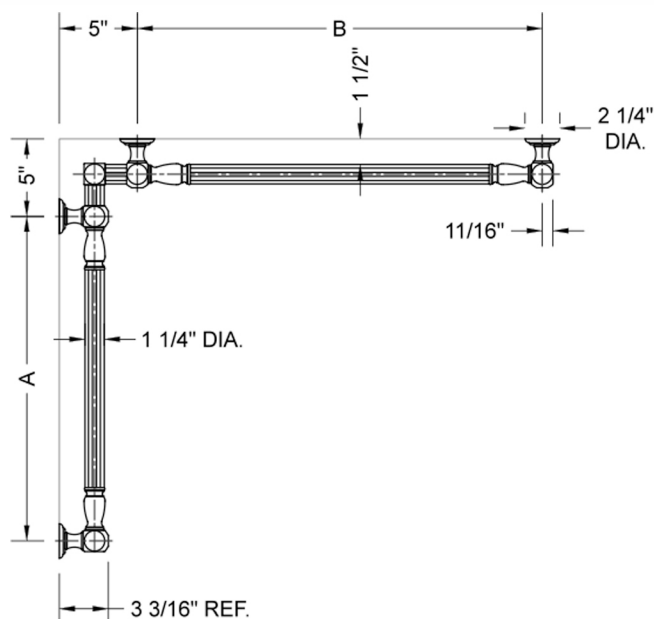

G21 16" x 60" Inside Corner Grab Bar

Model #: G21-16-60-IC-

FEATURES:

- ADA compliant when properly installed
- All brass construction, fully polished & plated
- All grab bars can be custom sized. Contact JACLO for pricing & availability
- Optional handshower sliders and toilet paper/wash cloth holders can be added only upon initial order
- Grab bars over 32" REQUIRE a middle post

SPECIFICATION DRAWING:

BRASS LUXURY GRAB BAR							
PART. #	DESCRIPTION	A	B	PART. #	DESCRIPTION	A	B
G21-12-12-IC	CENTER OF POST	12"	12"	G21-24-36-IC	CENTER OF POST	24"	36"
G21-12-16-IC	CENTER OF POST	12"	16"	G21-24-48-IC	CENTER OF POST	24"	48"
G21-12-24-IC	CENTER OF POST	12"	24"	G21-24-60-IC	CENTER OF POST	24"	60"
G21-12-32-IC	CENTER OF POST	12"	32"				
				G21-32-32-IC	CENTER OF POST	32"	32"
G21-12-36-IC	CENTER OF POST	12"	36"	G21-32-36-IC	CENTER OF POST	32"	36"
G21-12-48-IC	CENTER OF POST	12"	48"	G21-32-48-IC	CENTER OF POST	32"	48"
G21-12-60-IC	CENTER OF POST	12"	60"	G21-32-60-IC	CENTER OF POST	32"	60"
G21-16-16-IC	CENTER OF POST	16"	16"	G21-36-36-IC	CENTER OF POST	36"	36"
G21-16-24-IC	CENTER OF POST	16"	24"	G21-36-48-IC	CENTER OF POST	36"	48"
G21-16-32-IC	CENTER OF POST	16"	32"	G21-36-60-IC	CENTER OF POST	36"	60"
G21-16-36-IC	CENTER OF POST	16"	36"	G21-48-48-IC	CENTER OF POST	48"	48"
G21-16-48-IC	CENTER OF POST	16"	48"	G21-48-60-IC	CENTER OF POST	48"	60"
G21-16-60-IC	CENTER OF POST	16"	60"				
				G21-60-60-IC	CENTER OF POST	60"	60"
G21-24-24-IC	CENTER OF POST	24"	24"				
G21-24-32-IC	CENTER OF POST	24"	32"				