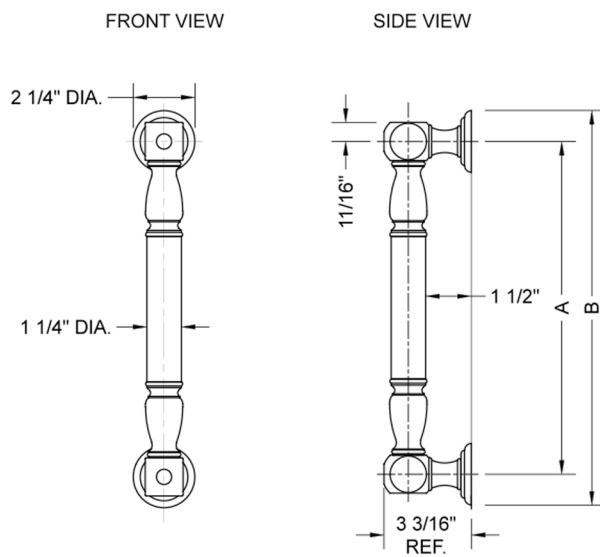

## 32" G20 Straight Grab Bar

Model #: G20-32-

### FEATURES:

- ADA compliant when properly installed
- All brass construction, fully polished & plated
- All grab bars can be custom sized. Contact JACLO for pricing & availability
- Optional handshower sliders and toilet paper/wash cloth holders can be added only upon initial order
- Grab bars over 32" REQUIRE a middle post

### SPECIFICATION DRAWING:

BRASS LUXURY GRAB BAR			
PART. #	DESCRIPTION	A	B
G20-12-XX	12" CENTER TO CENTER	12"	14 1/4"
G20-16-XX	16" CENTER TO CENTER	16"	18 1/4"
G20-18-XX	18" CENTER TO CENTER	18"	20 1/4"
G20-24-XX	24" CENTER TO CENTER	24"	26 1/4"
G20-32-XX	32" CENTER TO CENTER	32"	34 1/4"
*NOTE: GRAB BARS OVER 32" REQUIRE A MIDDLE POST			
G20-36-XX	36" CENTER TO CENTER	36"	38 1/4"
G20-42-XX	42" CENTER TO CENTER	42"	44 1/4"
G20-48-XX	48" CENTER TO CENTER	48"	50 1/4"
G20-60-XX	60" CENTER TO CENTER	60"	62 1/4"