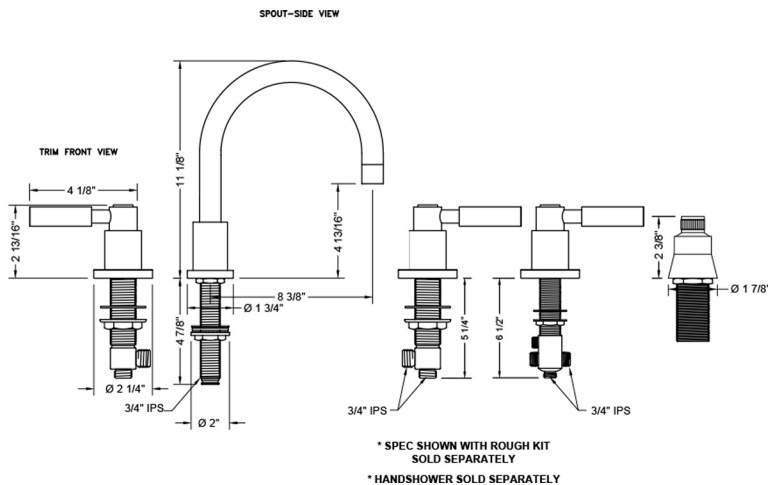

SPECIFICATION DRAWING: