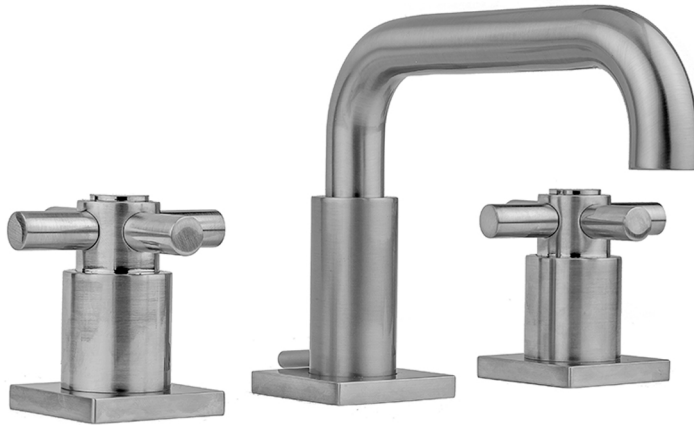

# Downtown Contempo Faucet with Square Escutcheons & Contempo Cross Handles- 0.5 GPM

**Model #: 8883-SQC-0.5-**

## FEATURES:

- All brass 8" - 12" widespread faucet includes brass pop-up drain with overflow
- 1/4 turn ceramic valves
- Low Profile Swivel Spout (For Stationary Spout option, contact JACLO)
- Available Flow Rates: 1.5, 1.2 & 0.5 GPM. Additional flow rate (aerator) options available. Contact JACLO.
- 5 3/4" spout reach
- Spout Hole Size: 1 1/2" - 1 7/8"
- Valve Hole Size: 1 1/8" - 1 5/8"

## AVAILABLE FINISHES:

Polished Chrome (PCH)	Satin Chrome (SC)	Bronze Umber (BU)
Satin Nickel (SN)	Pewter (PEW)	Caramel Bronze (CB)
Polished Nickel (PN)	Antique Brass (AB)	Antique Copper (ACU)
Oil-Rubbed Bronze (ORB)	Polished Brass (PB)	Polished Copper (PCU)
Vintage Bronze (VB)	Satin Brass (SB)	Rose Gold (RG)
Matte Black (MBK)	Satin Gold (SG)	Polished Gold (PG)
Black Nickel (BKN)	Bombay Gold (BG)	Jewelers Gold (JG)
Europa Bronze (EB)	White (WH)	Sedona Beige (SDB)
Tristan Brass (TB)	Unlacquered Brass (ULB)	Satin Cooper (SCU)