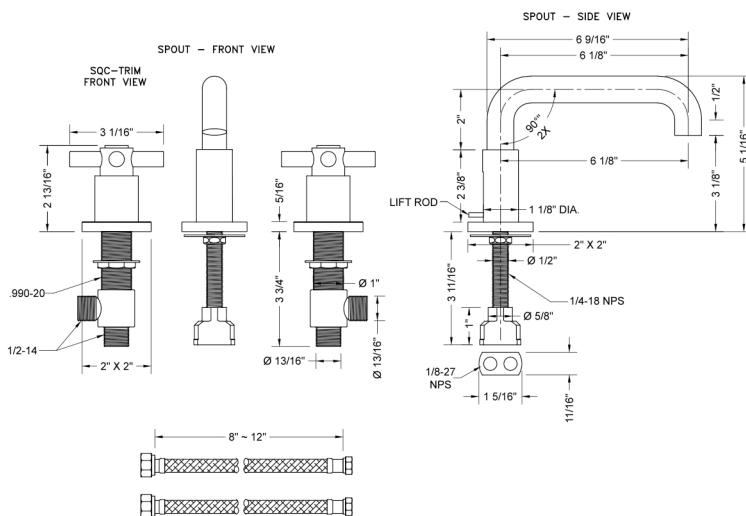

# Downtown Contempo Faucet with Square Escutcheons & Contempo Cross Handles- 0.5 GPM

**Model #: 8883-SQC-0.5-**

## FEATURES:

- All brass 8" - 12" widespread faucet includes brass pop-up drain with overflow
- 1/4 turn ceramic valves
- Low Profile Swivel Spout (For Stationary Spout option, contact JACLO)
- Available Flow Rates: 1.5, 1.2 & 0.5 GPM. Additional flow rate (aerator) options available. Contact JACLO.
- 5 3/4" spout reach
- Spout Hole Size: 1 1/2" - 1 7/8"
- Valve Hole Size: 1 1/8" - 1 5/8"

## SPECIFICATION DRAWING: