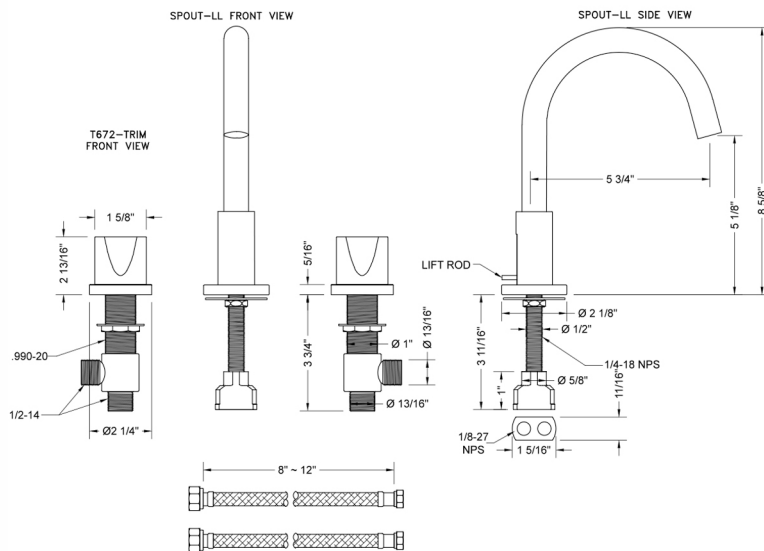

## FEATURES:

- All brass 8" - 12" widespread faucet includes brass pop-up drain with overflow
- 1/4 turn ceramic valves
- Swivel Spout (For Stationary Spout option, contact JACLO)
- Available Flow Rates: 1.5, 1.2 & 0.5 GPM. Additional flow rate (aerator) options available. Contact JACLO.
- 5 3/4" spout reach
- Spout Hole Size: 1 1/2" - 1 7/8"
- Valve Hole Size: 1 1/8" - 1 5/8"

## SPECIFICATION DRAWING: