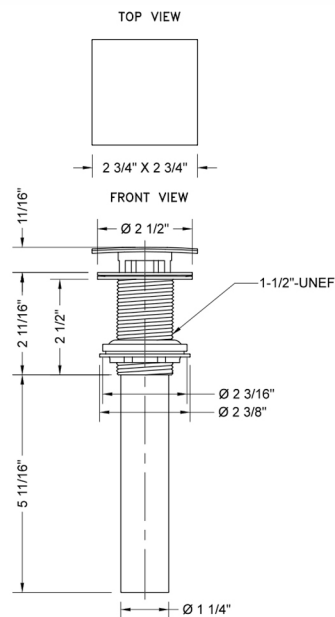

## Stationary Square Lavatory Drain

**Model #: 825-**

### FEATURES:

- 2 3/4" square contemporary stationary top
- Drain is always opened in basin
- Without overflow

### SPECIFICATION DRAWING: