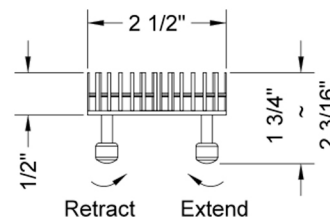

24" Channel Drain Bar Grate

Model #: 6224-24-

FEATURES:

- 304 stainless steel construction
- Nominal Size: 24"
- Key included to remove grate for easy cleaning
- Adjustable feet for perfect installation
- JACLO channel drain body sold separately
- Standard finishes: BSS & PSS. Additional finishes available: BKN, BU, EB, JG, MBK, ORB, PB, PG, SB, SDB, SG, TB, WH. Call for pricing and availability

AVAILABLE FINISHES:

Polished Stainless (PSS) Brushed Stainless (BSS)

SPECIFICATION DRAWING:

JACLO BAR GRATE ONLY		
PART. #	DESCRIPTION	A
6224-24-XXX	BAR GRATE	22 1/4"
6224-32-XXX	BAR GRATE	30 1/8"
6224-36-XXX	BAR GRATE	34 1/8"
6224-42-XXX	BAR GRATE	42"
6224-48-XXX	BAR GRATE	46"
6224-60-XXX	BAR GRATE	57 3/4"