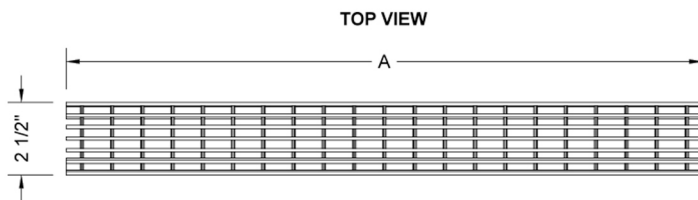

24" Channel Drain Bar Grate

Model #: 6224-24-

FEATURES:

- 304 stainless steel construction
- Nominal Size: 24"
- Key included to remove grate for easy cleaning
- Adjustable feet for perfect installation
- JACLO channel drain body sold separately
- Standard finishes: BSS & PSS. Additional finishes available: BKN, BU, EB, JG, MBK, ORB, PB, PG, SB, SDB, SG, TB, WH. Call for pricing and availability

AVAILABLE FINISHES:

Polished Stainless (PSS) Brushed Stainless (BSS)

SPECIFICATION DRAWING:

JACLO BAR GRATE ONLY		
PART. #	DESCRIPTION	A
6224-24-XXX	BAR GRATE	22 1/4"
6224-32-XXX	BAR GRATE	30 1/8"
6224-36-XXX	BAR GRATE	34 1/8"
6224-42-XXX	BAR GRATE	42"
6224-48-XXX	BAR GRATE	46"
6224-60-XXX	BAR GRATE	57 3/4"