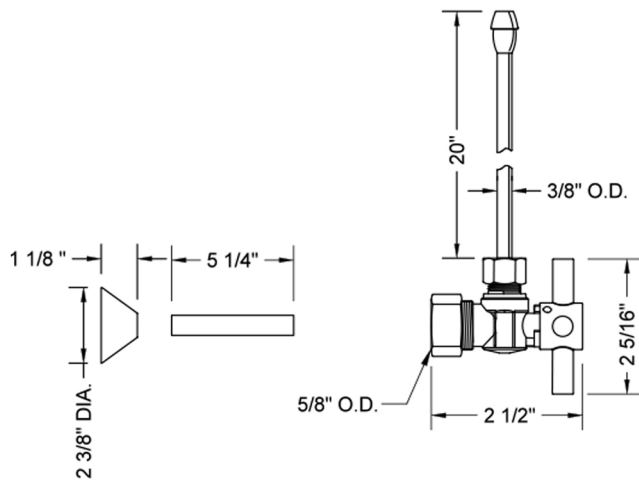

Quarter Turn Angle Pattern 5/8" O.D. Compression (Fits 1/2" Copper) x 3/8" O.D. Faucet Supply Kit Contempo Cross, 20" Supply Tubes, Cover Tube, Escutcheons

Model #: 621-4-62CT-

FEATURES:

- Complete Faucet Supply Kit
- Kit contains:
 - (2) Quarter Turn Angle Pattern 5/8" O.D. Compression (Fits 1/2" Copper) x 3/8" O.D. Supply Valve with Contempo Cross Handle P/N 621-4
 - (2) 20" Copper Supply Tubes P/N 662
 - (2) Bell Escutcheons P/N 7116
 - (2) Cover Tubes P/N 579

SPECIFICATION DRAWING:

COMPONENTS	
DESCRIPTION	QTY:
ANGLE VALVE - CONTEMPO CROSS HANDLE	2
3/8" O.D. SUPPLY TUBE	2
2 3/8" BELL ESCUTCHEON	2
5 1/4" COVER TUBE	2

AVAILABLE HANDLES: