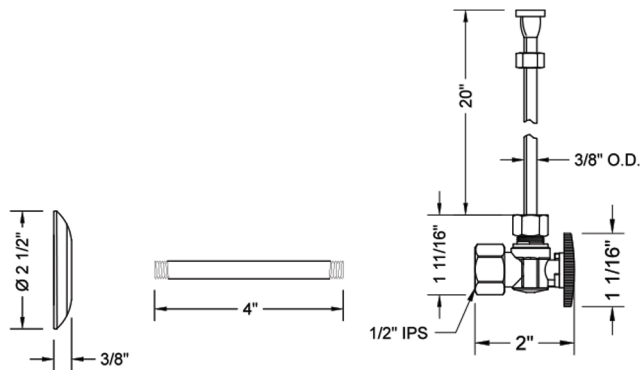

Quarter Turn Angle Pattern 1/2" IPS x 3/8" O.D. Toilet Supply Kit with Oval Handle, 20" Supply Tube, Escutcheon

Model #: 616-8-72-

FEATURES:

- Complete Toilet Supply Kit
- Kit contains:
 - (1) Quarter Turn Angle Pattern 1/2" IPS x 3/8" O.D. Supply Valve with Oval Handle P/N 616-8
 - (1) 20" Copper Supply Tube P/N 772
 - (1) Escutcheon P/N 741 (ULB P/N 6015)
 - (1) 1/2" Brass Nipple P/N 801-12.4

SPECIFICATION DRAWING:

COMPONENTS	
DESCRIPTION	QTY:
ANGLE VALVE - OVAL HANDLE	1
20" X 1/2" O.D. SUPPLY TUBE	1
ESCUTCHEON	1
PLASTIC FILL VALVE COUPLING NUT	1
4" NIPPLE	1

AVAILABLE HANDLES: