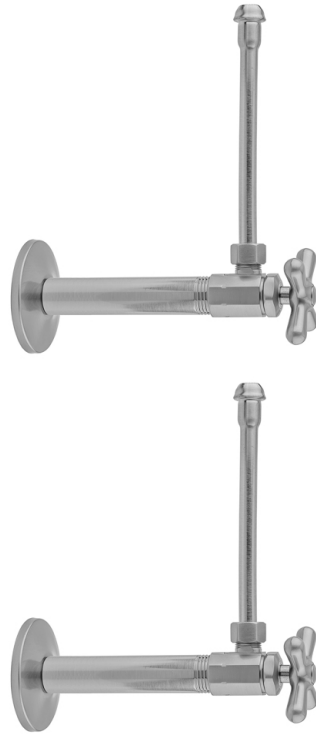

Multi Turn Angle Pattern 3/8" IPS x 3/8" O.D. Faucet Supply Kit with Cross Handle, 20" Supply Tubes, Escutcheons

Model #: 585X-62-

FEATURES:

- Complete Faucet Supply Kit
- Kit contains:
 - (2) Multi Turn Angle Pattern 3/8" IPS x 3/8" O.D. Supply Valve with Cross Handle P/N 585X
 - (2) 20" Copper Supply Tubes P/N 662
 - (2) Escutcheons P/N 740
 - (2) 3/8" Brass Nipples P/N 801-38.4

AVAILABLE FINISHES:

- | | | |
|-----------------------|---------------------|-------------------------|
| Polished Chrome (PCH) | Satin Chrome (SC) | Satin Nickel (SN) |
| Polished Nickel (PN) | Antique Brass (AB) | Oil-Rubbed Bronze (ORB) |
| Polished Brass (PB) | Vintage Bronze (VB) | |

SPECIFICATION DRAWING:

COMPONENTS	
DESCRIPTION	QTY:
ANGLE VALVE - STANDARD CROSS HANDLE	2
20" X 3/8" O.D. SUPPLY TUBE	2
ESCUTCHEON	2
4" NIPPLE	2

AVAILABLE HANDLES: