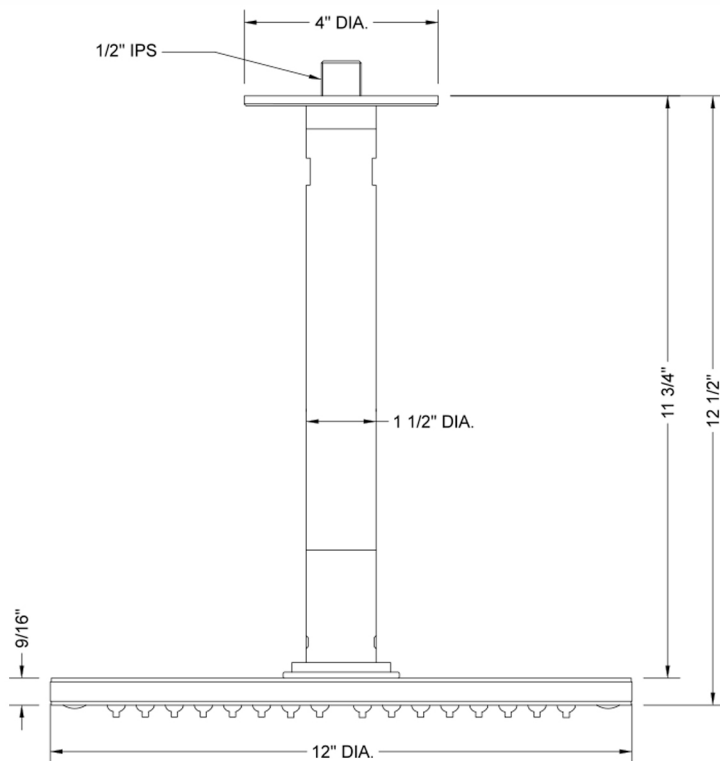

12" Diameter CIRCOLARE Rain Canopy

Model #: 12R-RC-

FEATURES:

- 12" diameter water feature rain canopy
- 1/2" male IPS connection at ceiling
- 228 easy clean replaceable rubber jets
- Includes 12" ceiling mount kit
- Custom length mounting kit available (minimum 5" length). Contact JACLO for pricing & availability
- Standard finish is chrome. For other finish options, contact JACLO for pricing & availability

AVAILABLE FINISHES:

Polished Chrome (PCH) Polished Nickel (PN)

SPECIFICATION DRAWING:

SPRAY PATTERNS:

Easy Clean

Full Rain